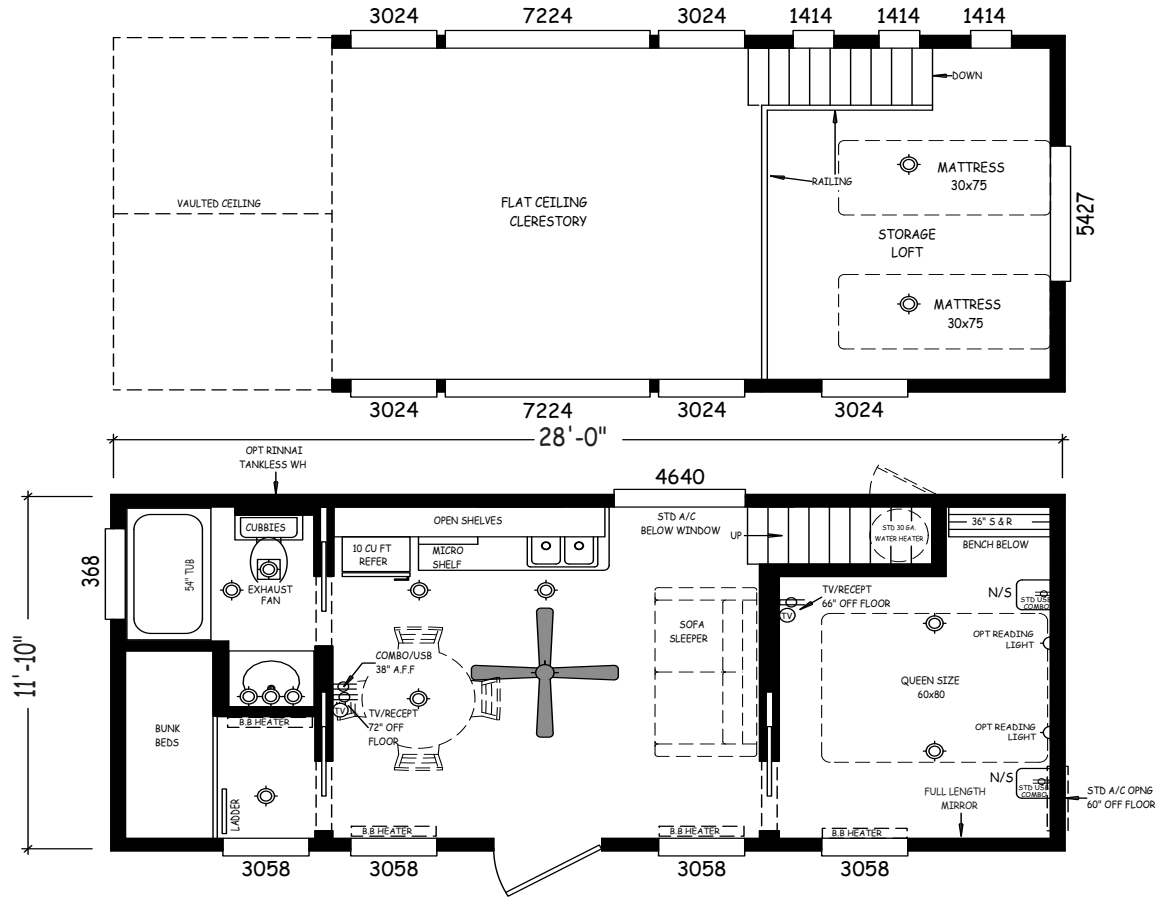

Eclipse

Creekside Cabins Series

399 SQ. FT. (Approximate) 1 Bedroom, 1 Bath

Last Updated: 9-21-20

RV PARK MODEL TRADERS
11111 E. Apache Trail
Apache Junction, AZ 85120

RVPMT.com | 1-800-297-0775

IMPORTANT: Alta Cima Corp reserves the right to modify, cancel or substitute products or features of this event at any time without prior notice or obligation. Pictures and other promotional materials are representative and may depict or contain floor plans, square footages, elevations, options, upgrades, extra design features, decorations, floor coverings, specialty light fixtures, custom paint and wall coverings, window treatments, landscaping, sound and alarm systems, furnishings, appliances, and other designer/decorator features and amenities that are not included as part of the home and/or may not be available at all locations. Home, pricing and community information is subject to change, and homes to prior sale, at any time without notice or obligation. ©2020 Alta Cima Corp. All rights reserved.