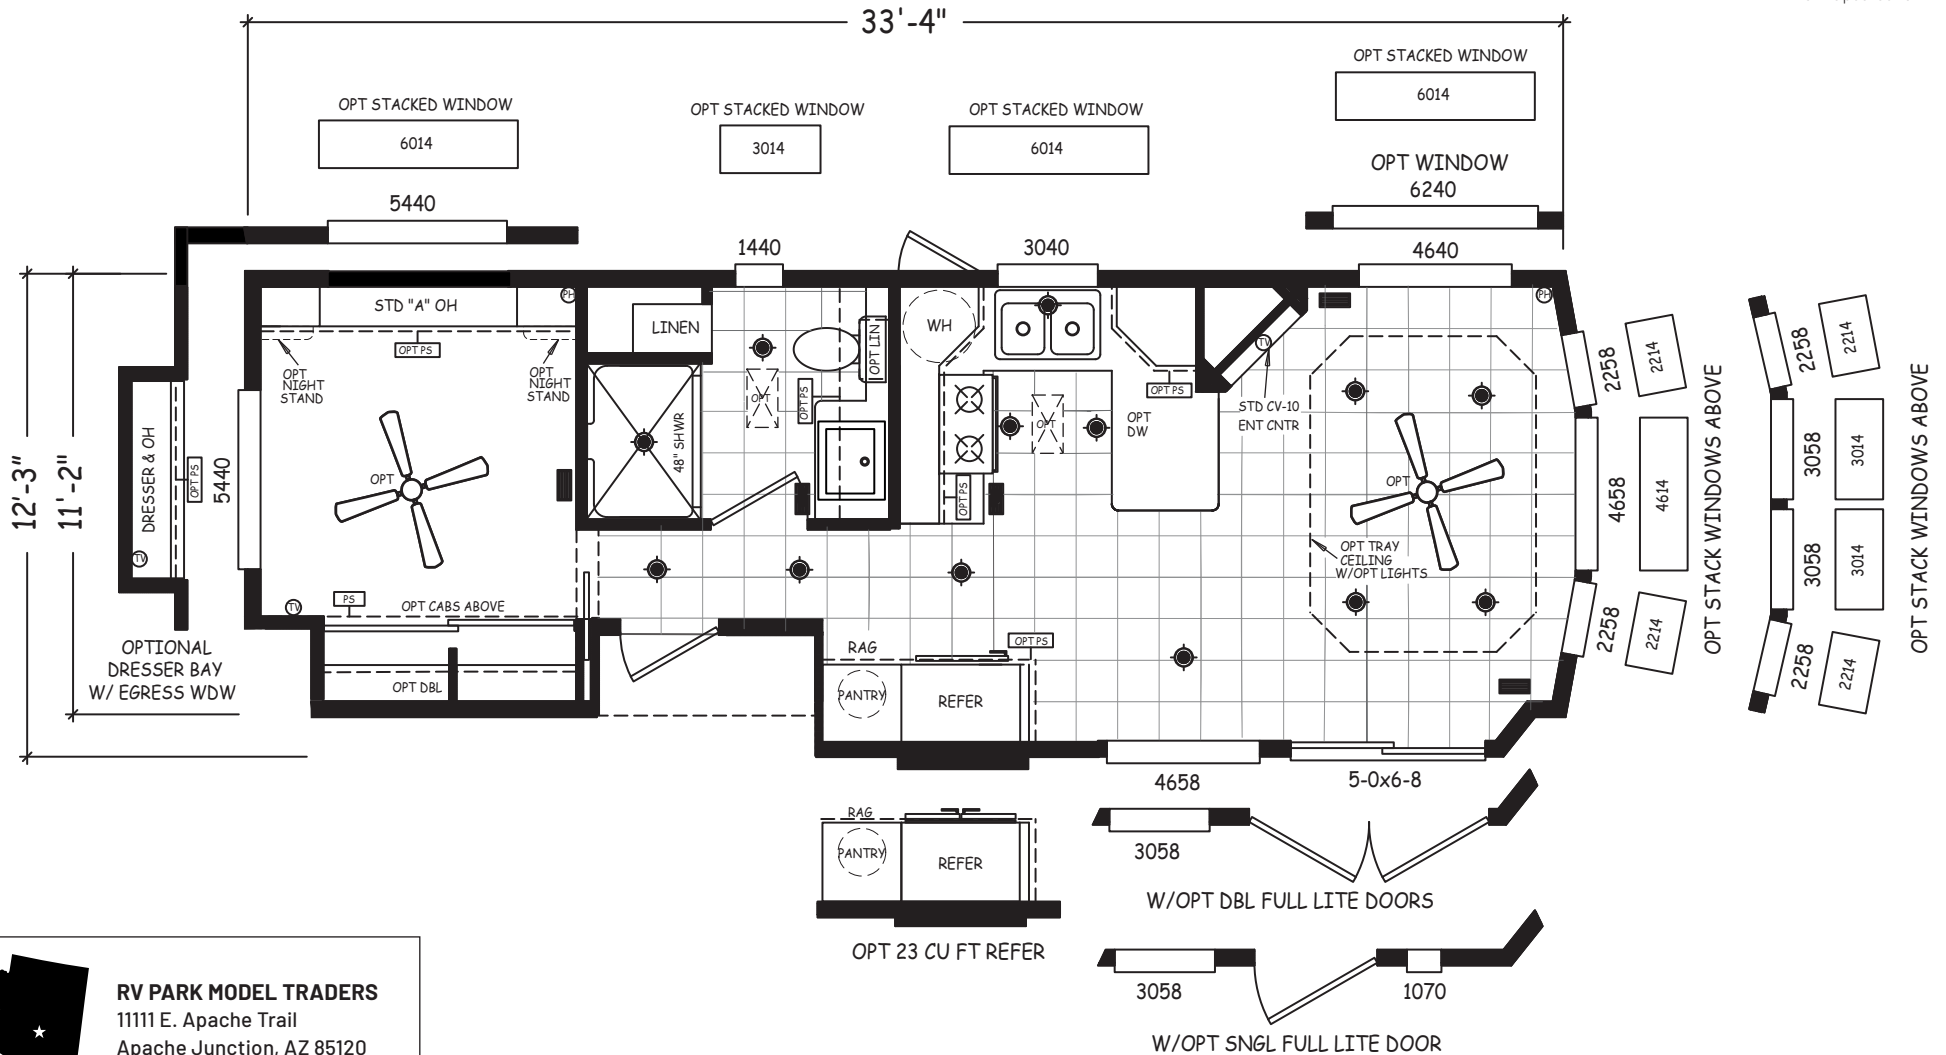

Faywood

Antigua Series

399 SQ. FT. (Approximate) 1 Bedroom, 1 Bath

Last Updated: 9-22-20

RV PARK MODEL TRADERS
 11111 E. Apache Trail
 Apache Junction, AZ 85120

RVPMT.com | 1-800-297-0775

IMPORTANT: Alta Cima Corp reserves the right to modify, cancel or substitute products or features of this event at any time without prior notice or obligation. Pictures and other promotional materials are representative and may depict or contain floor plans, square footages, elevations, options, upgrades, extra design features, decorations, floor coverings, specialty light fixtures, custom paint and wall coverings, window treatments, landscaping, sound and alarm systems, furnishings, appliances, and other designer/decorator features and amenities that are not included as part of the home and/or may not be available at all locations. Home, pricing and community information is subject to change, and homes to prior sale, at any time without notice or obligation. ©2020 Alta Cima Corp. All rights reserved.