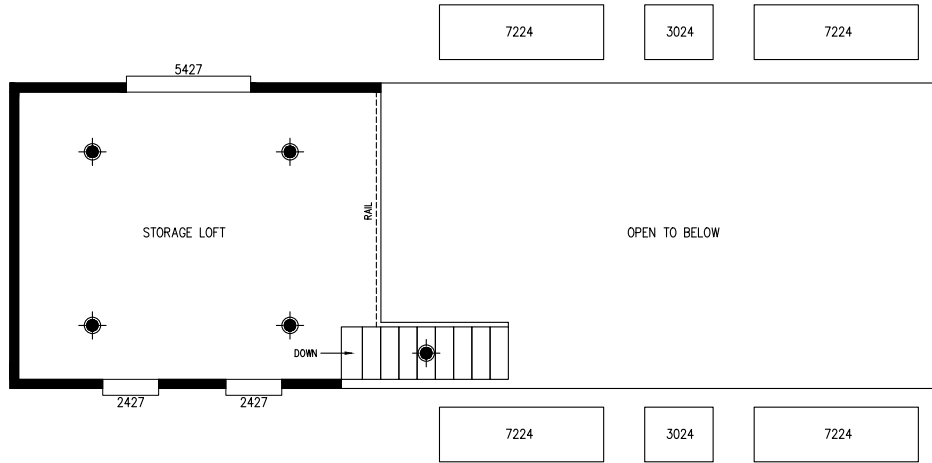

Freemont

Alpine Loft Series

399 SQ. FT. (Approximate) 1 Bedroom, 1 Bath

Last Updated: 1-27-25

RV PARK MODEL TRADERS
11111 E. Apache Trail
Apache Junction, AZ 85120

RVPMT.com | 1-800-297-0775

IMPORTANT: Alta Cima Corp reserves the right to modify, cancel or substitute products or features of this event at any time without prior notice or obligation. Pictures and other promotional materials are representative and may depict or contain floor plans, square footages, elevations, options, upgrades, extra design features, decorations, floor coverings, specialty light fixtures, custom paint and wall coverings, window treatments, landscaping, sound and alarm systems, furnishings, appliances, and other designer/decorator features and amenities that are not included as part of the home and/or may not be available at all locations. Home, pricing and community information is subject to change, and homes to prior sale, at any time without notice or obligation. ©2020 Alta Cima Corp. All rights reserved.