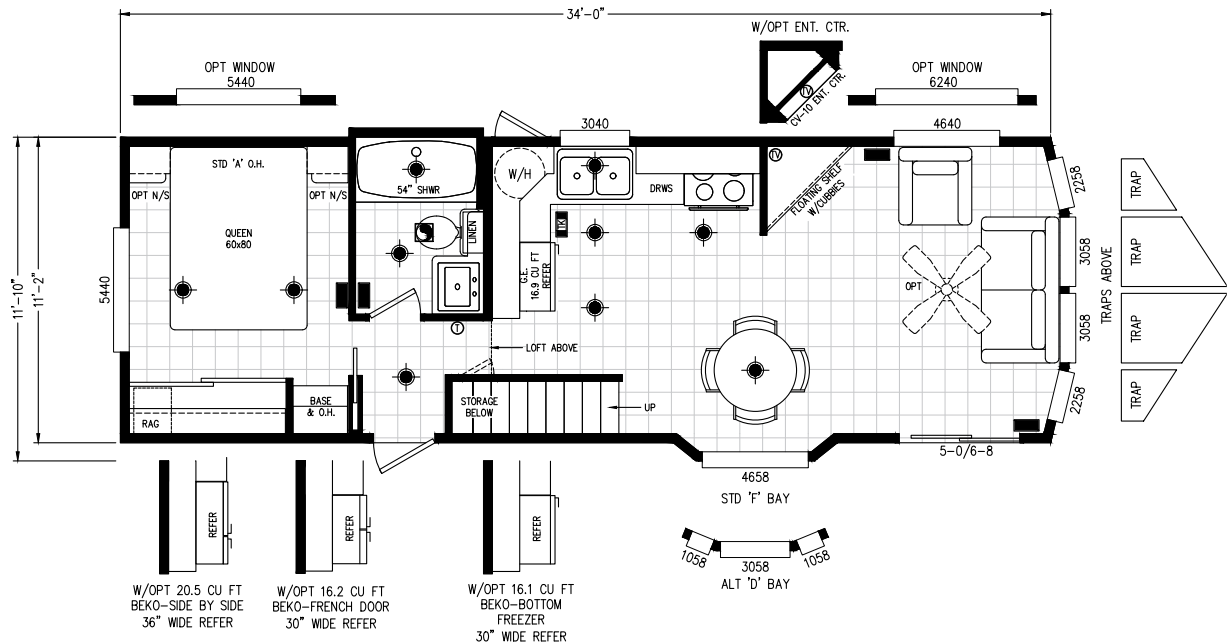

Freemont

Alpine Loft Series

399 SQ. FT. (Approximate) 1 Bedroom, 1 Bath

Last Updated: 1-27-25

RV PARK MODEL TRADERS
11111 E. Apache Trail
Apache Junction, AZ 85120

RVPMT.com | 1-800-297-0775

IMPORTANT: Alta Cima Corp reserves the right to modify, cancel or substitute products or features of this event at any time without prior notice or obligation. Pictures and other promotional materials are representative and may depict or contain floor plans, square footages, elevations, options, upgrades, extra design features, decorations, floor coverings, specialty light fixtures, custom paint and wall coverings, window treatments, landscaping, sound and alarm systems, furnishings, appliances, and other designer/decorator features and amenities that are not included as part of the home and/or may not be available at all locations. Home, pricing and community information is subject to change, and homes to prior sale, at any time without notice or obligation. ©2020 Alta Cima Corp. All rights reserved.