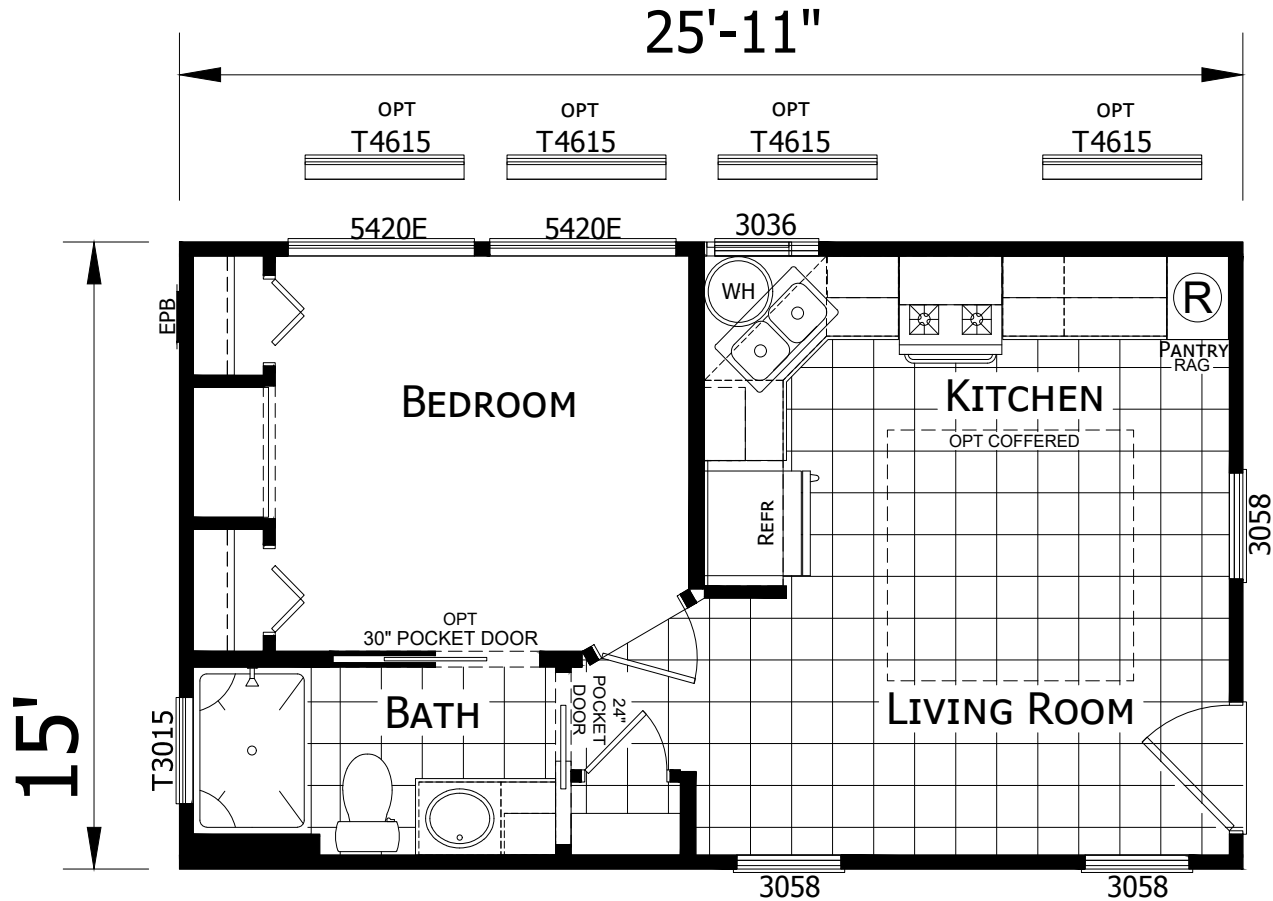

Gila Bend

Desert Vista Series

395 SQ. FT. (Approximate) 1 Bedroom, 1 Bath

Last Updated: 9-21-20

RV PARK MODEL TRADERS
11111 E. Apache Trail
Apache Junction, AZ 85120

RVPMT.com | 1-800-297-0775

IMPORTANT: Alta Cima Corp reserves the right to modify, cancel or substitute products or features of this event at any time without prior notice or obligation. Pictures and other promotional materials are representative and may depict or contain floor plans, square footages, elevations, options, upgrades, extra design features, decorations, floor coverings, specialty light fixtures, custom paint and wall coverings, window treatments, landscaping, sound and alarm systems, furnishings, appliances, and other designer/decorator features and amenities that are not included as part of the home and/or may not be available at all locations. Home, pricing and community information is subject to change, and homes to prior sale, at any time without notice or obligation. ©2020 Alta Cima Corp. All rights reserved.