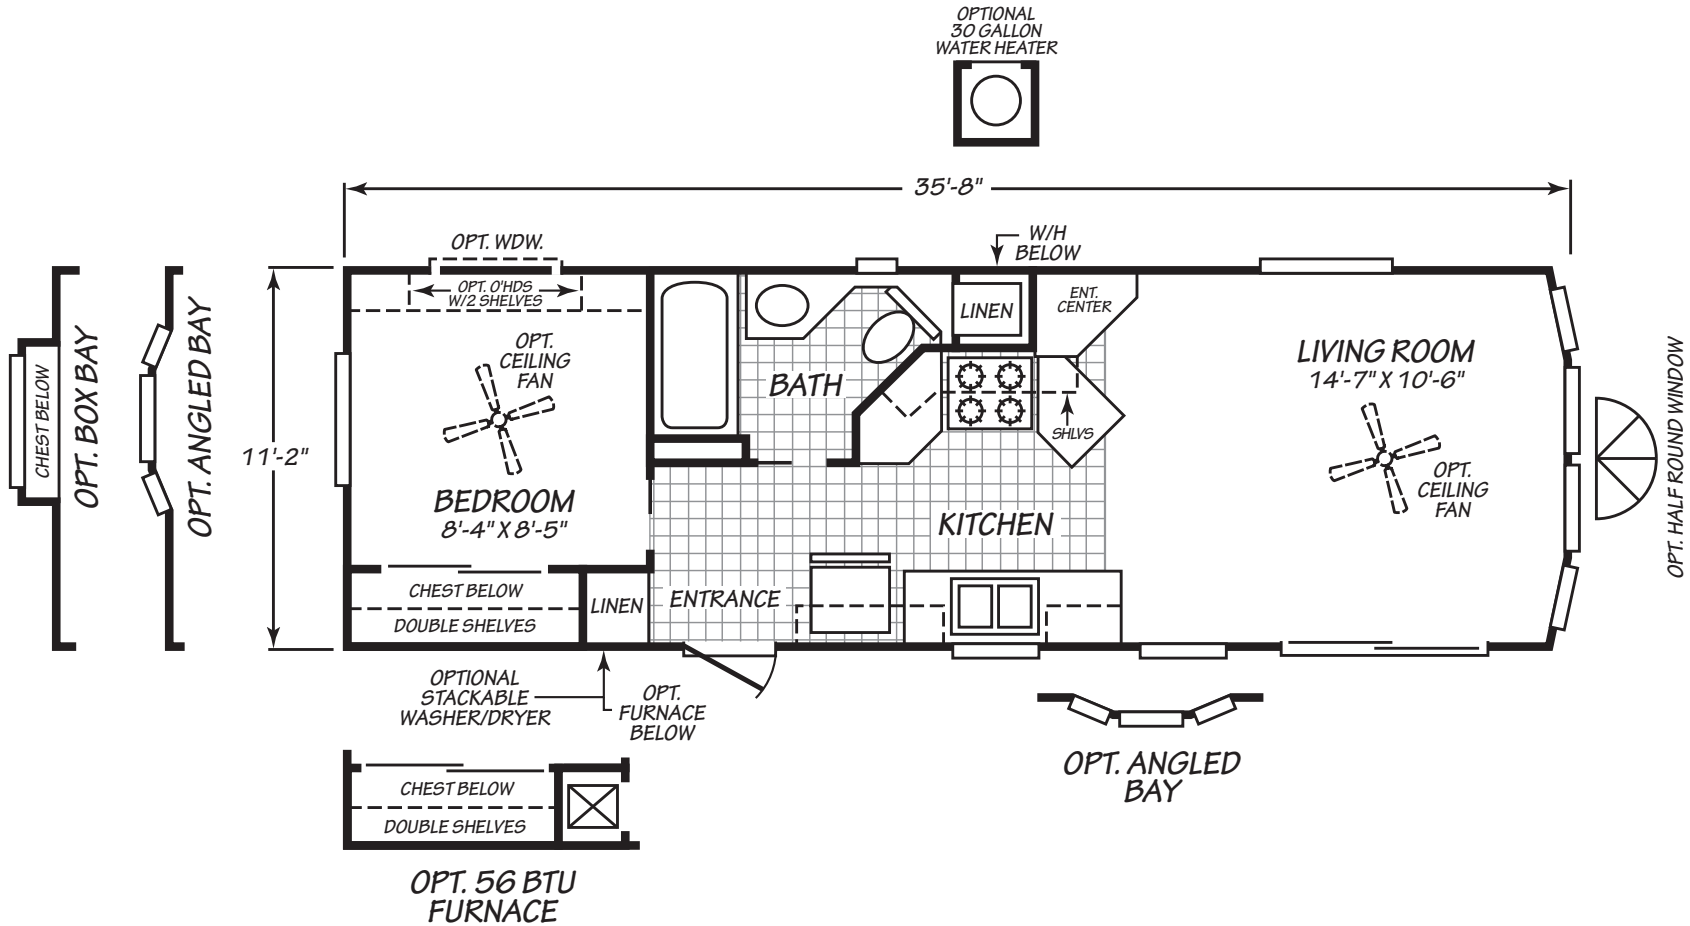

Graysill

Oak Park Series

398 SQ. FT. (Approximate) 1 Bedroom, 1 Bath

Last Updated: 12-2-20

RV PARK MODEL TRADERS
11111 E. Apache Trail
Apache Junction, AZ 85120

RVPMT.com | 1-800-297-0775

IMPORTANT: Alta Cima Corp reserves the right to modify, cancel or substitute products or features of this event at any time without prior notice or obligation. Pictures and other promotional materials are representative and may depict or contain floor plans, square footages, elevations, options, upgrades, extra design features, decorations, floor coverings, specialty light fixtures, custom paint and wall coverings, window treatments, landscaping, sound and alarm systems, furnishings, appliances, and other designer/decorator features and amenities that are not included as part of the home and/or may not be available at all locations. Home, pricing and community information is subject to change, and homes to prior sale, at any time without notice or obligation. ©2020 Alta Cima Corp. All rights reserved.