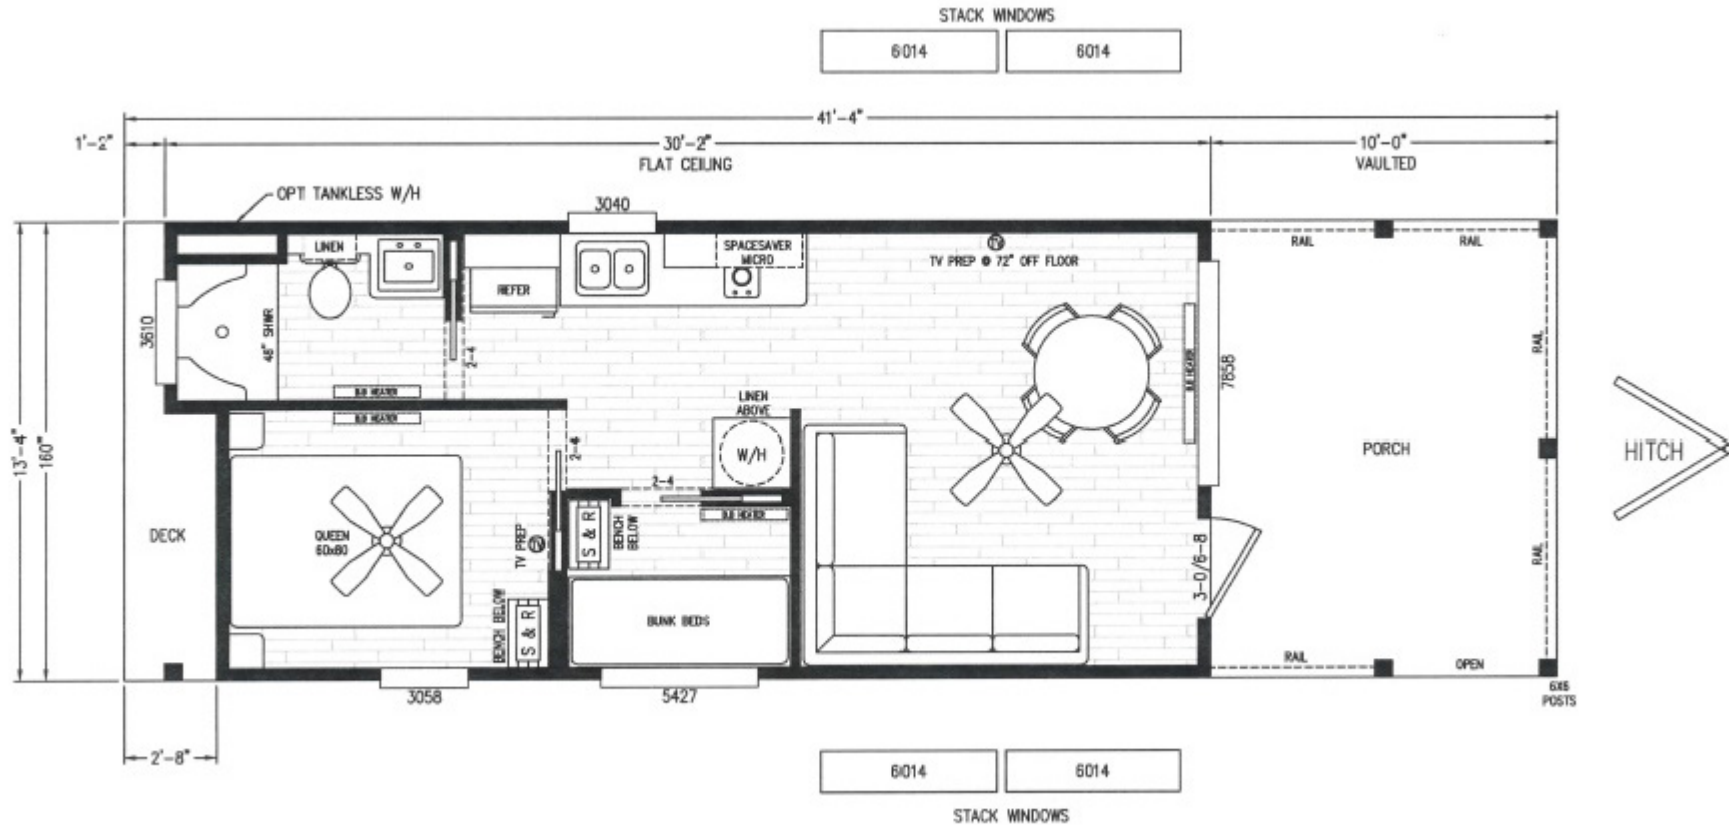

# Greylands

Creekside Cabins Series

390 SQ. FT. (Approximate) 1 Bedroom, 1 Bath

Last Updated: 3-12-24

**RV PARK MODEL TRADERS**  
11111 E. Apache Trail  
Apache Junction, AZ 85120

**RVPMT.com | 1-800-297-0775**