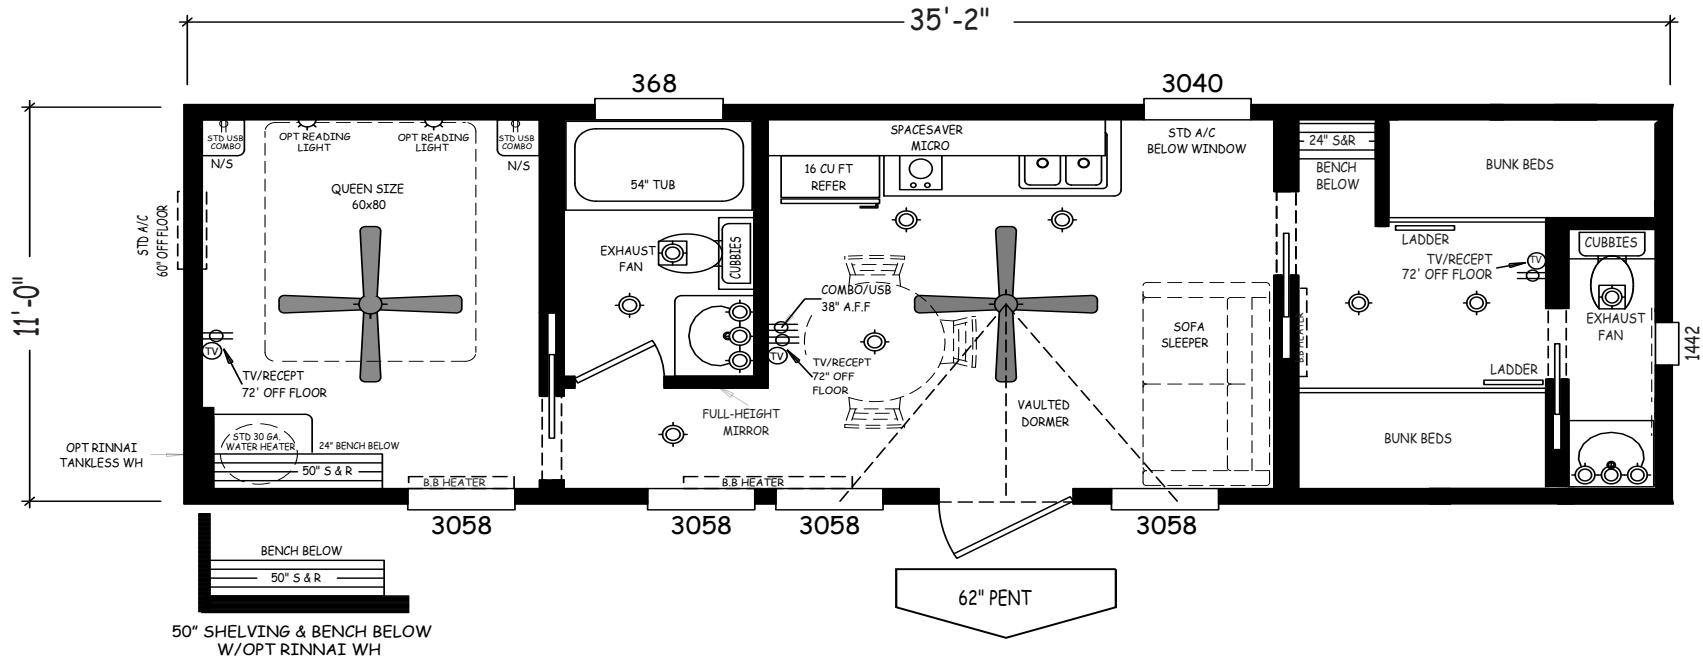

# Highland Mesa

Creekside Cabins Series

399 SQ. FT. (Approximate) 1 Bedroom, 1 Bath

Last Updated: 9-21-20

**RV PARK MODEL TRADERS**  
 11111 E. Apache Trail  
 Apache Junction, AZ 85120

**RVPMT.com | 1-800-297-0775**