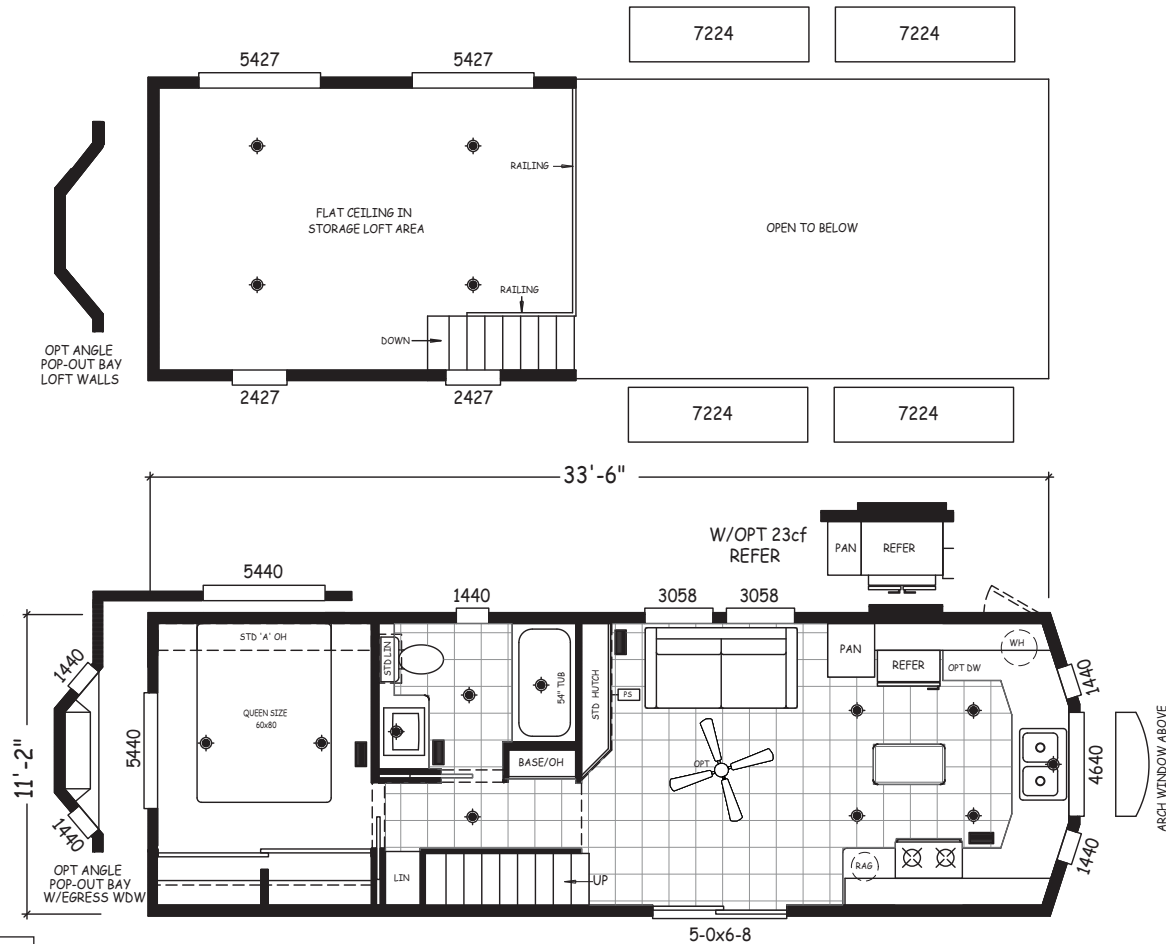

# Javelina

Alpine Loft Series

399 SQ. FT. (Approximate) 1 Bedroom, 1 Bath

Last Updated: 9-25-20

**RV PARK MODEL TRADERS**  
 11111 E. Apache Trail  
 Apache Junction, AZ 85120

**RVPMT.com | 1-800-297-0775**