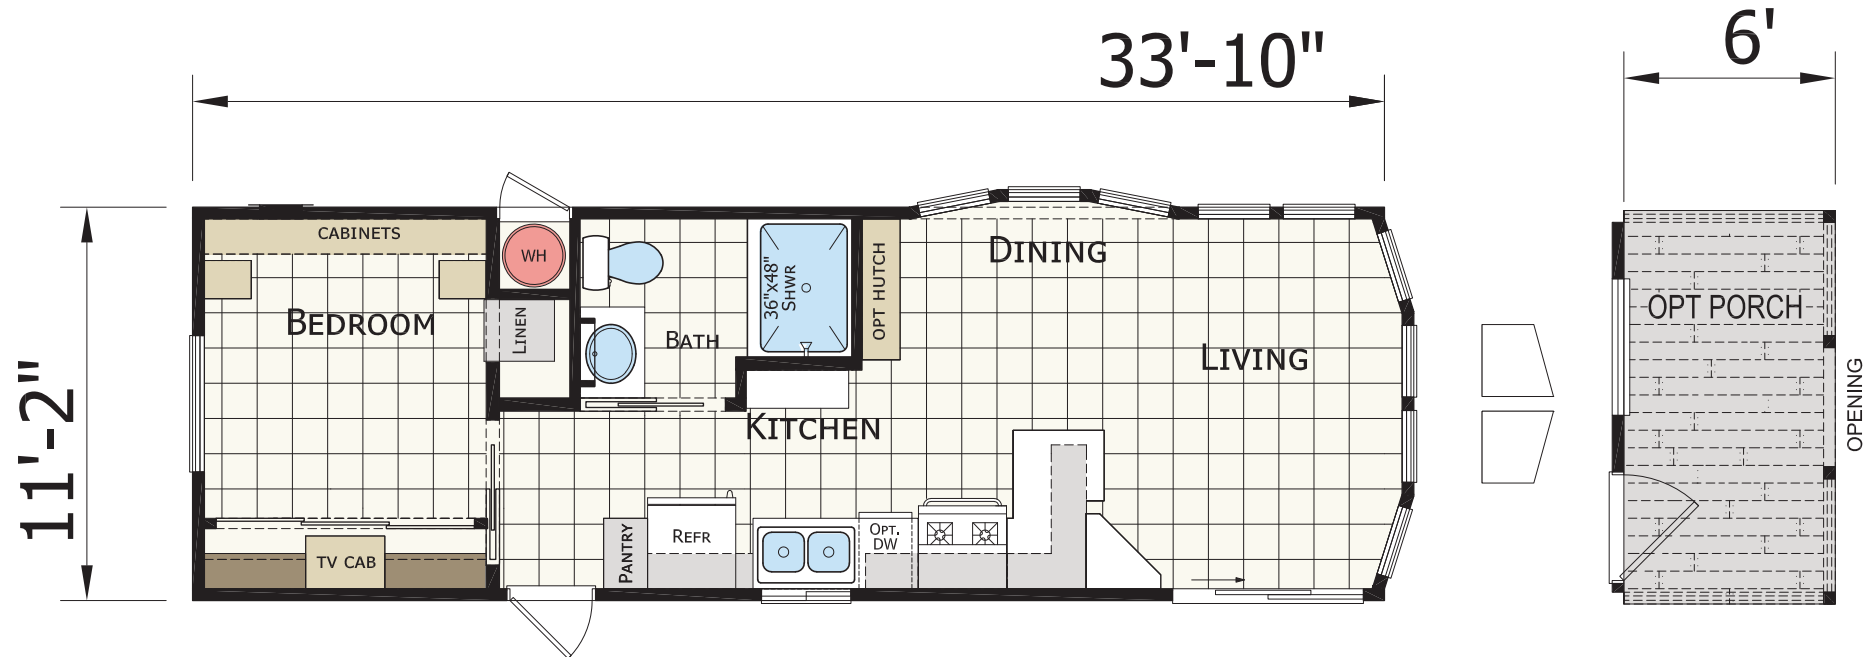

# Jenan

Desert Vista Series

399 SQ. FT. (Approximate) 1 Bedroom, 1 Bath

Last Updated: 12-11-23

**RV PARK MODEL TRADERS**  
11111 E. Apache Trail  
Apache Junction, AZ 85120

**RVPMT.com | 1-800-297-0775**

**IMPORTANT:** Alta Cima Corp reserves the right to modify, cancel or substitute products or features of this event at any time without prior notice or obligation. Pictures and other promotional materials are representative and may depict or contain floor plans, square footages, elevations, options, upgrades, extra design features, decorations, floor coverings, specialty light fixtures, custom paint and wall coverings, window treatments, landscaping, sound and alarm systems, furnishings, appliances, and other designer/decorator features and amenities that are not included as part of the home and/or may not be available at all locations. Home, pricing and community information is subject to change, and homes to prior sale, at any time without notice or obligation. ©2020 Alta Cima Corp. All rights reserved.