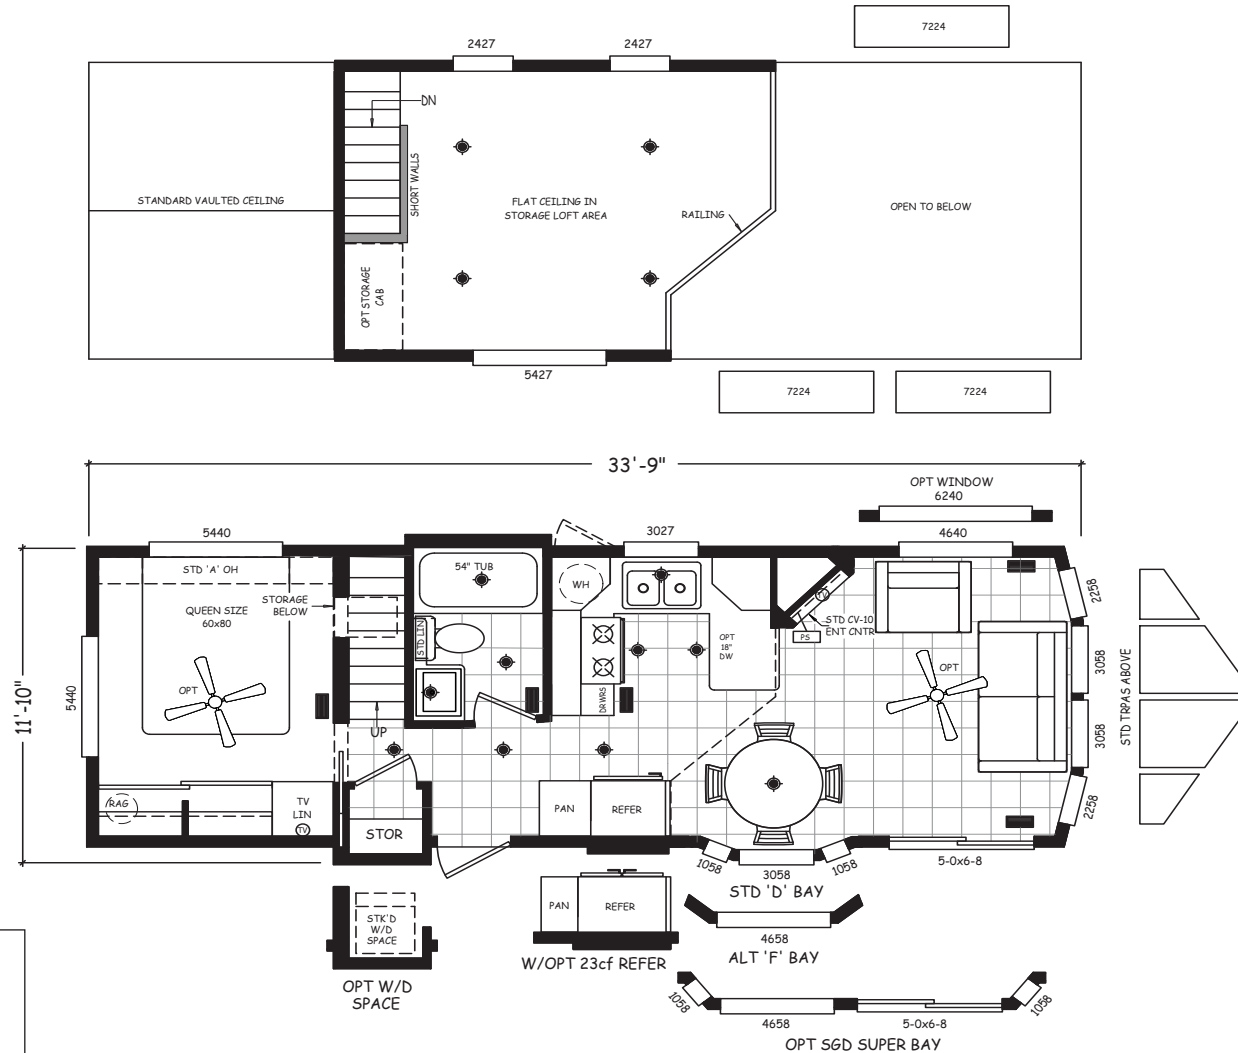

Juniper Place

Alpine Loft Series

399 SQ. FT. (Approximate) 1 Bedroom, 1 Bath

Last Updated: 9-25-20

RV PARK MODEL TRADERS
11111 E. Apache Trail
Apache Junction, AZ 85120

RVPMT.com | 1-800-297-0775

IMPORTANT: Alta Cima Corp reserves the right to modify, cancel or substitute products or features of this event at any time without prior notice or obligation. Pictures and other promotional materials are representative and may depict or contain floor plans, square footages, elevations, options, upgrades, extra design features, decorations, floor coverings, specialty light fixtures, custom paint and wall coverings, window treatments, landscaping, sound and alarm systems, furnishings, appliances, and other designer/decorator features and amenities that are not included as part of the home and/or may not be available at all locations. Home, pricing and community information is subject to change, and homes to prior sale, at any time without notice or obligation. ©2020 Alta Cima Corp. All rights reserved.