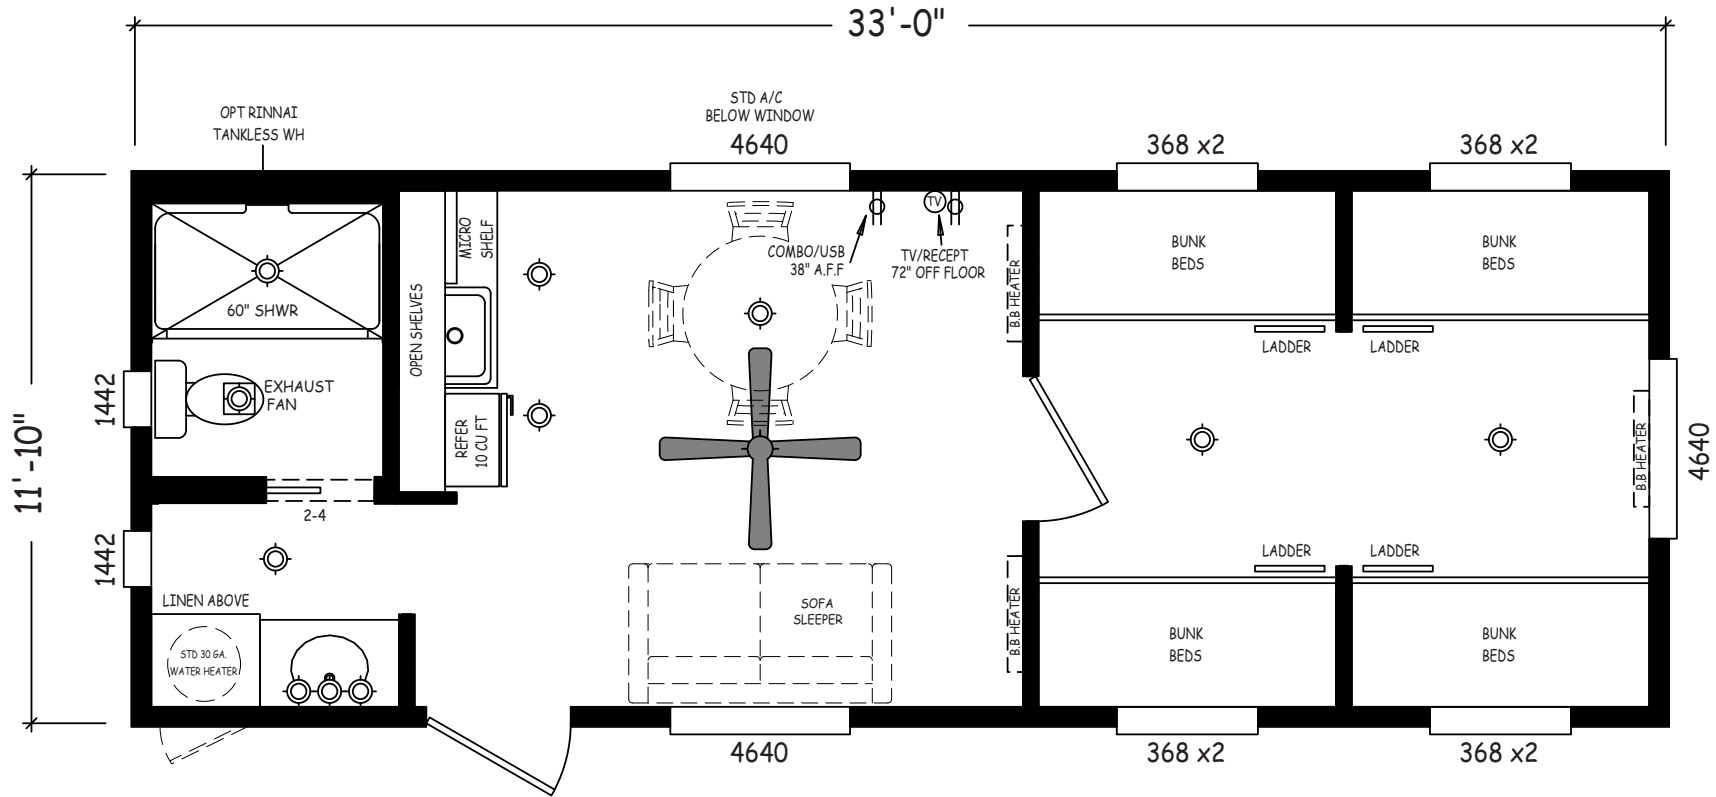

Lone Star

Creekside Cabins Series

399 SQ. FT. (Approximate) 1 Bedroom, 1 Bath

Last Updated: 9-21-20

RV PARK MODEL TRADERS
11111 E. Apache Trail
Apache Junction, AZ 85120

RVPMT.com | 1-800-297-0775

IMPORTANT: Alta Cima Corp reserves the right to modify, cancel or substitute products or features of this event at any time without prior notice or obligation. Pictures and other promotional materials are representative and may depict or contain floor plans, square footages, elevations, options, upgrades, extra design features, decorations, floor coverings, specialty light fixtures, custom paint and wall coverings, window treatments, landscaping, sound and alarm systems, furnishings, appliances, and other designer/decorator features and amenities that are not included as part of the home and/or may not be available at all locations. Home, pricing and community information is subject to change, and homes to prior sale, at any time without notice or obligation. ©2020 Alta Cima Corp. All rights reserved.