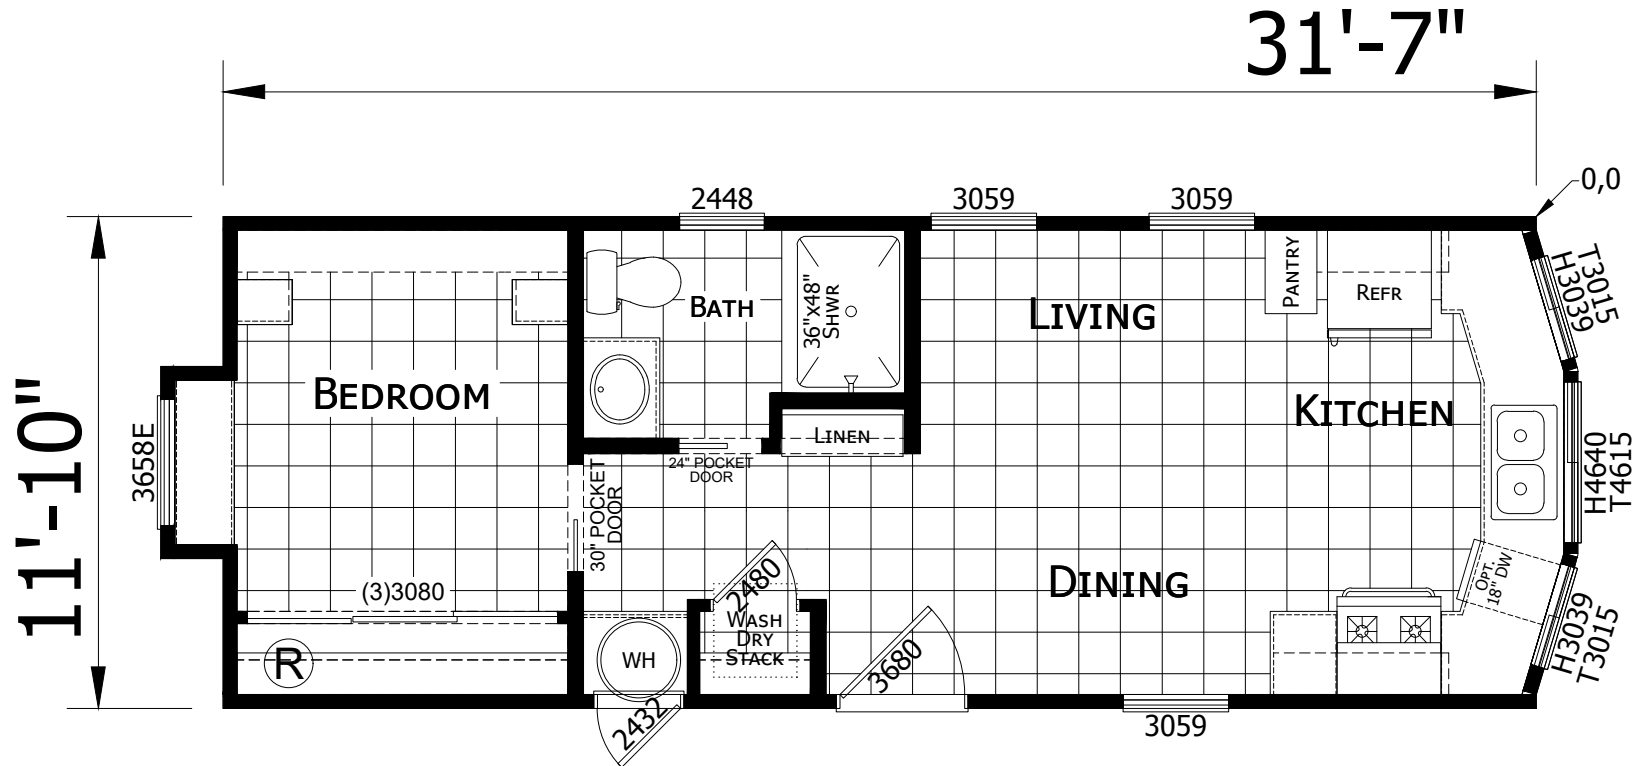

Meadowbrook

Desert Vista Series

400 SQ. FT. (Approximate) 1 Bedroom, 1 Bath

Last Updated: 7-15-24

RV PARK MODEL TRADERS
 11111 E. Apache Trail
 Apache Junction, AZ 85120

RVPMT.com | 1-800-297-0775

IMPORTANT: Alta Cima Corp reserves the right to modify, cancel or substitute products or features of this event at any time without prior notice or obligation. Pictures and other promotional materials are representative and may depict or contain floor plans, square footages, elevations, options, upgrades, extra design features, decorations, floor coverings, specialty light fixtures, custom paint and wall coverings, window treatments, landscaping, sound and alarm systems, furnishings, appliances, and other designer/decorator features and amenities that are not included as part of the home and/or may not be available at all locations. Home, pricing and community information is subject to change, and homes to prior sale, at any time without notice or obligation. ©2020 Alta Cima Corp. All rights reserved.