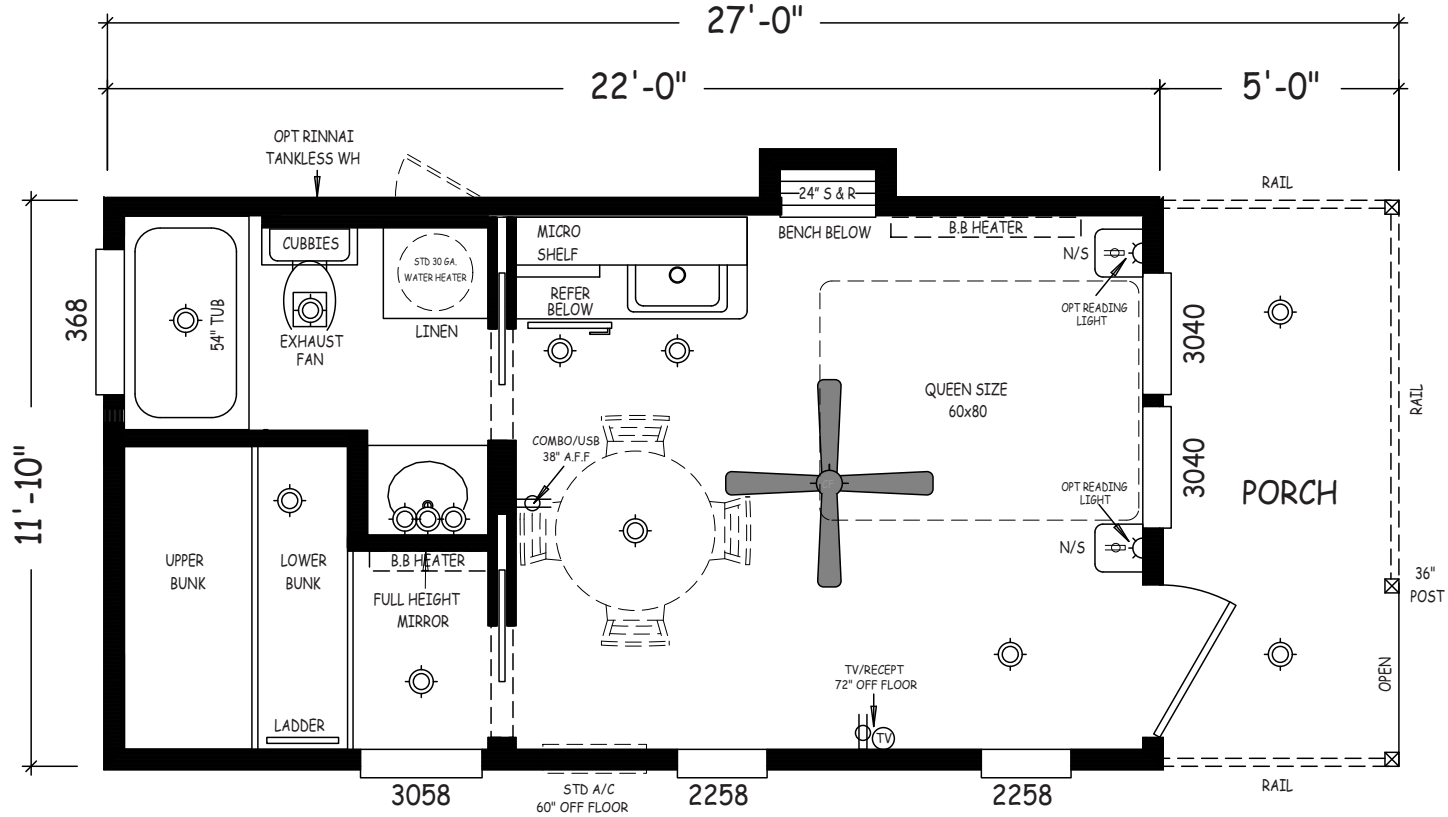

Ox Bow

Creekside Cabins Series

399 SQ. FT. (Approximate) 1 Bedroom, 1 Bath

Last Updated: 9-21-20

RV PARK MODEL TRADERS
11111 E. Apache Trail
Apache Junction, AZ 85120

RVPMT.com | 1-800-297-0775

IMPORTANT: Alta Cima Corp reserves the right to modify, cancel or substitute products or features of this event at any time without prior notice or obligation. Pictures and other promotional materials are representative and may depict or contain floor plans, square footages, elevations, options, upgrades, extra design features, decorations, floor coverings, specialty light fixtures, custom paint and wall coverings, window treatments, landscaping, sound and alarm systems, furnishings, appliances, and other designer/decorator features and amenities that are not included as part of the home and/or may not be available at all locations. Home, pricing and community information is subject to change, and homes to prior sale, at any time without notice or obligation. ©2020 Alta Cima Corp. All rights reserved.