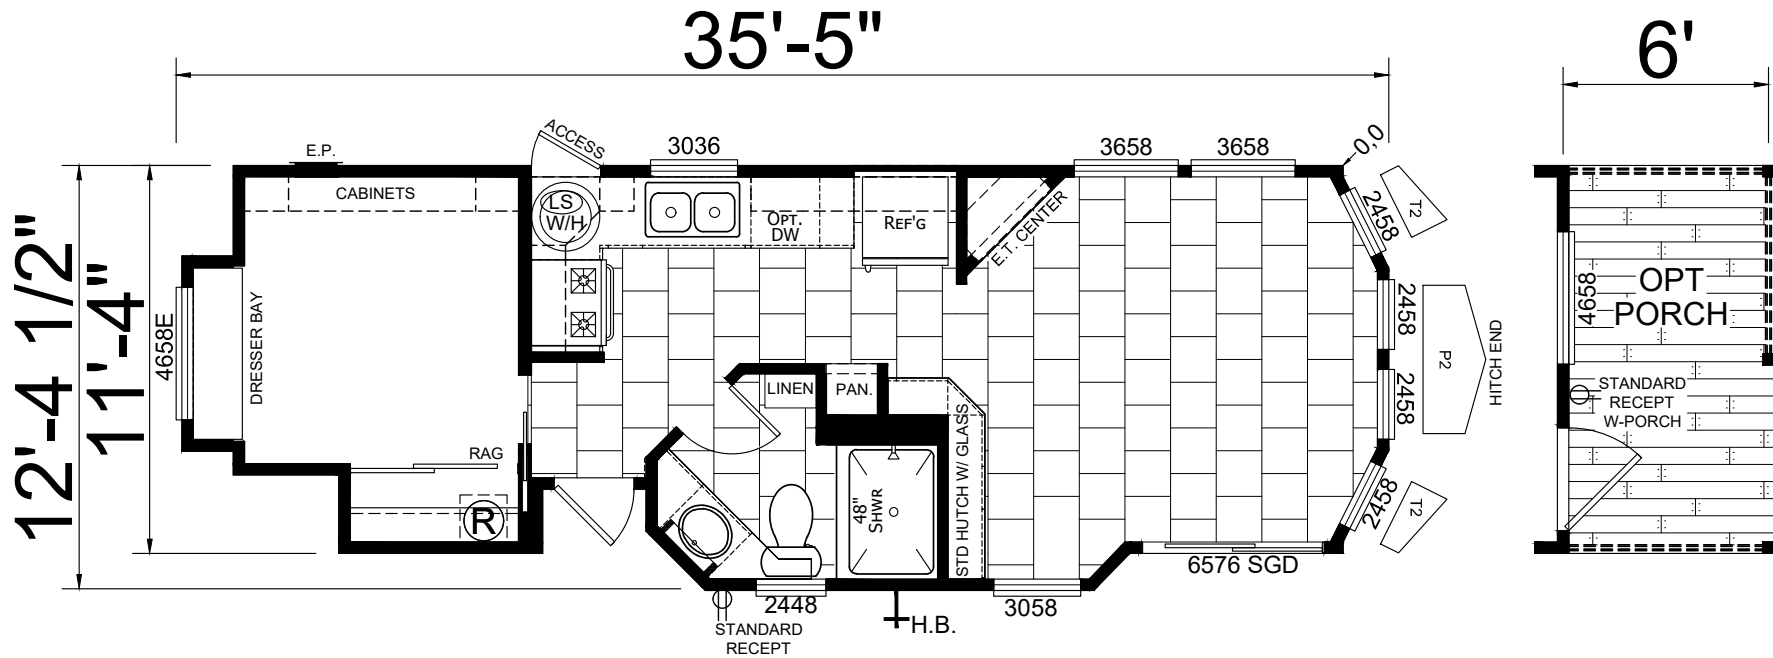

Painted Horse

Desert Vista Series

399 SQ. FT. (Approximate) 1 Bedroom, 1 Bath

Last Updated: 9-21-20

RV PARK MODEL TRADERS
11111 E. Apache Trail
Apache Junction, AZ 85120

RVPMT.com | 1-800-297-0775

IMPORTANT: Alta Cima Corp reserves the right to modify, cancel or substitute products or features of this event at any time without prior notice or obligation. Pictures and other promotional materials are representative and may depict or contain floor plans, square footages, elevations, options, upgrades, extra design features, decorations, floor coverings, specialty light fixtures, custom paint and wall coverings, window treatments, landscaping, sound and alarm systems, furnishings, appliances, and other designer/decorator features and amenities that are not included as part of the home and/or may not be available at all locations. Home, pricing and community information is subject to change, and homes to prior sale, at any time without notice or obligation. ©2020 Alta Cima Corp. All rights reserved.