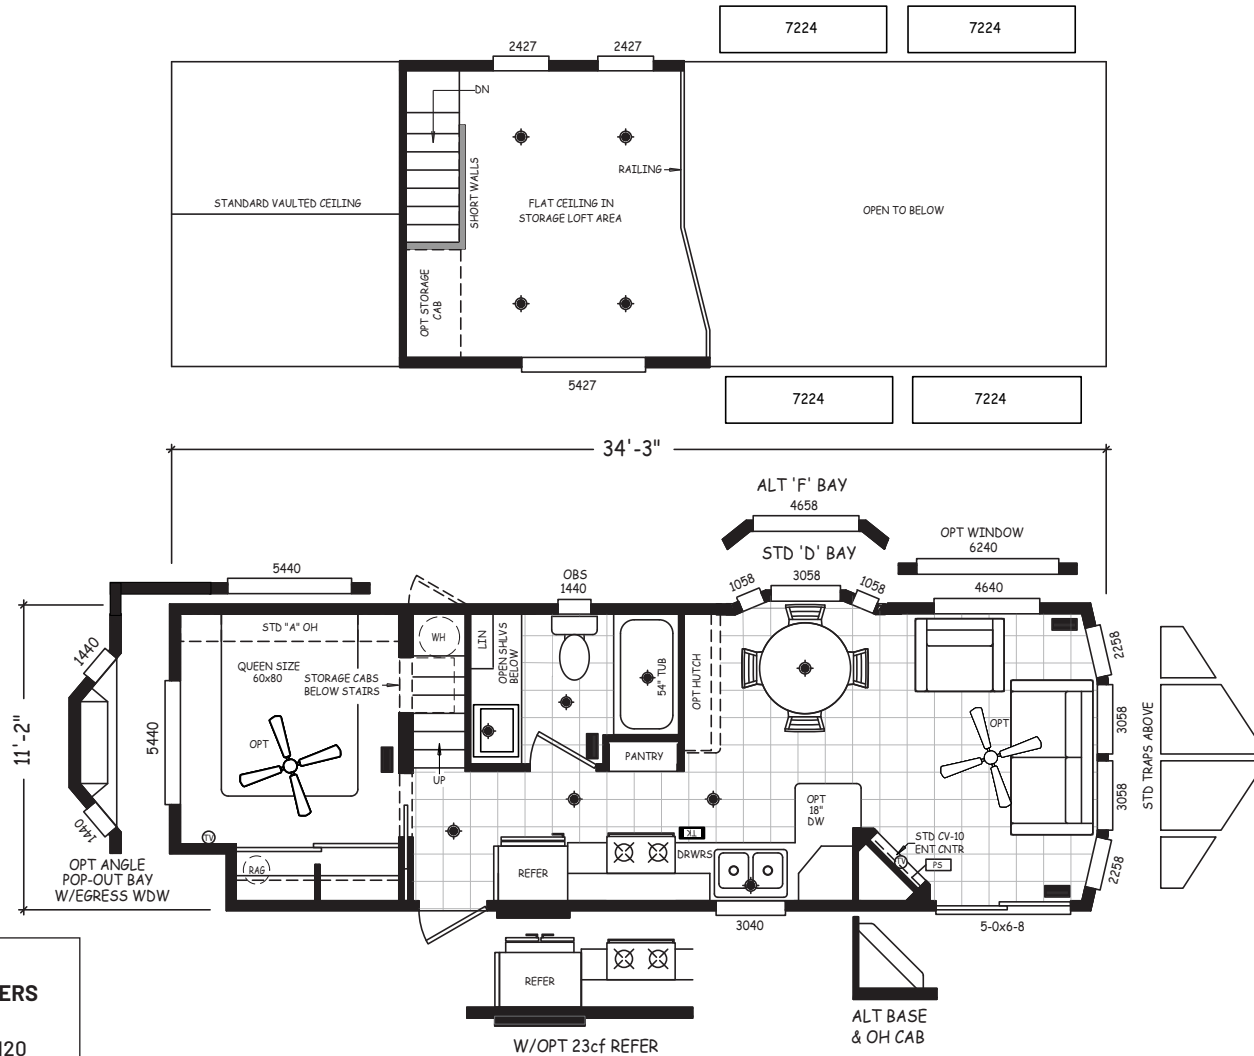

Pine Tree

Alpine Loft Series

399 SQ. FT. (Approximate) 1 Bedroom, 1 Bath

Last Updated: 6-1-23

RV PARK MODEL TRADERS
 11111 E. Apache Trail
 Apache Junction, AZ 85120

RVPMT.com | 1-800-297-0775

IMPORTANT: Alta Cima Corp reserves the right to modify, cancel or substitute products or features of this event at any time without prior notice or obligation. Pictures and other promotional materials are representative and may depict or contain floor plans, square footages, elevations, options, upgrades, extra design features, decorations, floor coverings, specialty light fixtures, custom paint and wall coverings, window treatments, landscaping, sound and alarm systems, furnishings, appliances, and other designer/decorator features and amenities that are not included as part of the home and/or may not be available at all locations. Home, pricing and community information is subject to change, and homes to prior sale, at any time without notice or obligation. ©2020 Alta Cima Corp. All rights reserved.