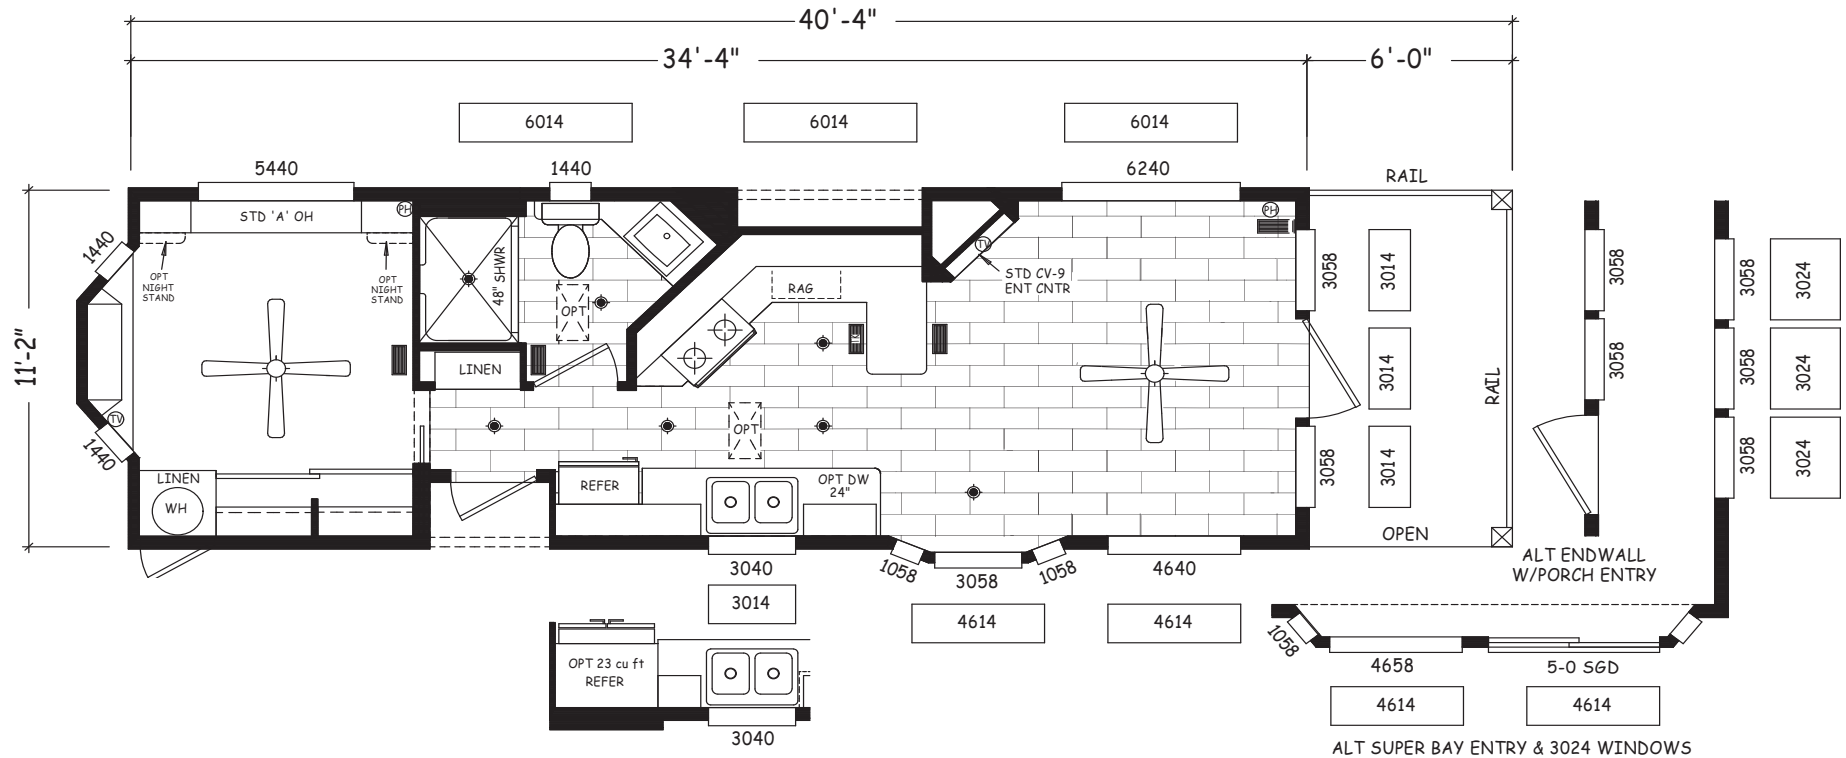

# Pinto

Wedge Series

399 SQ. FT. (Approximate) 1 Bedroom, 1 Bath

Last Updated: 9-21-20

**RV PARK MODEL TRADERS**  
11111 E. Apache Trail  
Apache Junction, AZ 85120

**RVPMT.com | 1-800-297-0775**

**IMPORTANT:** Alta Cima Corp reserves the right to modify, cancel or substitute products or features of this event at any time without prior notice or obligation. Pictures and other promotional materials are representative and may depict or contain floor plans, square footages, elevations, options, upgrades, extra design features, decorations, floor coverings, specialty light fixtures, custom paint and wall coverings, window treatments, landscaping, sound and alarm systems, furnishings, appliances, and other designer/decorator features and amenities that are not included as part of the home and/or may not be available at all locations. Home, pricing and community information is subject to change, and homes to prior sale, at any time without notice or obligation. ©2020 Alta Cima Corp. All rights reserved.