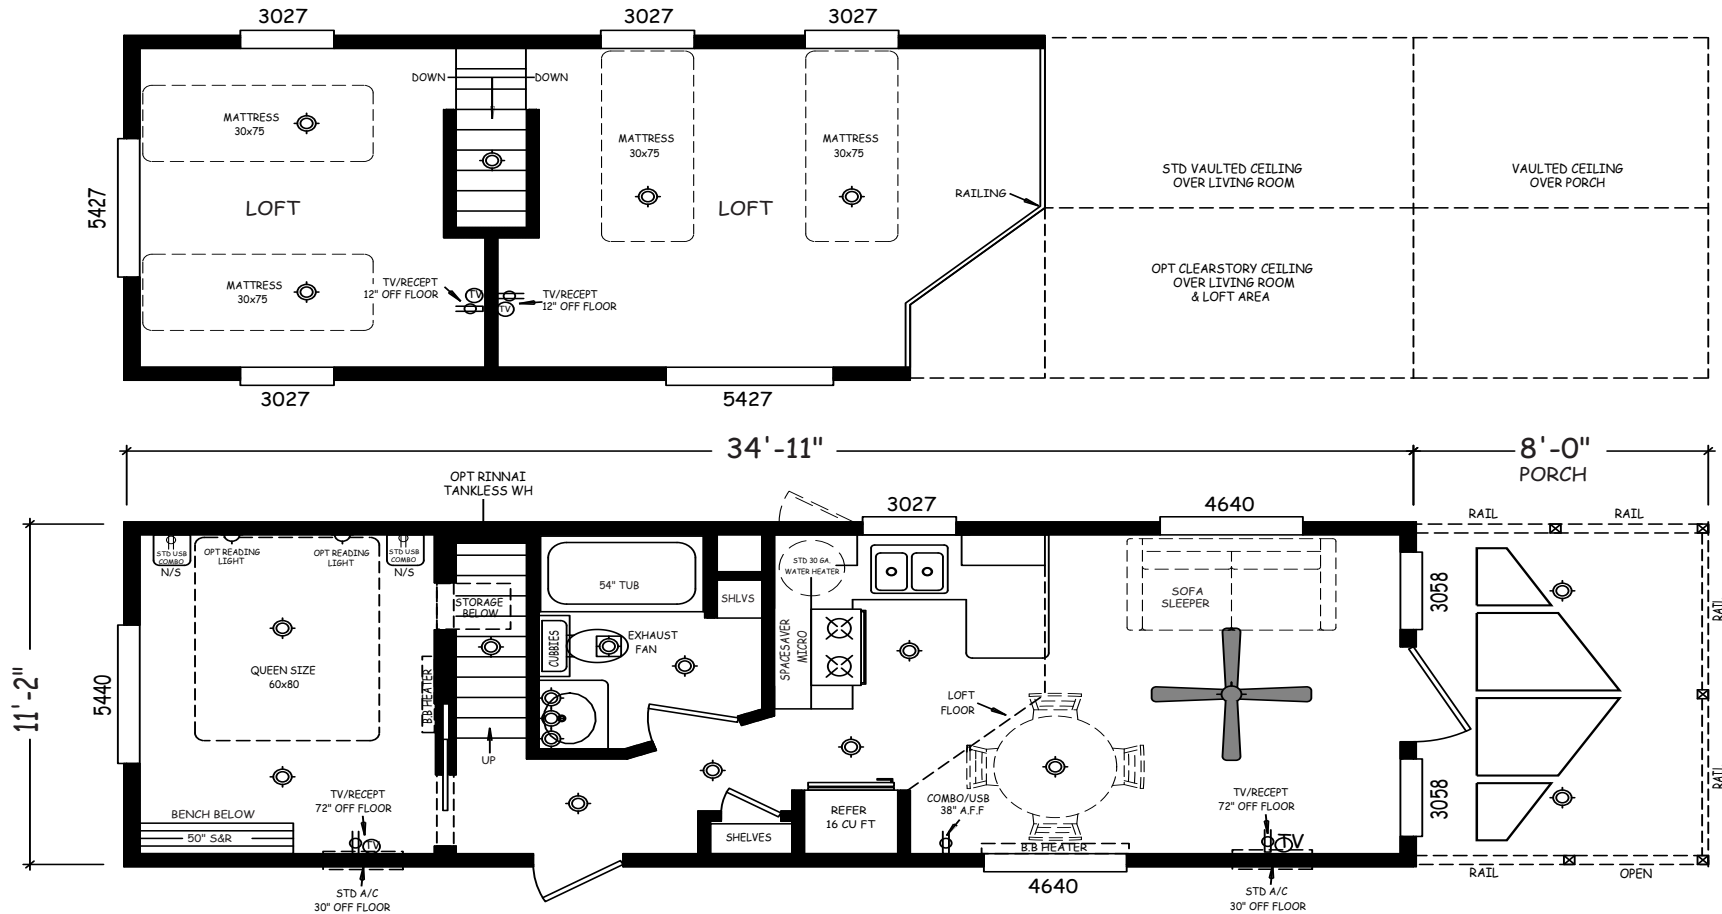

Railroad Spring

Creekside Cabins Series

399 SQ. FT. (Approximate) 1 Bedroom, 1 Bath

Last Updated: 9-21-20

RV PARK MODEL TRADERS
11111 E. Apache Trail
Apache Junction, AZ 85120

RVPMT.com | 1-800-297-0775

IMPORTANT: Alta Cima Corp reserves the right to modify, cancel or substitute products or features of this event at any time without prior notice or obligation. Pictures and other promotional materials are representative and may depict or contain floor plans, square footages, elevations, options, upgrades, extra design features, decorations, floor coverings, specialty light fixtures, custom paint and wall coverings, window treatments, landscaping, sound and alarm systems, furnishings, appliances, and other designer/decorator features and amenities that are not included as part of the home and/or may not be available at all locations. Home, pricing and community information is subject to change, and homes to prior sale, at any time without notice or obligation. ©2020 Alta Cima Corp. All rights reserved.