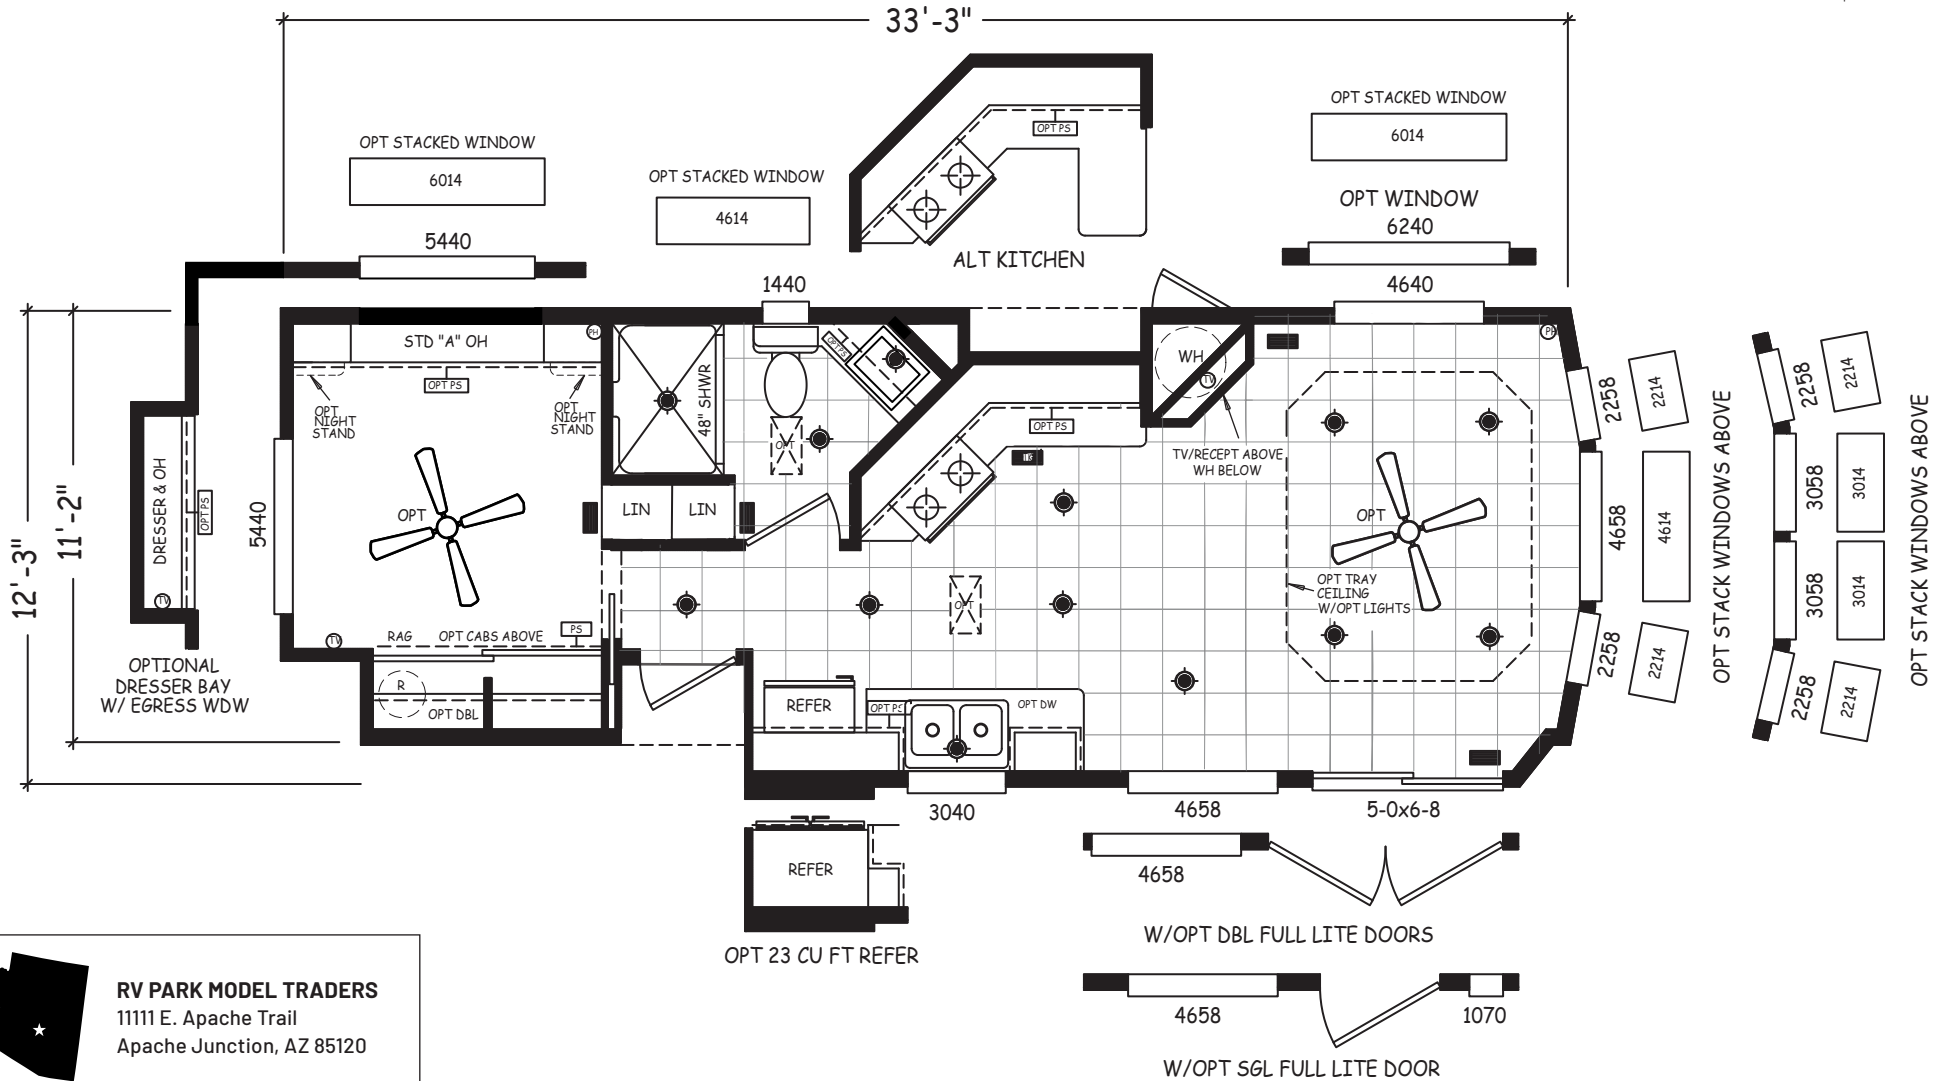

# Raso

Antigua Series

399 SQ. FT. (Approximate) 1 Bedroom, 1 Bath

Last Updated: 9-22-20

**RV PARK MODEL TRADERS**  
 11111 E. Apache Trail  
 Apache Junction, AZ 85120

**RVPMT.com | 1-800-297-0775**

**IMPORTANT:** Alta Cima Corp reserves the right to modify, cancel or substitute products or features of this event at any time without prior notice or obligation. Pictures and other promotional materials are representative and may depict or contain floor plans, square footages, elevations, options, upgrades, extra design features, decorations, floor coverings, specialty light fixtures, custom paint and wall coverings, window treatments, landscaping, sound and alarm systems, furnishings, appliances, and other designer/decorator features and amenities that are not included as part of the home and/or may not be available at all locations. Home, pricing and community information is subject to change, and homes to prior sale, at any time without notice or obligation. ©2020 Alta Cima Corp. All rights reserved.