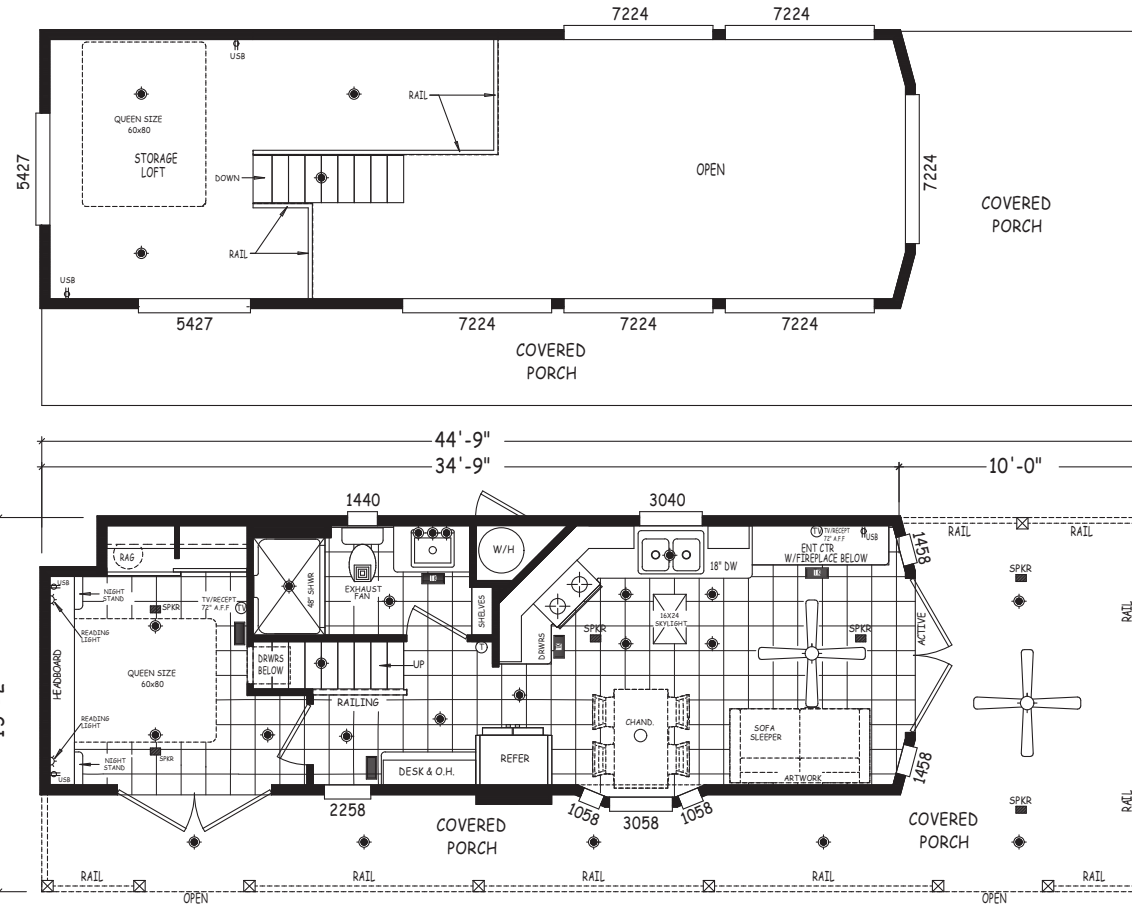

Sentinel

Alpine Loft Series

399 SQ. FT. (Approximate) 1 Bedroom, 1 Bath

Last Updated: 6-1-23

RV PARK MODEL TRADERS
11111 E. Apache Trail
Apache Junction, AZ 85120

RVPMT.com | 1-800-297-0775

IMPORTANT: Alta Cima Corp reserves the right to modify, cancel or substitute products or features of this event at any time without prior notice or obligation. Pictures and other promotional materials are representative and may depict or contain floor plans, square footages, elevations, options, upgrades, extra design features, decorations, floor coverings, specialty light fixtures, custom paint and wall coverings, window treatments, landscaping, sound and alarm systems, furnishings, appliances, and other designer/decorator features and amenities that are not included as part of the home and/or may not be available at all locations. Home, pricing and community information is subject to change, and homes to prior sale, at any time without notice or obligation. ©2020 Alta Cima Corp. All rights reserved.