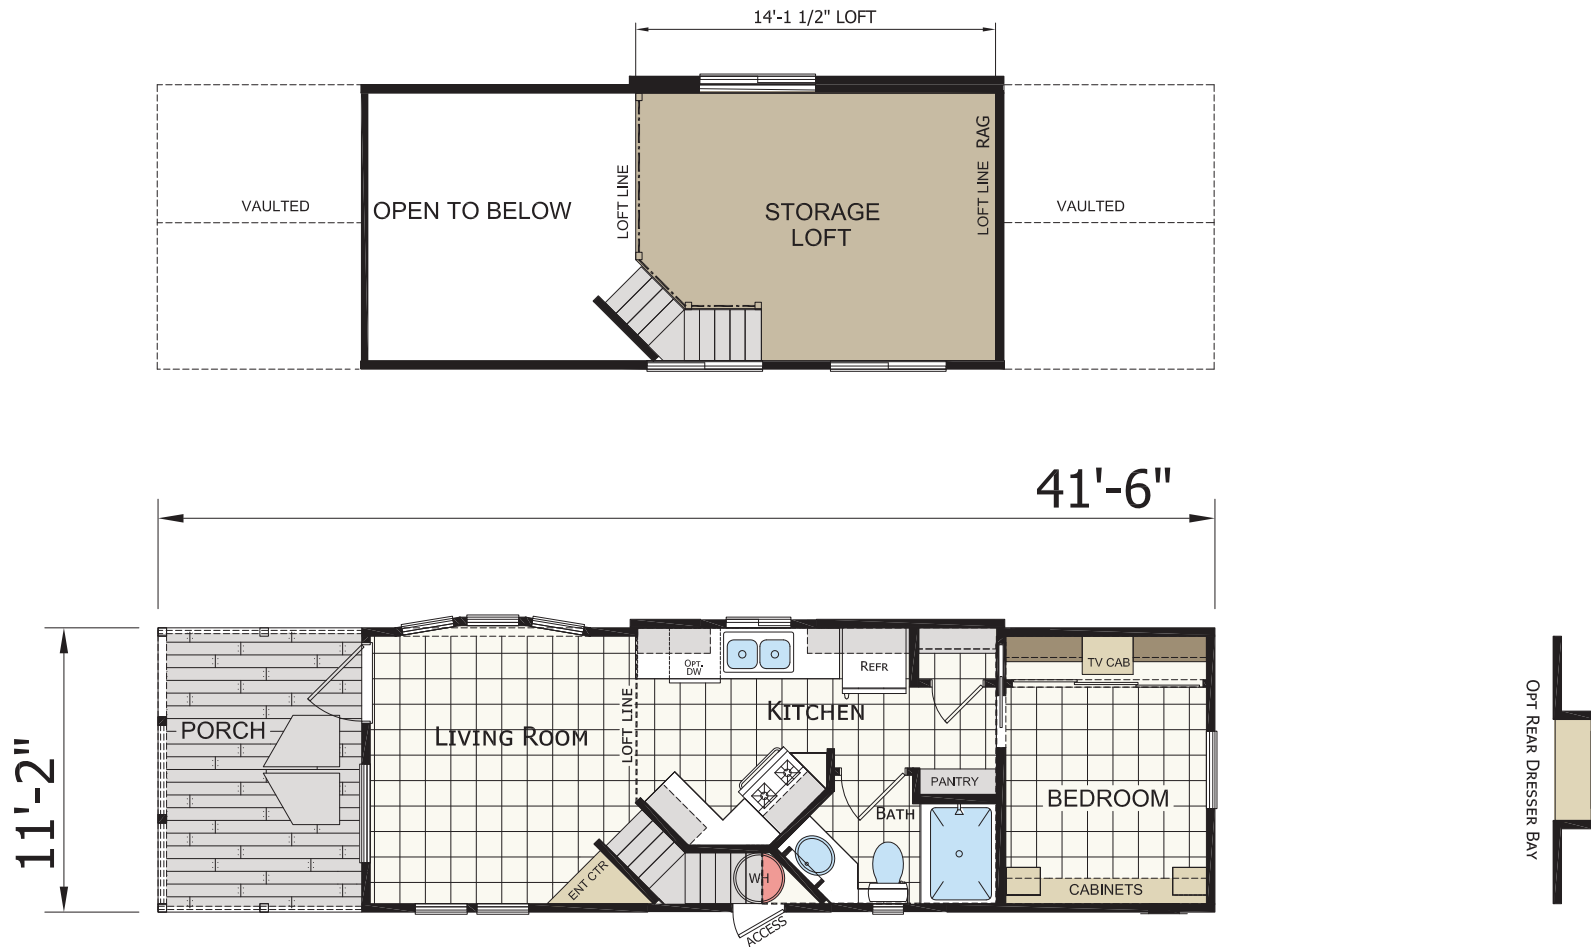

# Shadow Creek

Desert Vista Series

400 SQ. FT. (Approximate) 1 Bedroom, 1 Bath

Last Updated: 4-17-24

**RV PARK MODEL TRADERS**  
 11111 E. Apache Trail  
 Apache Junction, AZ 85120

**RVPMT.com | 1-800-297-0775**