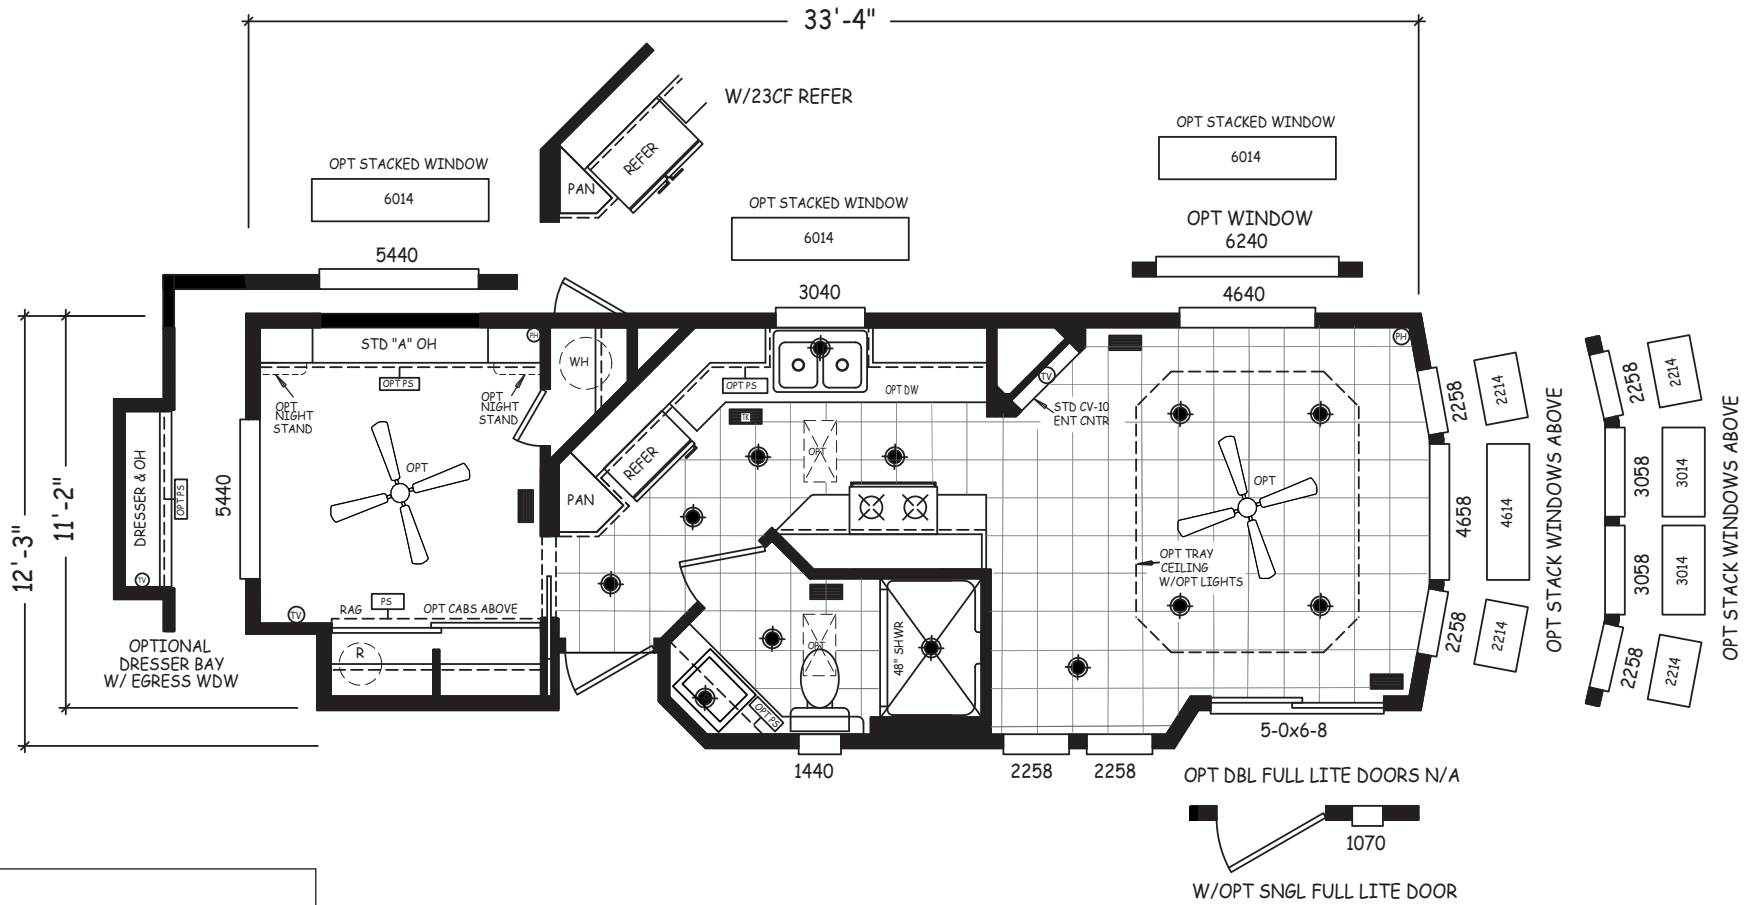

Stanfield

Regal Series

399 SQ. FT. (Approximate) 1 Bedroom, 1 Bath

Last Updated: 11-16-22

RV PARK MODEL TRADERS
 11111 E. Apache Trail
 Apache Junction, AZ 85120

RVPMT.com | 1-800-297-0775

IMPORTANT: Alta Cima Corp reserves the right to modify, cancel or substitute products or features of this event at any time without prior notice or obligation. Pictures and other promotional materials are representative and may depict or contain floor plans, square footages, elevations, options, upgrades, extra design features, decorations, floor coverings, specialty light fixtures, custom paint and wall coverings, window treatments, landscaping, sound and alarm systems, furnishings, appliances, and other designer/decorator features and amenities that are not included as part of the home and/or may not be available at all locations. Home, pricing and community information is subject to change, and homes to prior sale, at any time without notice or obligation. ©2020 Alta Cima Corp. All rights reserved.