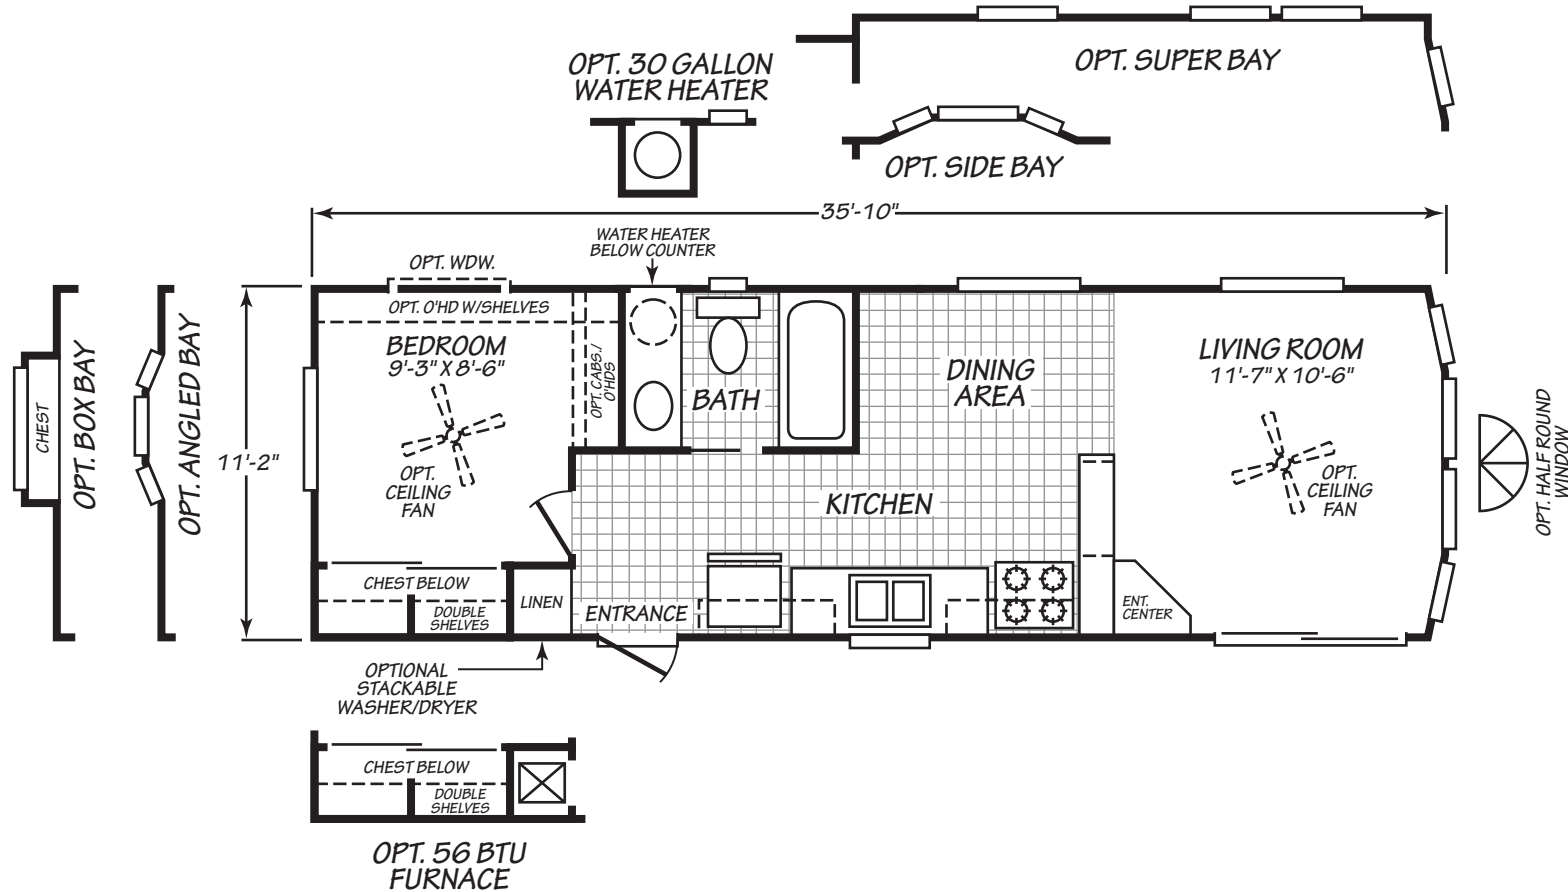

Toscana

Oak Park Series

391 SQ. FT. (Approximate) 1 Bedroom, 1 Bath

Last Updated: 12-2-20

RV PARK MODEL TRADERS
 11111 E. Apache Trail
 Apache Junction, AZ 85120

RVPMT.com | 1-800-297-0775

IMPORTANT: Alta Cima Corp reserves the right to modify, cancel or substitute products or features of this event at any time without prior notice or obligation. Pictures and other promotional materials are representative and may depict or contain floor plans, square footages, elevations, options, upgrades, extra design features, decorations, floor coverings, specialty light fixtures, custom paint and wall coverings, window treatments, landscaping, sound and alarm systems, furnishings, appliances, and other designer/decorator features and amenities that are not included as part of the home and/or may not be available at all locations. Home, pricing and community information is subject to change, and homes to prior sale, at any time without notice or obligation. ©2020 Alta Cima Corp. All rights reserved.