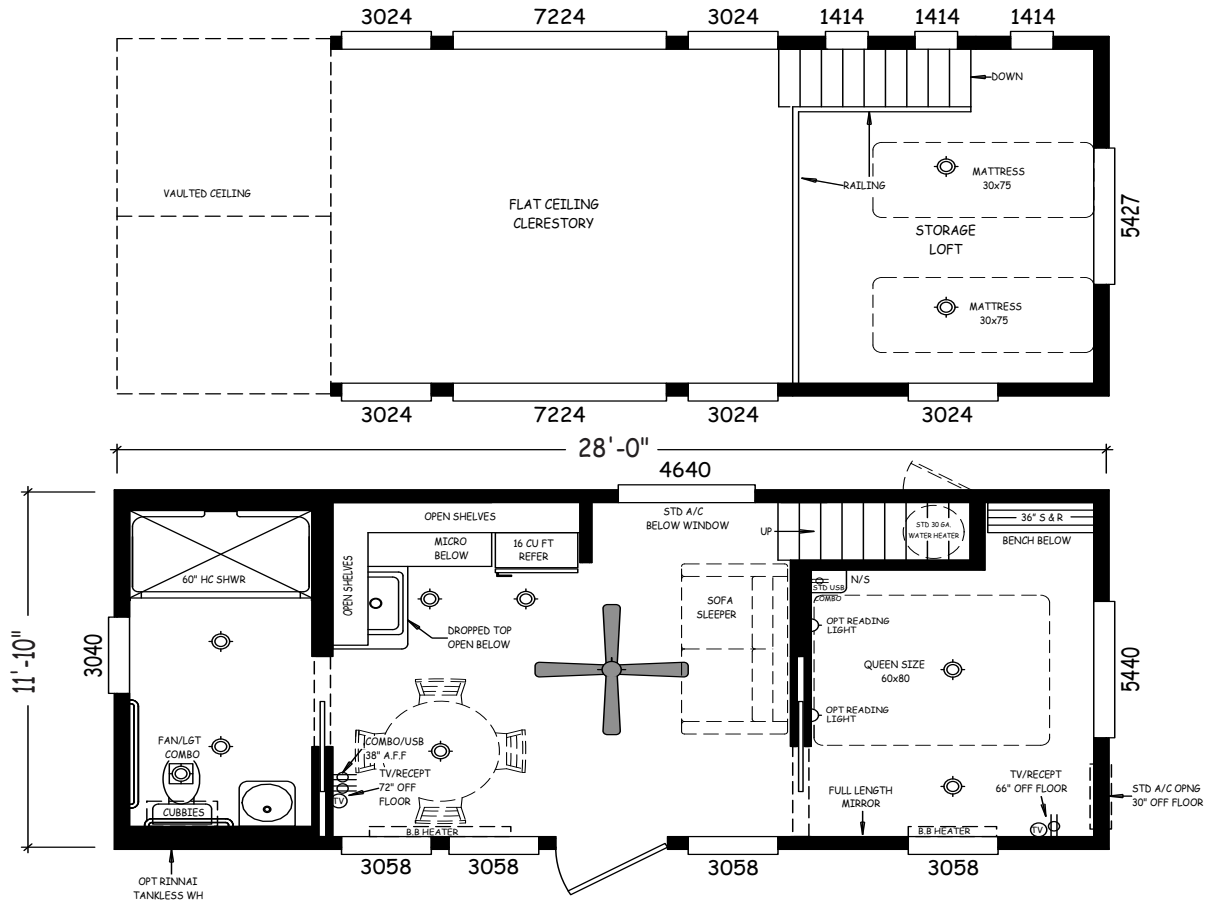

# Woodlands

Creekside Cabins Series

399 SQ. FT. (Approximate) 1 Bedroom, 1 Bath

Last Updated: 9-21-20

**RV PARK MODEL TRADERS**  
11111 E. Apache Trail  
Apache Junction, AZ 85120

**RVPMT.com | 1-800-297-0775**