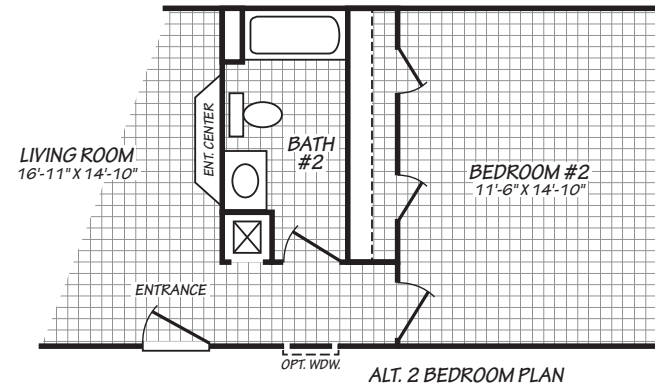

Altuda

Landmark Series

1,178 SQ. FT. (Approximate) 3 Bedroom, 2 Bath

Last Updated: 9-20-23

FACTORY EXPO HOME CENTERS
 2075 State Highway 46, N
 Seguin, TX 78155

FactoryExpoDirect.com | 1-800-807-8536

IMPORTANT: Alta Cima Corp reserves the right to modify, cancel or substitute products or features of this event at any time without prior notice or obligation. Pictures and other promotional materials are representative and may depict or contain floor plans, square footages, elevations, options, upgrades, extra design features, decorations, floor coverings, specialty light fixtures, custom paint and wall coverings, window treatments, landscaping, sound and alarm systems, furnishings, appliances, and other designer/decorator features and amenities that are not included as part of the home and/or may not be available at all locations. Home, pricing and community information is subject to change, and homes to prior sale, at any time without notice or obligation. ©2020 Alta Cima Corp. All rights reserved.