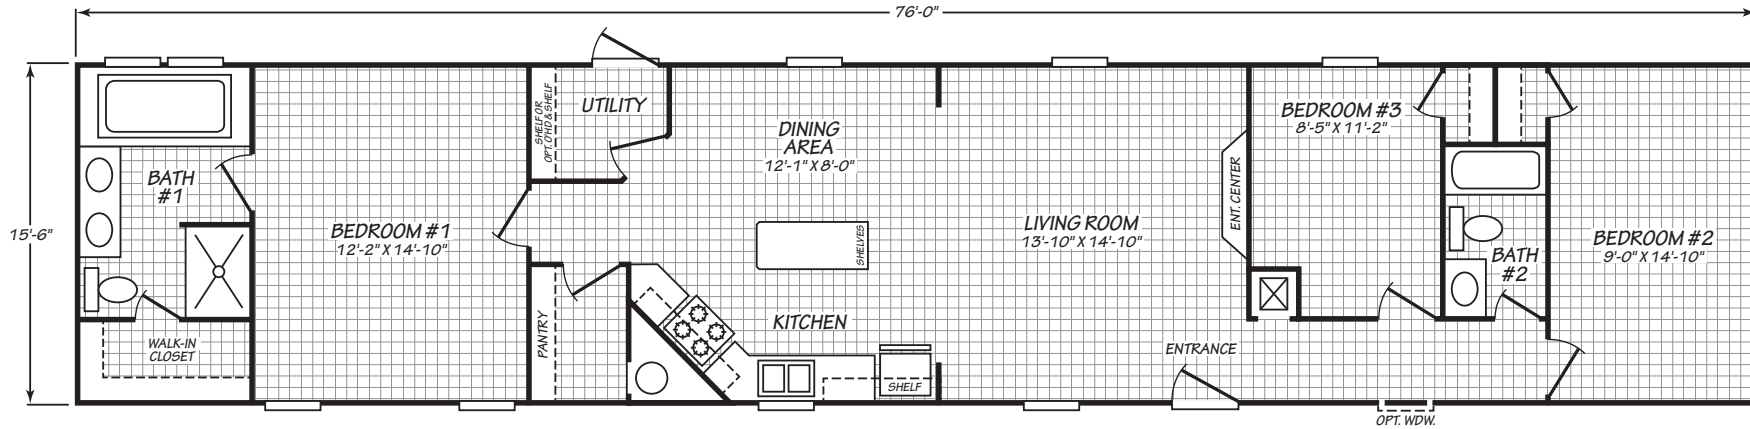

Altuda

Landmark Series

1,178 SQ. FT. (Approximate) 3 Bedroom, 2 Bath

Last Updated: 9-20-23

FACTORY EXPO HOME CENTERS
 2075 State Highway 46, N
 Seguin, TX 78155

FactoryExpoDirect.com | 1-800-807-8536

IMPORTANT: Alta Cima Corp reserves the right to modify, cancel or substitute products or features of this event at any time without prior notice or obligation. Pictures and other promotional materials are representative and may depict or contain floor plans, square footages, elevations, options, upgrades, extra design features, decorations, floor coverings, specialty light fixtures, custom paint and wall coverings, window treatments, landscaping, sound and alarm systems, furnishings, appliances, and other designer/decorator features and amenities that are not included as part of the home and/or may not be available at all locations. Home, pricing and community information is subject to change, and homes to prior sale, at any time without notice or obligation. ©2020 Alta Cima Corp. All rights reserved.