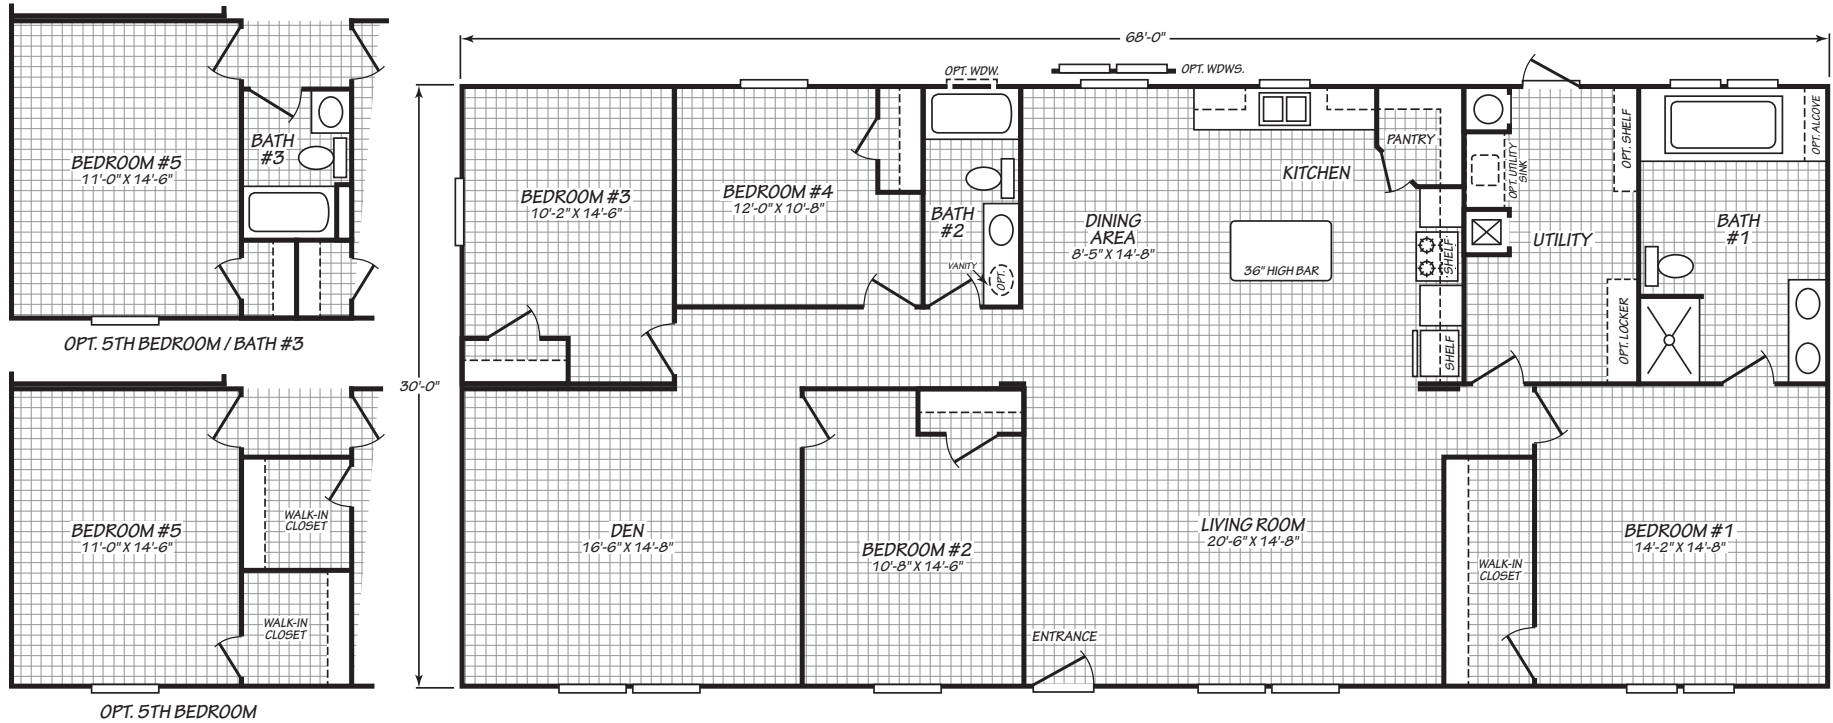

Cason

Pure Series

2,040 SQ. FT. (Approximate) 4 Bedroom, 2 Bath

Last Updated: 12-13-23

FACTORY EXPO HOME CENTERS
 2075 State Highway 46, N
 Seguin, TX 78155

FactoryExpoDirect.com | 1-800-807-8536

IMPORTANT: Alta Cima Corp reserves the right to modify, cancel or substitute products or features of this event at any time without prior notice or obligation. Pictures and other promotional materials are representative and may depict or contain floor plans, square footages, elevations, options, upgrades, extra design features, decorations, floor coverings, specialty light fixtures, custom paint and wall coverings, window treatments, landscaping, sound and alarm systems, furnishings, appliances, and other designer/decorator features and amenities that are not included as part of the home and/or may not be available at all locations. Home, pricing and community information is subject to change, and homes to prior sale, at any time without notice or obligation. ©2020 Alta Cima Corp. All rights reserved.