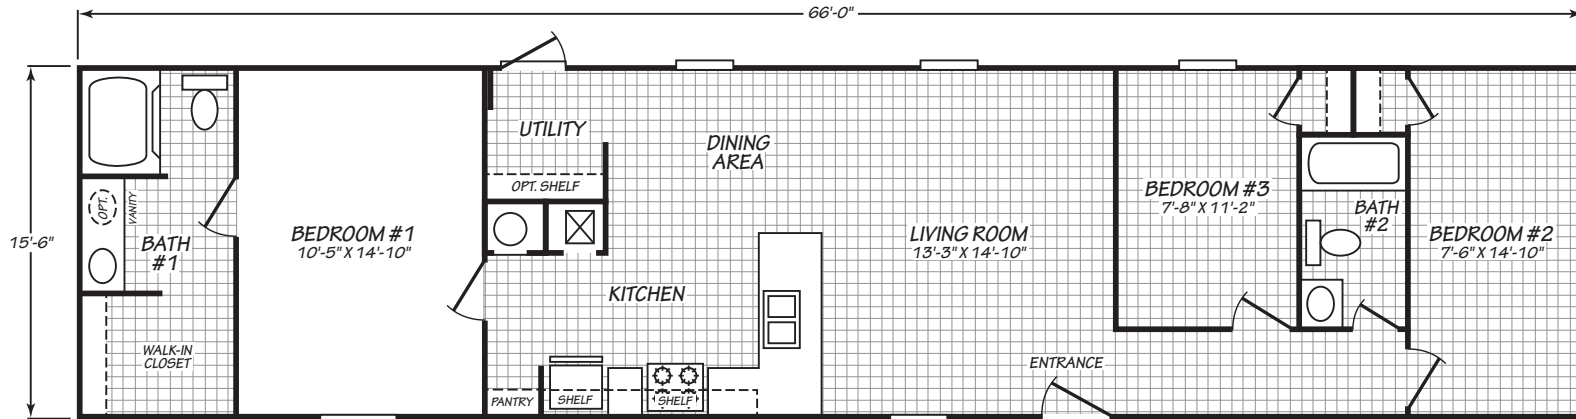

Dinsmore

Pure Series

1,026 SQ. FT. (Approximate) 3 Bedroom, 2 Bath

Last Updated: 12-13-23

FACTORY EXPO HOME CENTERS
 2075 State Highway 46, N
 Seguin, TX 78155

FactoryExpoDirect.com | 1-800-807-8536

IMPORTANT: Alta Cima Corp reserves the right to modify, cancel or substitute products or features of this event at any time without prior notice or obligation. Pictures and other promotional materials are representative and may depict or contain floor plans, square footages, elevations, options, upgrades, extra design features, decorations, floor coverings, specialty light fixtures, custom paint and wall coverings, window treatments, landscaping, sound and alarm systems, furnishings, appliances, and other designer/decorator features and amenities that are not included as part of the home and/or may not be available at all locations. Home, pricing and community information is subject to change, and homes to prior sale, at any time without notice or obligation. ©2020 Alta Cima Corp. All rights reserved.