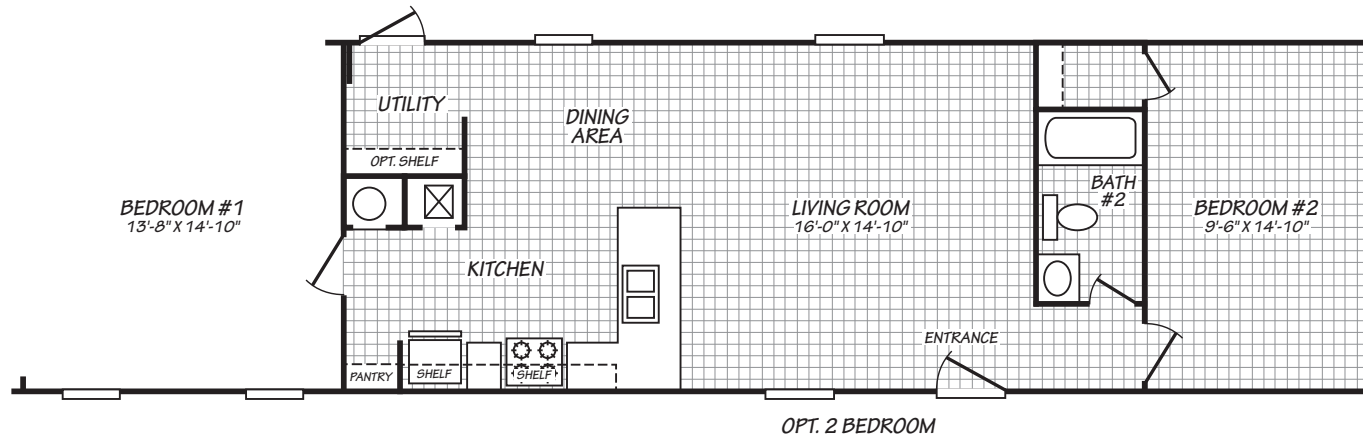

Dinsmore

Pure Series

1,026 SQ. FT. (Approximate) 3 Bedroom, 2 Bath

Last Updated: 12-13-23

FACTORY EXPO HOME CENTERS
 2075 State Highway 46, N
 Seguin, TX 78155

FactoryExpoDirect.com | 1-800-807-8536

IMPORTANT: Alta Cima Corp reserves the right to modify, cancel or substitute products or features of this event at any time without prior notice or obligation. Pictures and other promotional materials are representative and may depict or contain floor plans, square footages, elevations, options, upgrades, extra design features, decorations, floor coverings, specialty light fixtures, custom paint and wall coverings, window treatments, landscaping, sound and alarm systems, furnishings, appliances, and other designer/decorator features and amenities that are not included as part of the home and/or may not be available at all locations. Home, pricing and community information is subject to change, and homes to prior sale, at any time without notice or obligation. ©2020 Alta Cima Corp. All rights reserved.