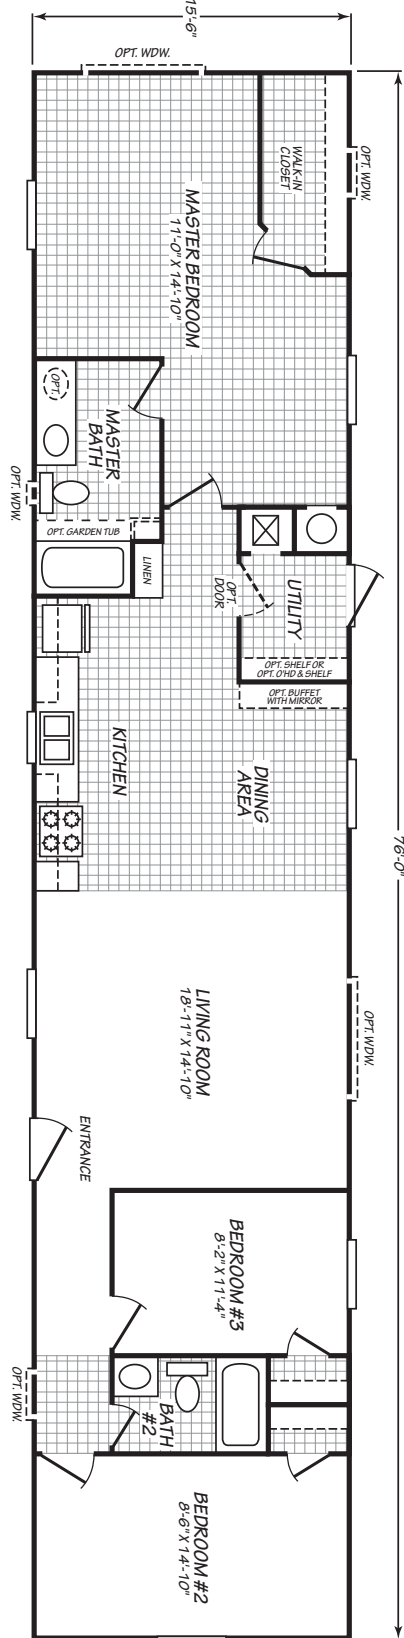

# Fowlerton

Weston Series

3 Bedrooms, 2 Baths

Approx. 1,178 Sq. Ft.

Last Updated: 12-19-19

Important: Due to our policy of continual improvement, all information in our brochures may vary from actual home. The right is reserved to make changes at any time, without notice or obligation, in colors, materials, specifications, processes, and models. All dimensions and square footage calculations are nominal and approximate figures. Please check with your local sales associate for specific and current information.

**Factory Expo**  
 "Factory Direct Value"  
 HOME CENTERS

2075 State Highway 46, North, Seguin, TX 78155

For Detailed Directions See Map On Our Website

1-800-807-8536