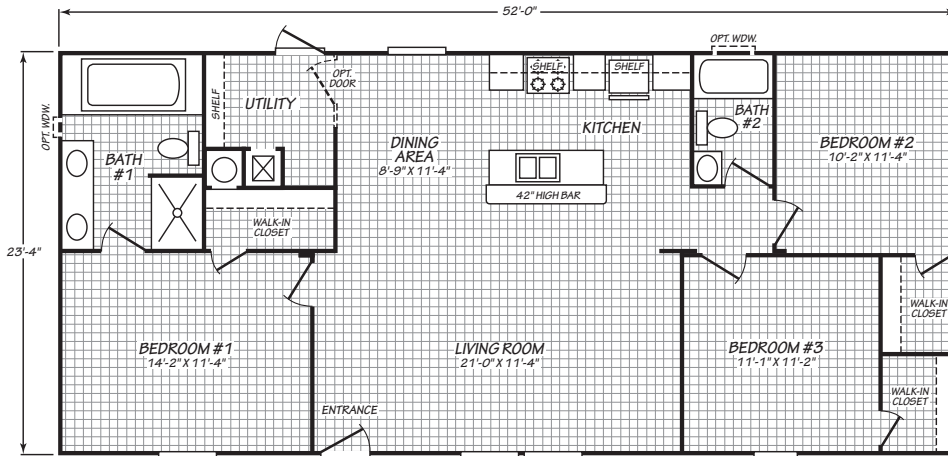

# Hainsville

Pure Series

1,213 SQ. FT. (Approximate) 3 Bedroom, 2 Bath

Last Updated: 12-13-23

**FACTORY EXPO HOME CENTERS**  
2075 State Highway 46, N  
Seguin, TX 78155

**FactoryExpoDirect.com | 1-800-807-8536**