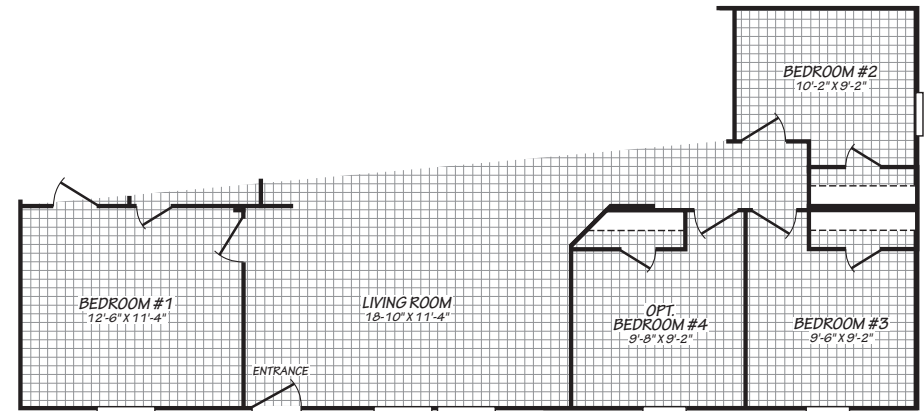

# Hainsville

Pure Series

1,213 SQ. FT. (Approximate) 3 Bedroom, 2 Bath

Last Updated: 12-13-23

**FACTORY EXPO HOME CENTERS**  
2075 State Highway 46, N  
Seguin, TX 78155

**FactoryExpoDirect.com | 1-800-807-8536**