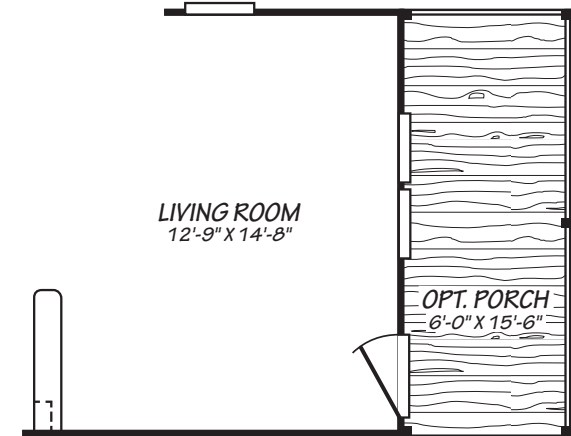

# Hereford

Landmark Series

775 SQ. FT. (Approximate) 2 Bedroom, 1 Bath

Last Updated: 9-20-23

**FACTORY EXPO HOME CENTERS**  
 2075 State Highway 46, N  
 Seguin, TX 78155

**FactoryExpoDirect.com | 1-800-807-8536**