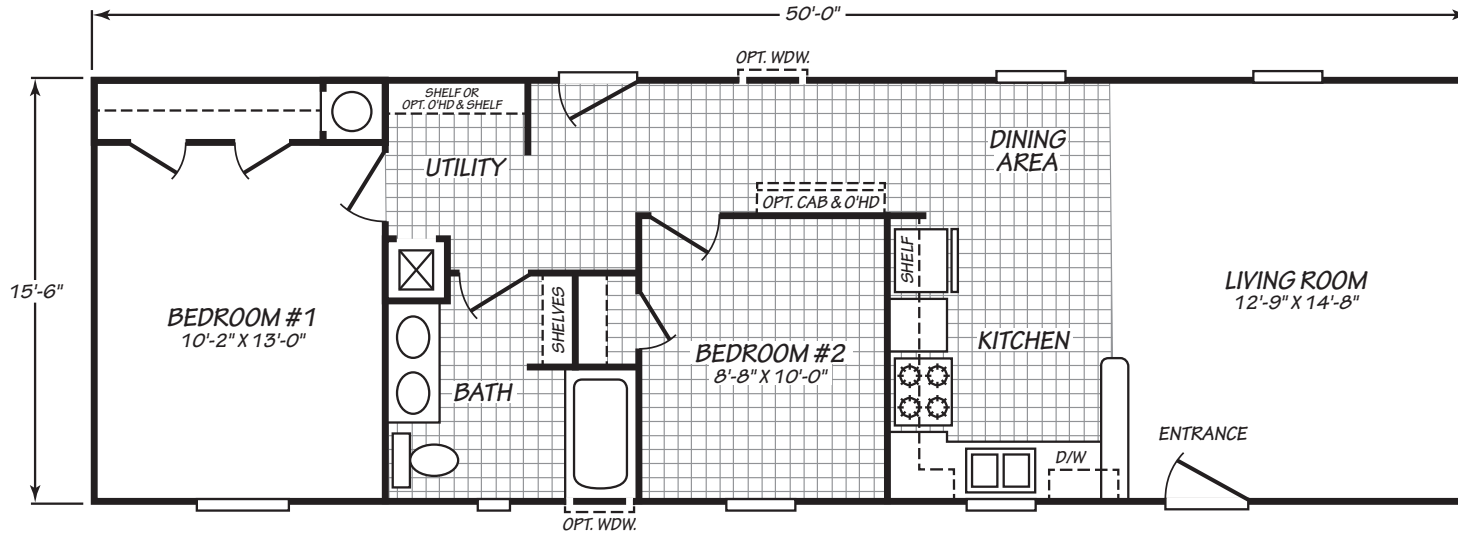

# Hereford

Landmark Series

775 SQ. FT. (Approximate) 2 Bedroom, 1 Bath

Last Updated: 9-20-23

**FACTORY EXPO HOME CENTERS**  
 2075 State Highway 46, N  
 Seguin, TX 78155

**FactoryExpoDirect.com | 1-800-807-8536**