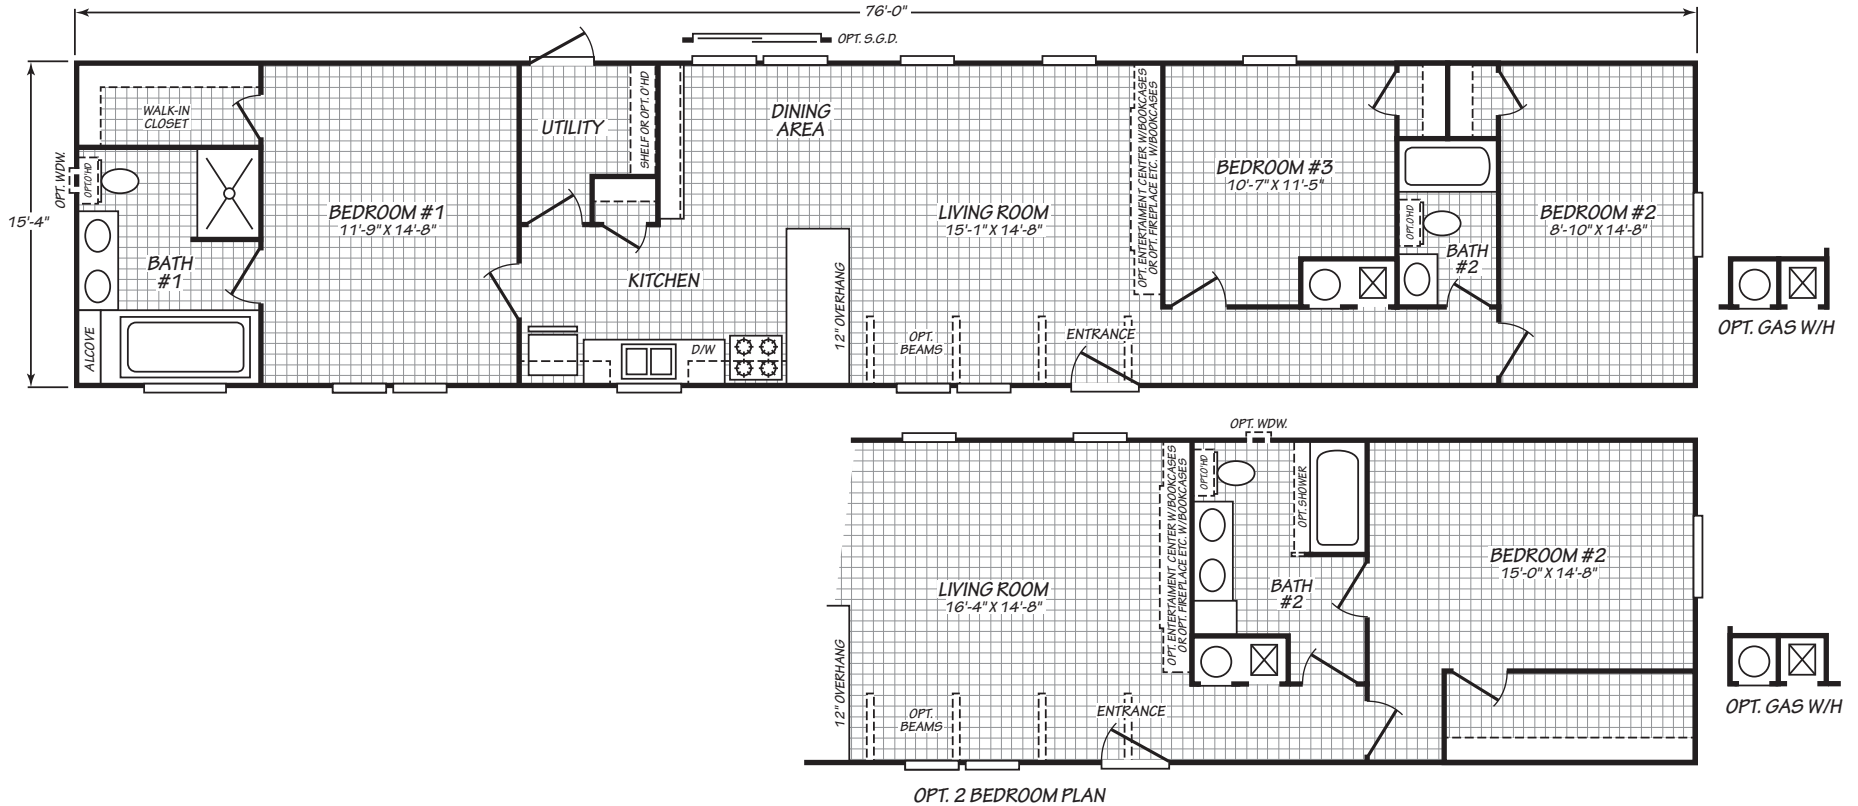

Keiland

Alamo Lite Series

1,165 SQ. FT. (Approximate) 3 Bedroom, 2 Bath

Last Updated: 5-25-23

OPT. 2 BEDROOM PLAN

FACTORY EXPO HOME CENTERS
2075 State Highway 46, N
Seguin, TX 78155

FactoryExpoDirect.com | 1-800-807-8536