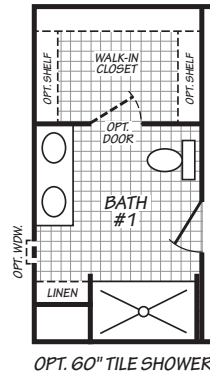

# Kenedy

Landmark Series

1,292 SQ. FT. (Approximate) 3 Bedroom, 2 Bath

Last Updated: 10-20-23

**FACTORY EXPO HOME CENTERS**  
2075 State Highway 46, N  
Seguin, TX 78155

**FactoryExpoDirect.com | 1-800-807-8536**