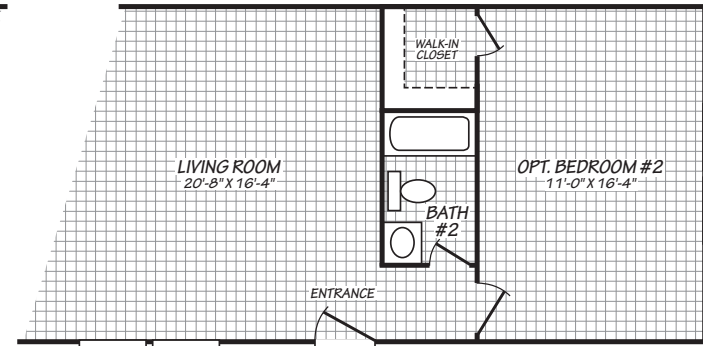

# Kenedy

Landmark Series

1,292 SQ. FT. (Approximate) 3 Bedroom, 2 Bath

Last Updated: 10-20-23

**FACTORY EXPO HOME CENTERS**  
2075 State Highway 46, N  
Seguin, TX 78155

**FactoryExpoDirect.com | 1-800-807-8536**