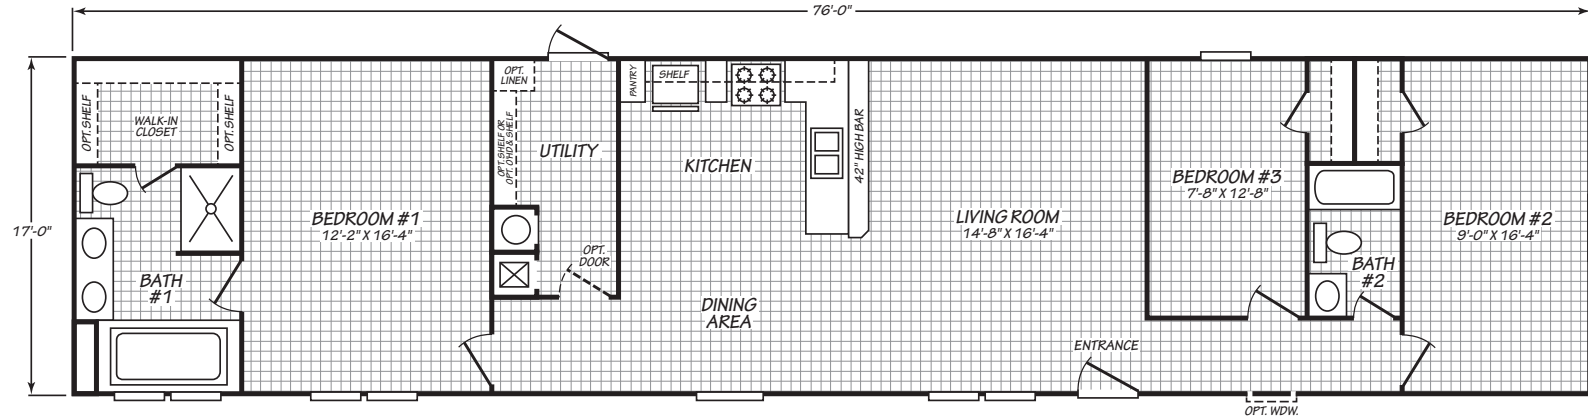

# Kenedy

Landmark Series

1,292 SQ. FT. (Approximate) 3 Bedroom, 2 Bath

Last Updated: 10-20-23

**FACTORY EXPO HOME CENTERS**  
2075 State Highway 46, N  
Seguin, TX 78155

**FactoryExpoDirect.com | 1-800-807-8536**