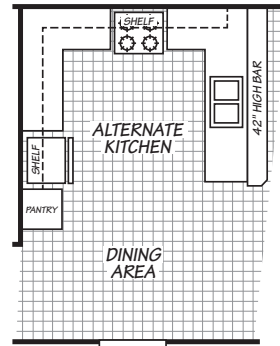

# Kenedy

Landmark Series

1,292 SQ. FT. (Approximate) 3 Bedroom, 2 Bath

Last Updated: 10-20-23

**FACTORY EXPO HOME CENTERS**  
2075 State Highway 46, N  
Seguin, TX 78155

**FactoryExpoDirect.com | 1-800-807-8536**