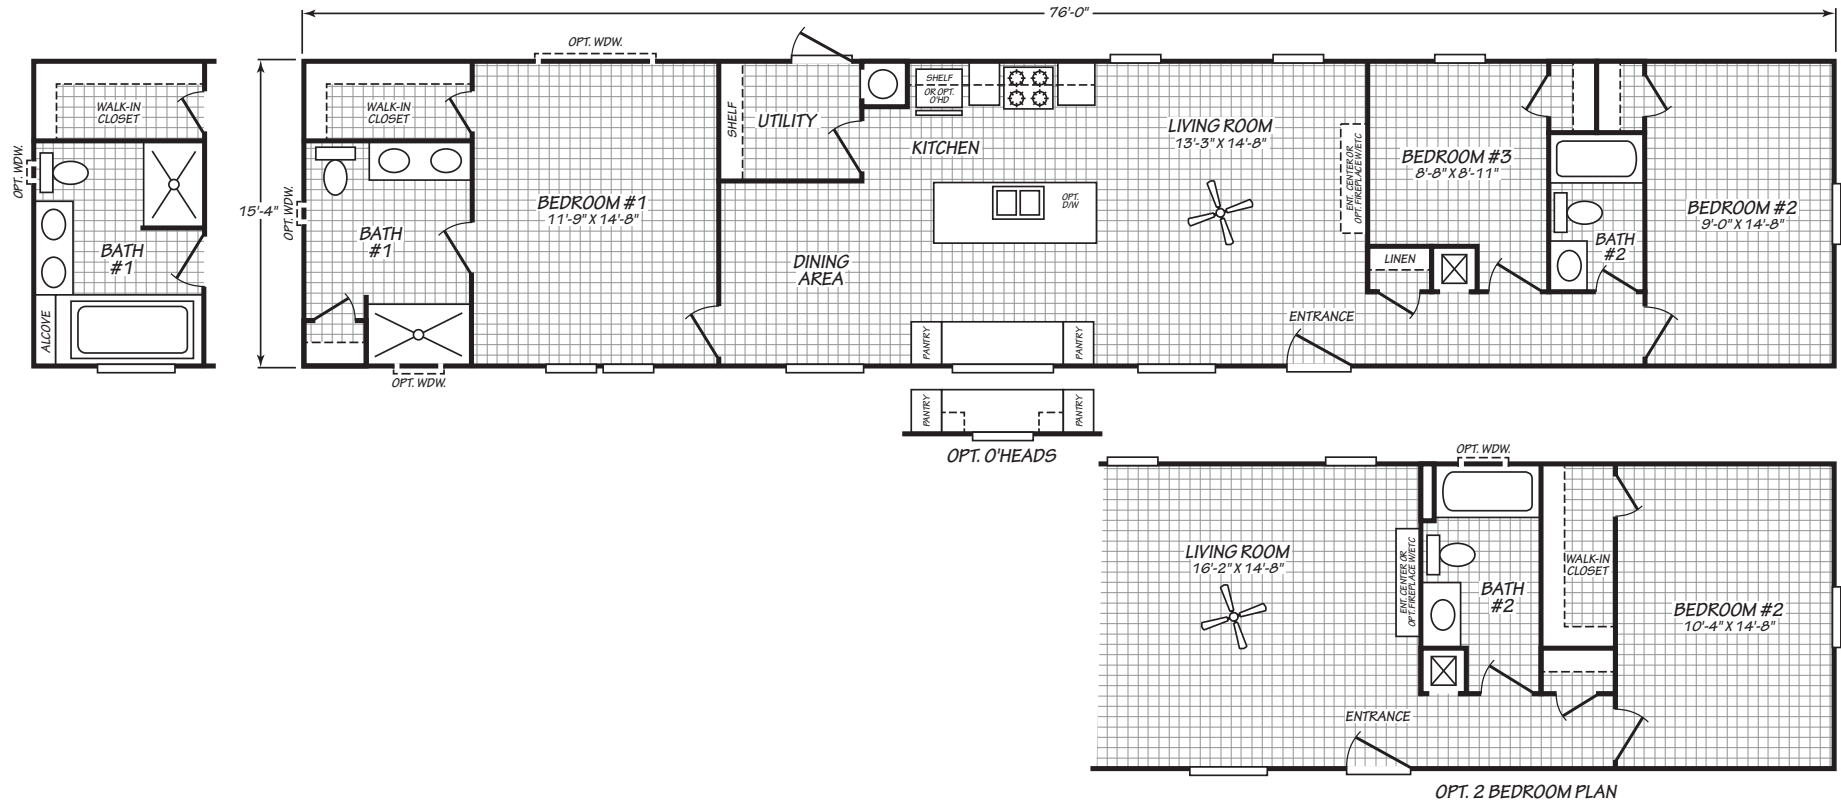

# Lamadera

Value Max Premier Series

1,165 SQ. FT. (Approximate) 3 Bedrooms, 2 Baths

Last Updated: 5-25-23

**FACTORY EXPO HOME CENTERS**  
 2075 State Highway 46, N  
 Seguin, TX 78155

**FactoryExpoDirect.com | 1-800-807-8536**