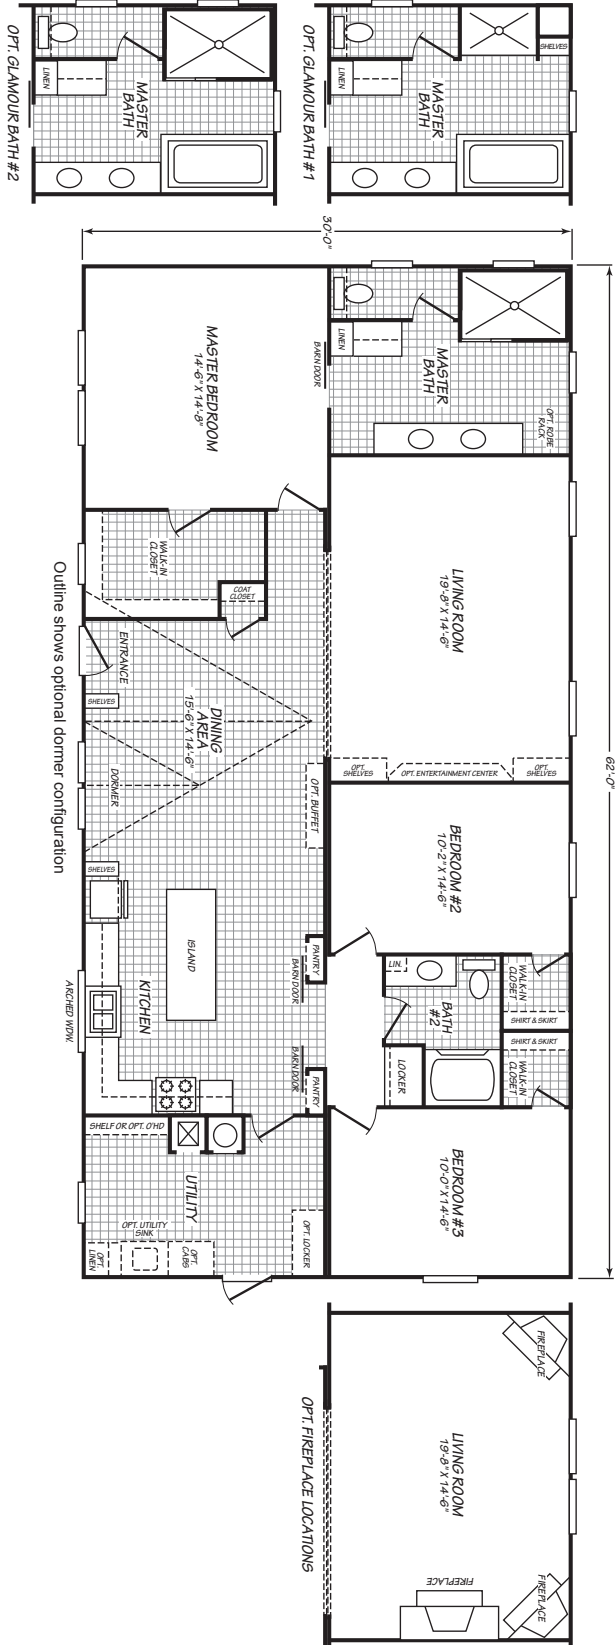

# Marlow

Weston Series

3 Bedroom, 2 Bath  
Approx. 1,860 Sq. Ft.

Last Updated: 5-6-20

Important: Due to our policy of continual improvement, all information in our brochures may vary from actual home. The right is reserved to make changes at any time, without notice or obligation, in colors, materials, specifications, processes, and models. All dimensions and square footage calculations are nominal and approximate figures. Please check with your local sales associate for specific and current information.

## Factory Expo

"Factory Direct Pricing" HOME CENTERS

2075 State Highway 46, North, Seguin, TX 78155

For Detailed Directions See Map On Our Website

1-800-807-8536