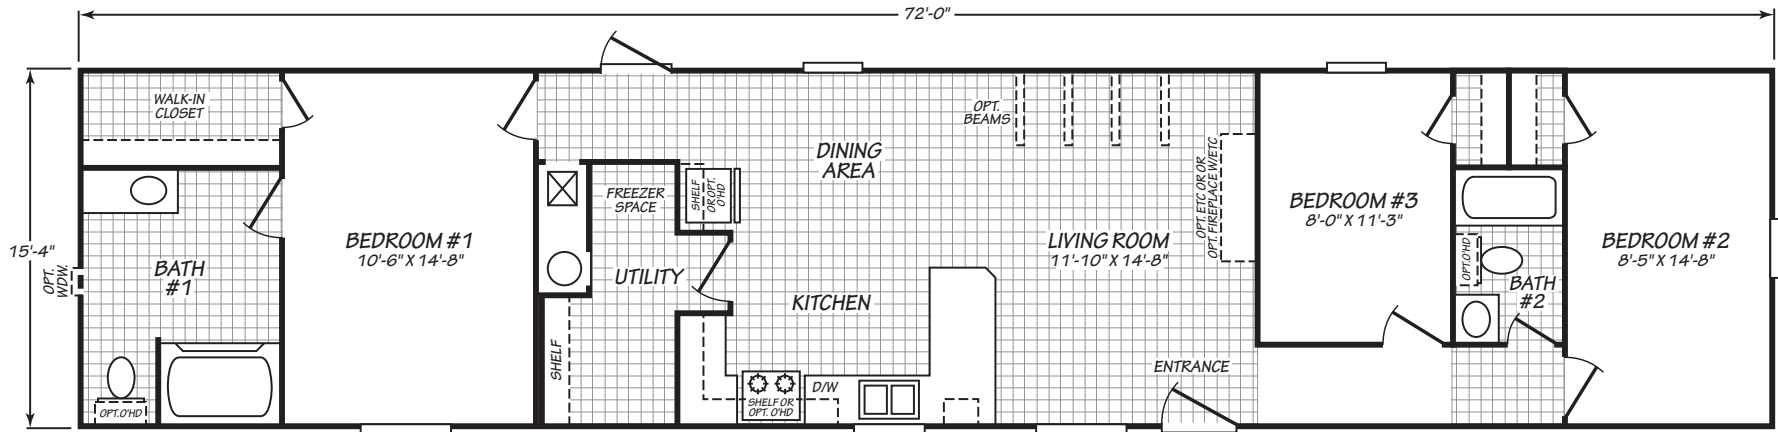

McQueeney

Canyon Lake Series

1,104 SQ. FT. (Approximate) 3 Bedroom, 2 Bath

Last Updated: 3-30-22

OPT. WDW.
OPT. GLAMOUR BATH

FACTORY EXPO HOME CENTERS
2075 State Highway 46, N
Seguin, TX 78155

FactoryExpoDirect.com | 1-800-807-8536