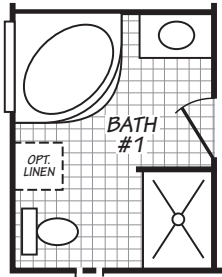

McQueeney

Canyon Lake Series

1,104 SQ. FT. (Approximate) 3 Bedroom, 2 Bath

Last Updated: 3-30-22

OPT. WDW.
OPT. GLAMOUR BATH

FACTORY EXPO HOME CENTERS
2075 State Highway 46, N
Seguin, TX 78155

FactoryExpoDirect.com | 1-800-807-8536