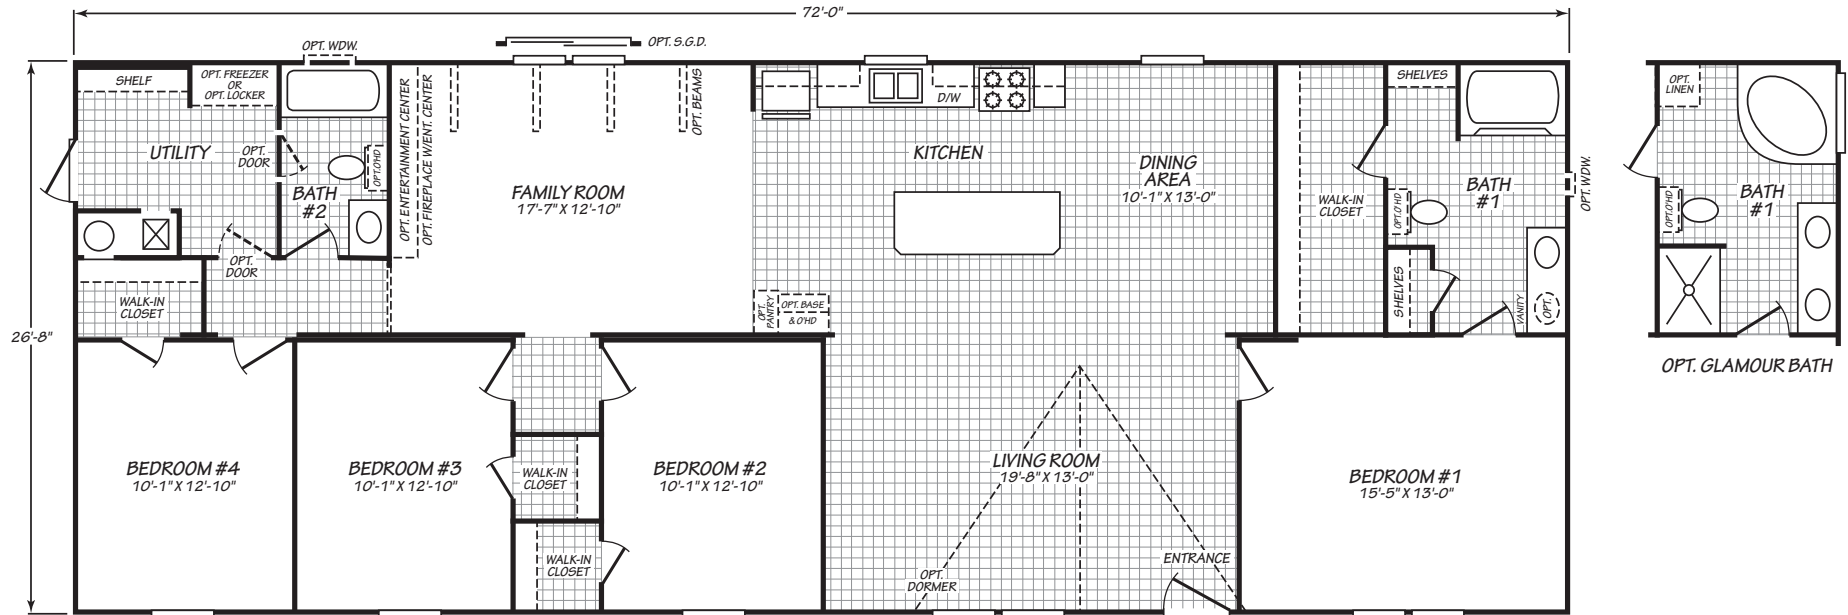

Muskogee

Alamo Lite Series

1,920 SQ. FT. (Approximate) 4 Bedroom, 2 Bath

Last Updated: 3-31-22

FACTORY EXPO HOME CENTERS
 2075 State Highway 46, N
 Seguin, TX 78155

FactoryExpoDirect.com | 1-800-807-8536

IMPORTANT: Alta Cima Corp reserves the right to modify, cancel or substitute products or features of this event at any time without prior notice or obligation. Pictures and other promotional materials are representative and may depict or contain floor plans, square footages, elevations, options, upgrades, extra design features, decorations, floor coverings, specialty light fixtures, custom paint and wall coverings, window treatments, landscaping, sound and alarm systems, furnishings, appliances, and other designer/decorator features and amenities that are not included as part of the home and/or may not be available at all locations. Home, pricing and community information is subject to change, and homes to prior sale, at any time without notice or obligation. ©2020 Alta Cima Corp. All rights reserved.