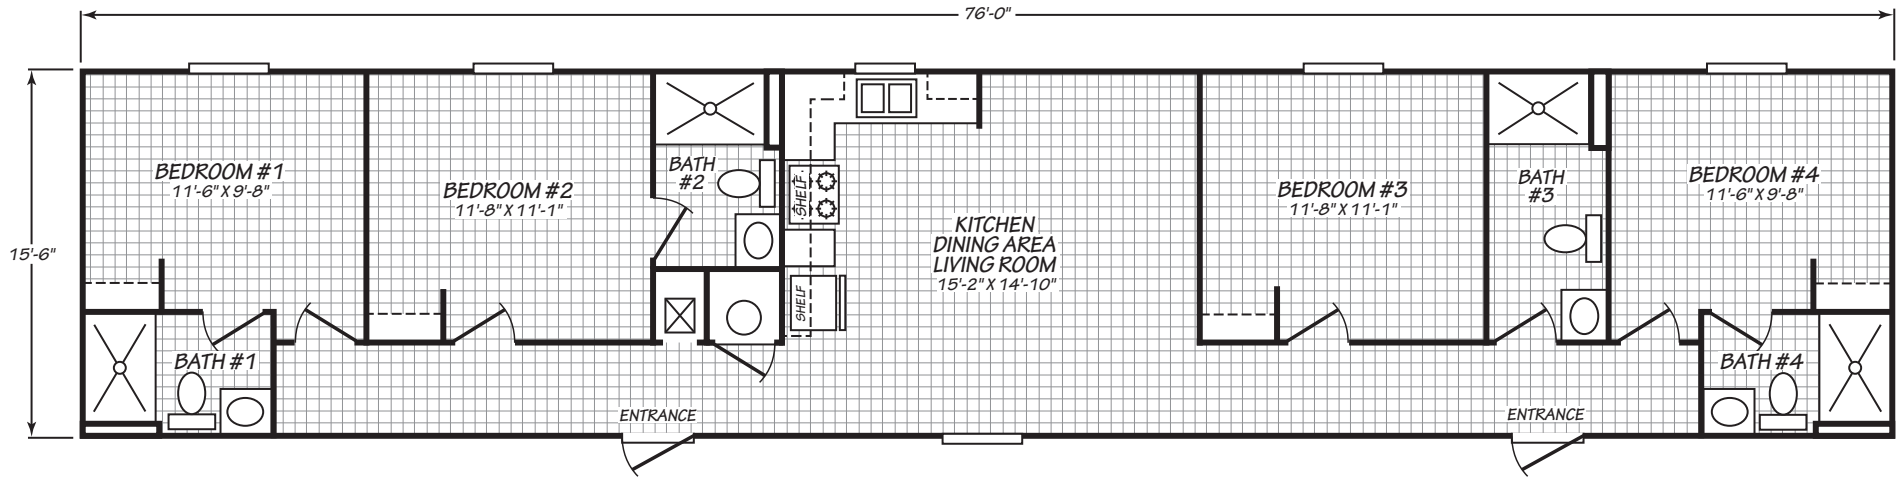

Navarra

Americana Series

1,178 SQ. FT. (Approximate) 4 Bedroom, 4 Bath

Last Updated: 10-26-23

FACTORY EXPO HOME CENTERS
2075 State Highway 46, N
Seguin, TX 78155

FactoryExpoDirect.com | 1-800-807-8536

IMPORTANT: Alta Cima Corp reserves the right to modify, cancel or substitute products or features of this event at any time without prior notice or obligation. Pictures and other promotional materials are representative and may depict or contain floor plans, square footages, elevations, options, upgrades, extra design features, decorations, floor coverings, specialty light fixtures, custom paint and wall coverings, window treatments, landscaping, sound and alarm systems, furnishings, appliances, and other designer/decorator features and amenities that are not included as part of the home and/or may not be available at all locations. Home, pricing and community information is subject to change, and homes to prior sale, at any time without notice or obligation. ©2020 Alta Cima Corp. All rights reserved.