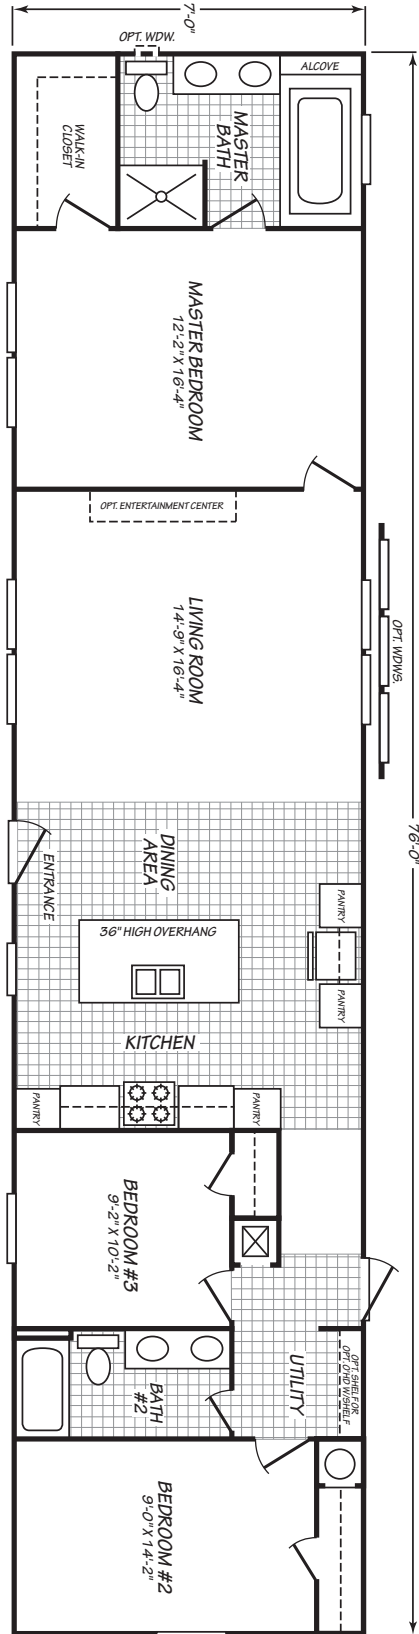

Parksley

Weston Series

3 Bedrooms, 2 Baths
Approx. 1,295 Sq. Ft.

Last Updated: 12-19-19

Important: Due to our policy of continual improvement, all information in our brochures may vary from actual home. The right is reserved to make changes at any time, without notice or obligation, in colors, materials, specifications, processes, and models. All dimensions and square footage calculations are nominal and approximate figures. Please check with your local sales associate for specific and current information.

Factory Expo

"Factory Direct Value" HOME CENTERS

2075 State Highway 46, North, Seguin, TX 78155

For Detailed Directions See Map On Our Website

1-800-807-8536