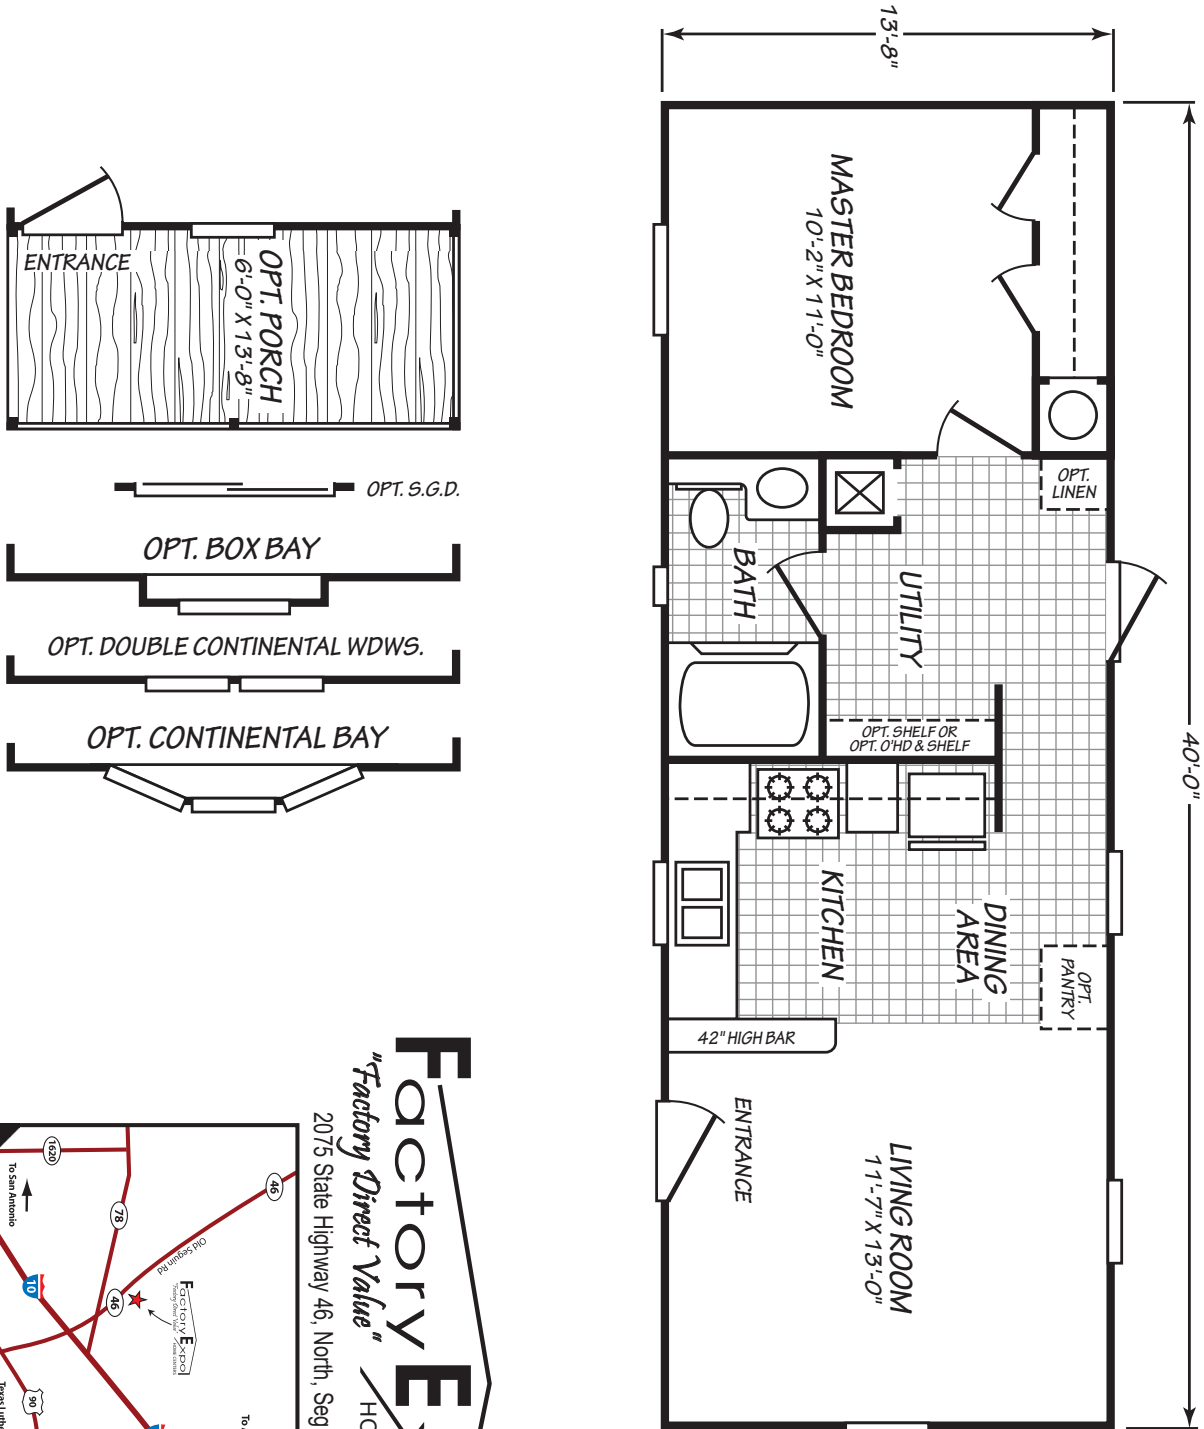

# Perico

Weston Series

1 Bedroom, 1 Bath  
Approx. 546 Sq. Ft.

Last Updated: 12-19-19

Important: Due to our policy of continual improvement, all information in our brochures may vary from actual home. The right is reserved to make changes at any time, without notice or obligation, in colors, materials, specifications, processes, and models. All dimensions and square footage calculations are nominal and approximate figures. Please check with your local sales associate for specific and current information.

**Factory Expo**  
"Factory Direct Value"  
HOME CENTERS  
2075 State Highway 46, North, Seguin, TX 78155

For Detailed Directions See Map On Our Website

1-800-807-8536