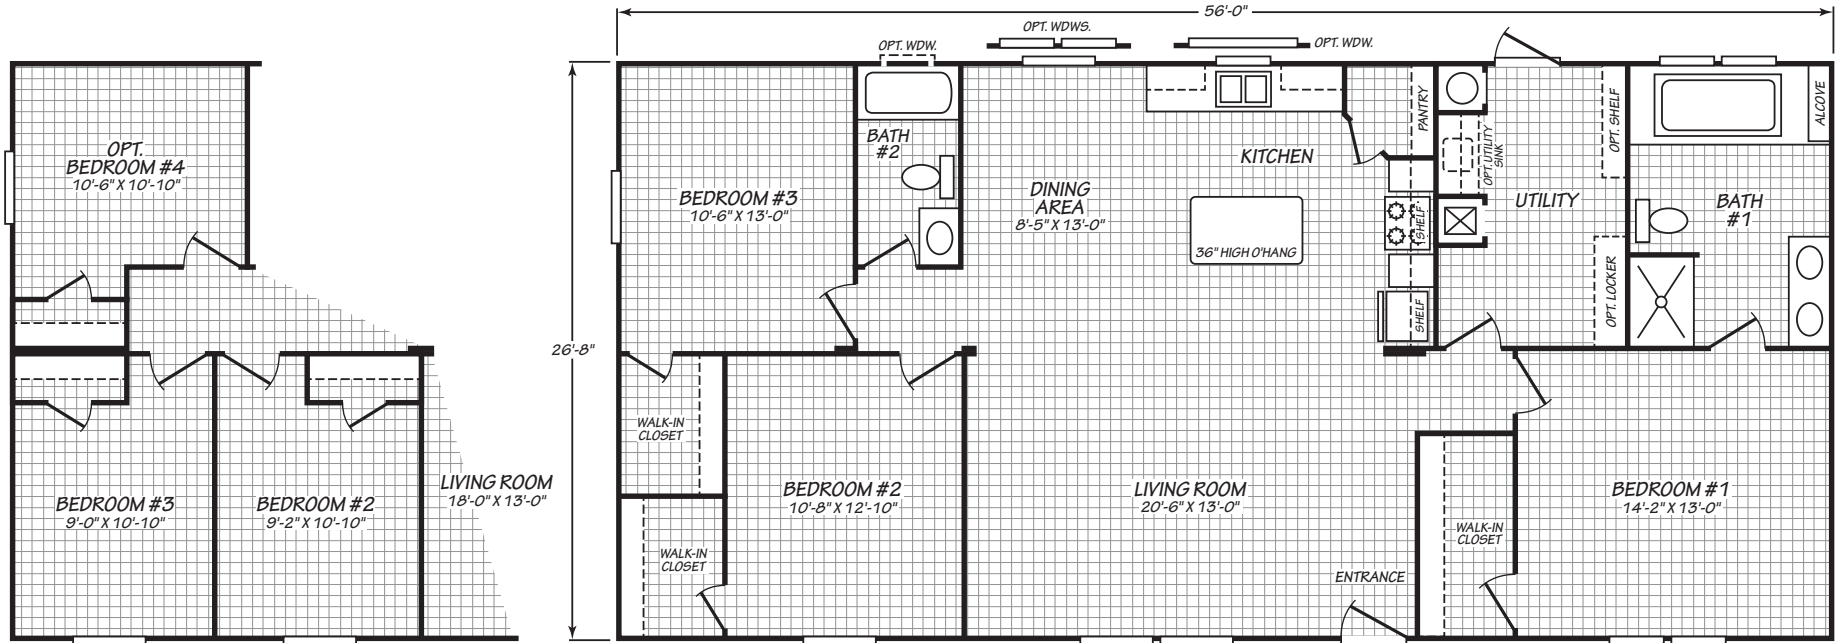

Pickton

Pure Series

1,493 SQ. FT. (Approximate) 3 Bedroom, 2 Bath

Last Updated: 12-13-23

FACTORY EXPO HOME CENTERS
2075 State Highway 46, N
Seguin, TX 78155

FactoryExpoDirect.com | 1-800-807-8536

IMPORTANT: Alta Cima Corp reserves the right to modify, cancel or substitute products or features of this event at any time without prior notice or obligation. Pictures and other promotional materials are representative and may depict or contain floor plans, square footages, elevations, options, upgrades, extra design features, decorations, floor coverings, specialty light fixtures, custom paint and wall coverings, window treatments, landscaping, sound and alarm systems, furnishings, appliances, and other designer/decorator features and amenities that are not included as part of the home and/or may not be available at all locations. Home, pricing and community information is subject to change, and homes to prior sale, at any time without notice or obligation. ©2020 Alta Cima Corp. All rights reserved.