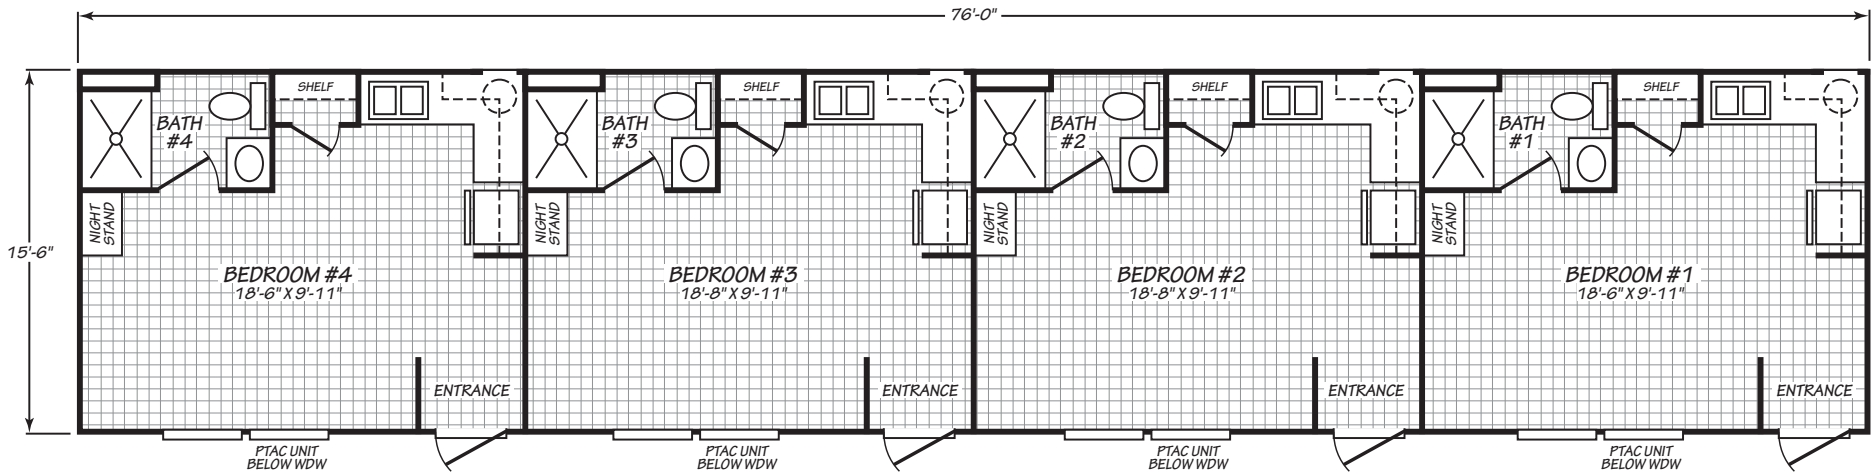

# Portofino

Americana Series

1,178 SQ. FT. (Approximate) 4 Bedroom, 4 Bath

Last Updated: 10-26-23

**FACTORY EXPO HOME CENTERS**  
 2075 State Highway 46, N  
 Seguin, TX 78155

**FactoryExpoDirect.com | 1-800-807-8536**