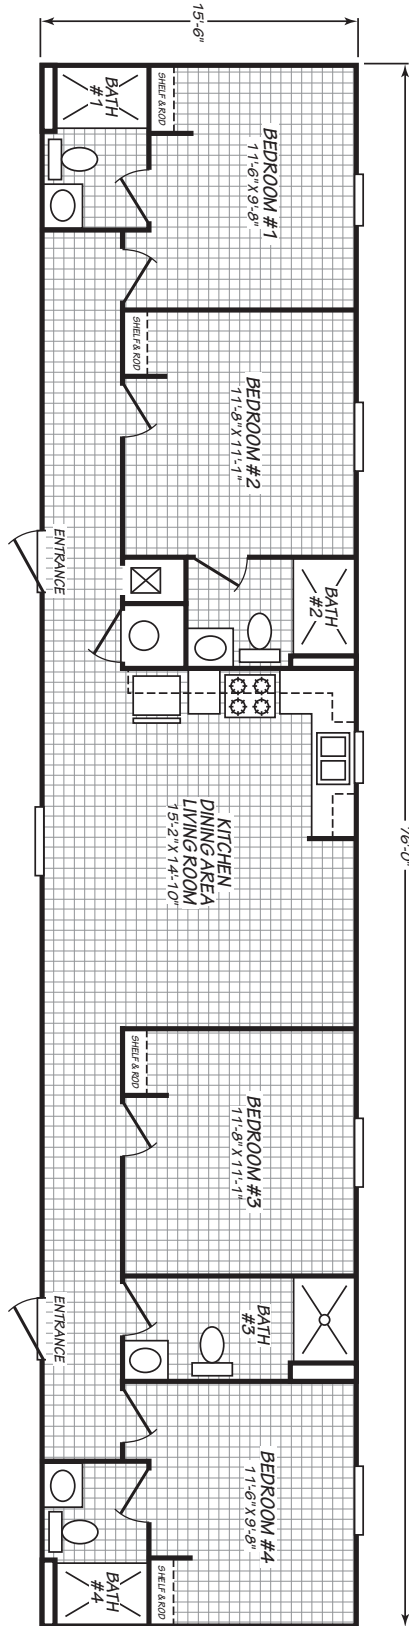

# Quintana

Weston Series

4 Bedrooms, 4 Baths  
Approx. 1,178 Sq. Ft.

Last Updated: 1-2-20

Important: Due to our policy of continual improvement, all information in our brochures may vary from actual home. The right is reserved to make changes at any time, without notice or obligation, in colors, materials, specifications, processes, and models. All dimensions and square footage calculations are nominal and approximate figures. Please check with your local sales associate for specific and current information.

## Factory Expo

"Factory Direct Value" HOME CENTERS

2075 State Highway 46, North, Seguin, TX 78155

For Detailed Directions See Map On Our Website  
1-800-807-8536