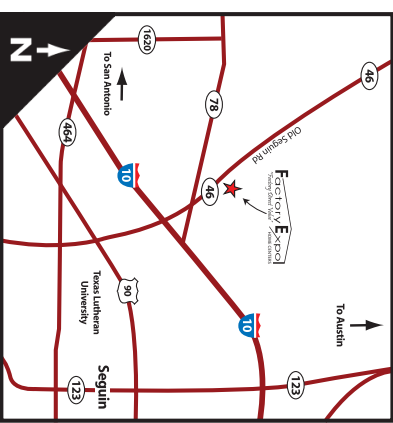

# Quintana

Weston Series

4 Bedrooms, 4 Baths  
Approx. 1,178 Sq. Ft.

Last Updated: 1-2-20

Important: Due to our policy of continual improvement, all information in our brochures may vary from actual home. The right is reserved to make changes at any time, without notice or obligation, in colors, materials, specifications, processes, and models. All dimensions and square footage calculations are nominal and approximate figures. Please check with your local sales associate for specific and current information.

## Factory Expo

"Factory Direct Value" HOME CENTERS

2075 State Highway 46, North, Seguin, TX 78155

For Detailed Directions See Map On Our Website  
1-800-807-8536