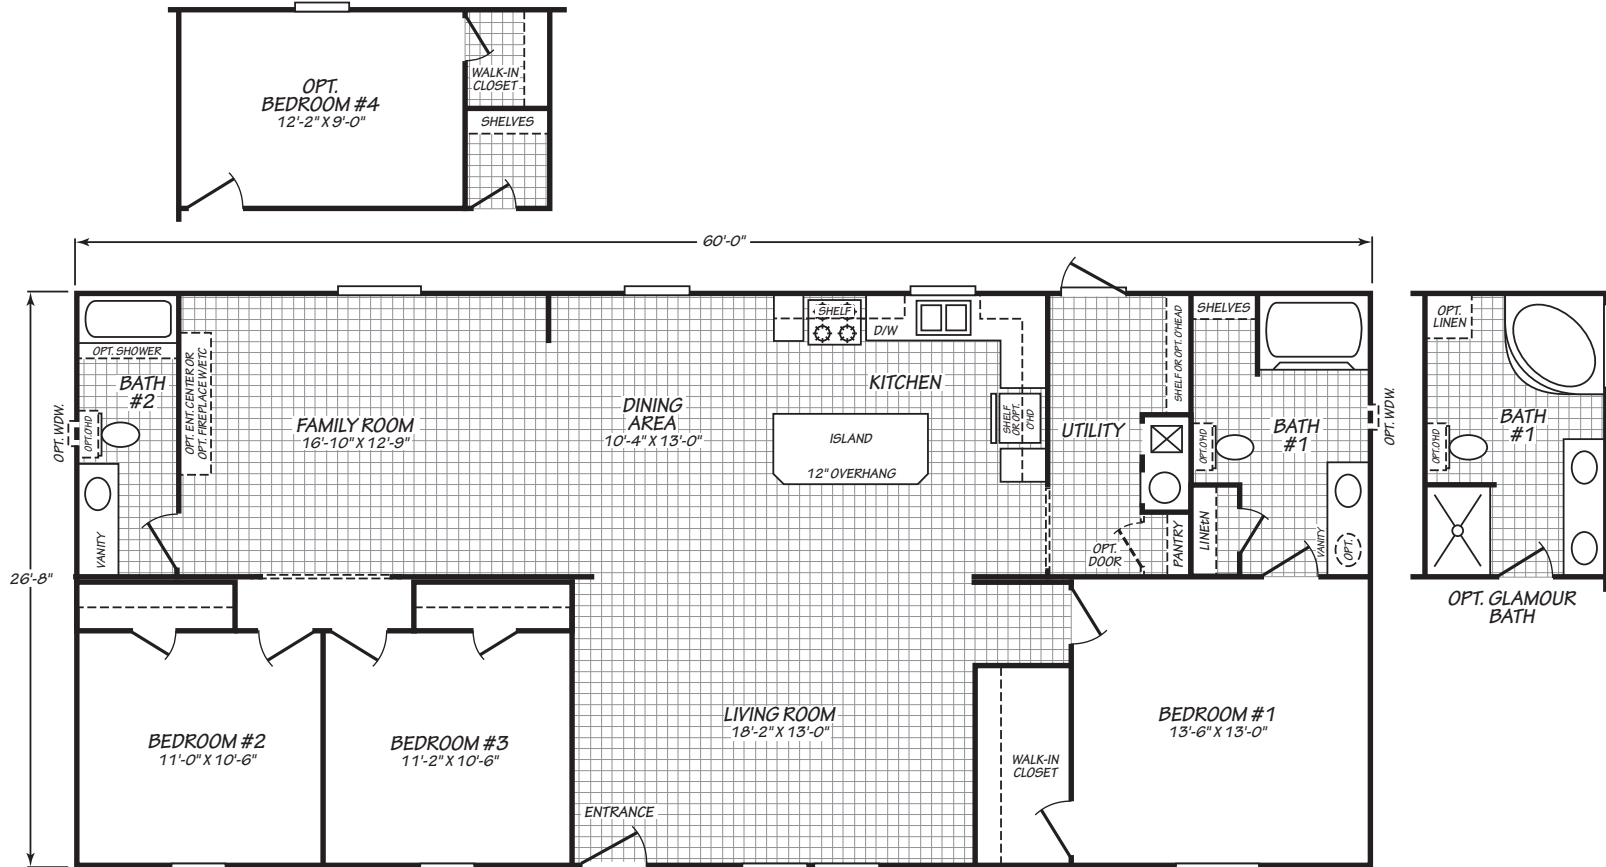

Reiley

Canyon Lake Series

1,600 SQ. FT. (Approximate) 3 Bedroom, 2 Bath

Last Updated: 3-30-22

FACTORY EXPO HOME CENTERS
 2075 State Highway 46, N
 Seguin, TX 78155

FactoryExpoDirect.com | 1-800-807-8536

IMPORTANT: Alta Cima Corp reserves the right to modify, cancel or substitute products or features of this event at any time without prior notice or obligation. Pictures and other promotional materials are representative and may depict or contain floor plans, square footages, elevations, options, upgrades, extra design features, decorations, floor coverings, specialty light fixtures, custom paint and wall coverings, window treatments, landscaping, sound and alarm systems, furnishings, appliances, and other designer/decorator features and amenities that are not included as part of the home and/or may not be available at all locations. Home, pricing and community information is subject to change, and homes to prior sale, at any time without notice or obligation. ©2020 Alta Cima Corp. All rights reserved.