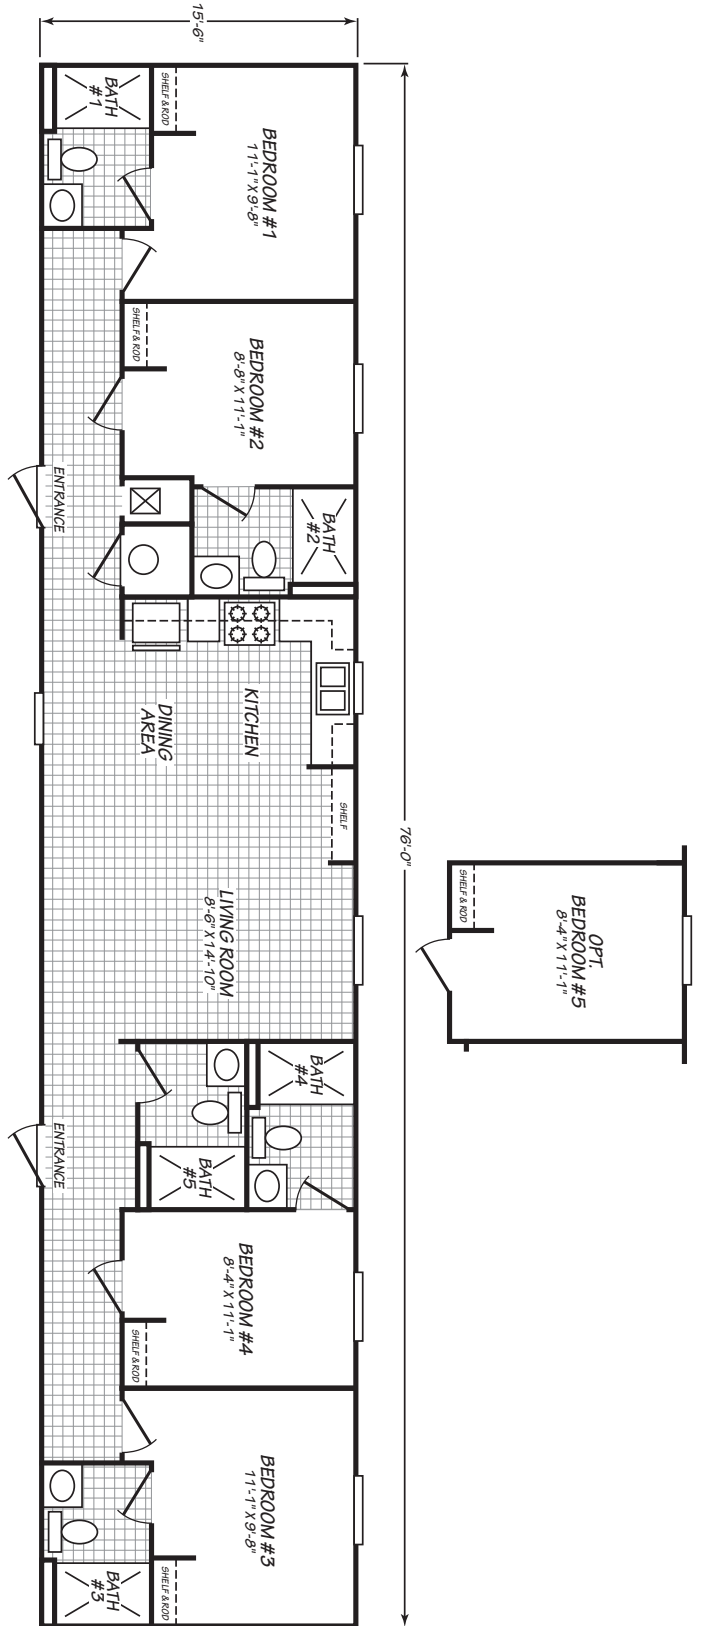

# Richwood

Weston Series

4 Bedrooms, 5 Baths

Approx. 1,178 Sq. Ft.

Last Updated: 12-19-19

Important: Due to our policy of continual improvement, all information in our brochures may vary from actual home. The right is reserved to make changes at any time, without notice or obligation, in colors, materials, specifications, processes, and models. All dimensions and square footage calculations are nominal and approximate figures. Please check with your local sales associate for specific and current information.