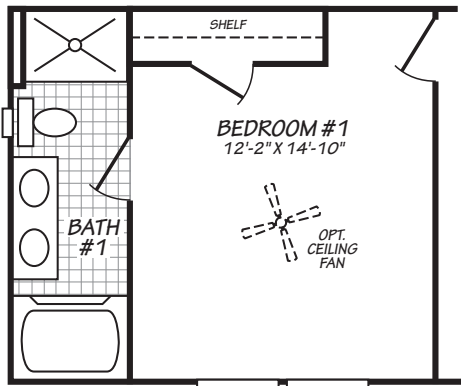

Somerville

Weston Series

930 SQ. FT. (Approximate) 2 Bedroom, 2 Bath

Last Updated: 4-23-21

OPT. LUXURY BATH

OPT. SIDE ENTRY

FACTORY EXPO HOME CENTERS
 2075 State Highway 46, N
 Seguin, TX 78155

FactoryExpoDirect.com | 1-800-807-8536