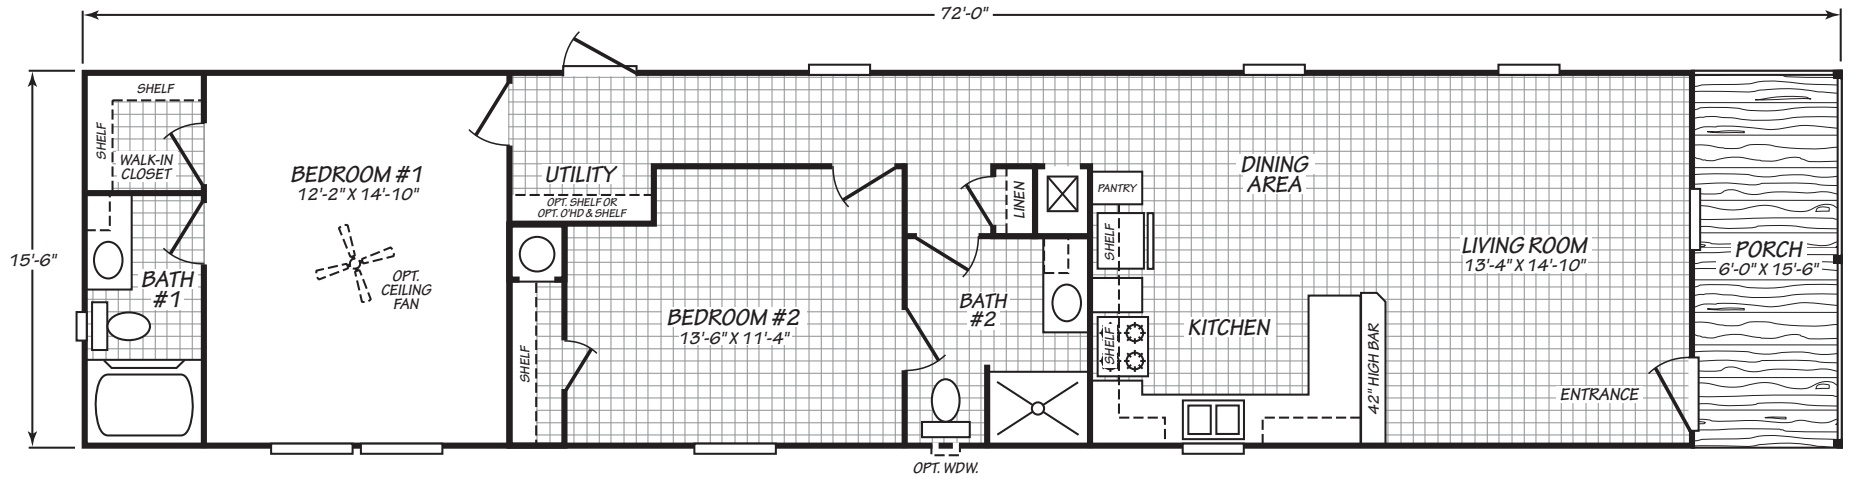

Somerville

Weston Series

930 SQ. FT. (Approximate) 2 Bedroom, 2 Bath

Last Updated: 4-23-21

OPT. LUXURY BATH

OPT. SIDE ENTRY

FACTORY EXPO HOME CENTERS
 2075 State Highway 46, N
 Seguin, TX 78155

FactoryExpoDirect.com | 1-800-807-8536