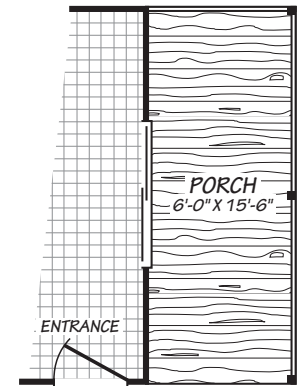

Somerville

Weston Series

930 SQ. FT. (Approximate) 2 Bedroom, 2 Bath

Last Updated: 4-23-21

OPT. LUXURY BATH

OPT. SIDE ENTRY

FACTORY EXPO HOME CENTERS
 2075 State Highway 46, N
 Seguin, TX 78155

FactoryExpoDirect.com | 1-800-807-8536