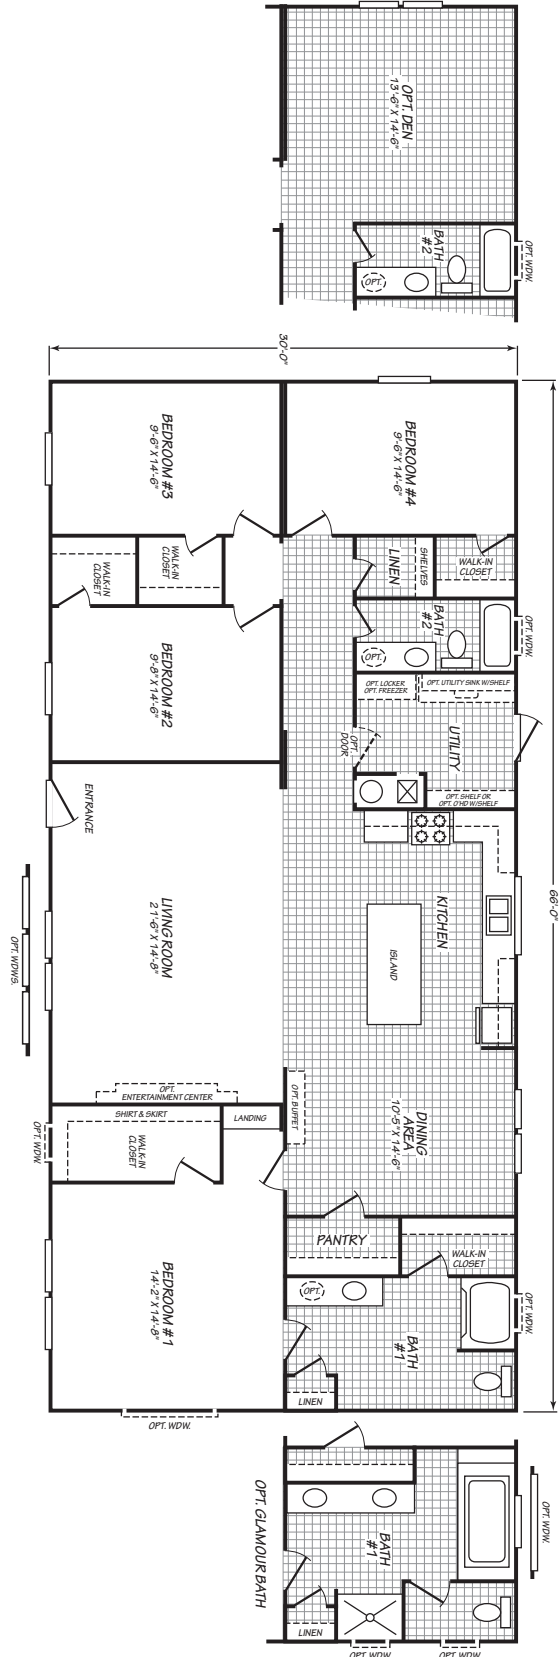

Verden

Weston Series

4 Bedrooms, 2 Baths
Approx. 1,980 Sq. Ft.

Last Updated: 12-19-19

Important: Due to our policy of continual improvement, all information in our brochures may vary from actual home. The right is reserved to make changes at any time, without notice or obligation, in colors, materials, specifications, processes, and models. All dimensions and square footage calculations are nominal and approximate figures. Please check with your local sales associate for specific and current information.

Factory Expo
"Factory Direct Value"
HOME CENTERS

2075 State Highway 46, North, Seguin, TX 78155

For Detailed Directions See Map On Our Website

1-800-807-8536