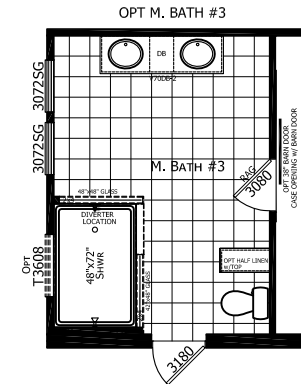

Buford

Dutch Elite Series

1,880 SQ. FT. (Approximate) 3 Bedroom, 2 Bath

Last Updated: 12-9-24

FACTORY SELECT HOMES

1480 Northside Drive
Statesville, NC 28625

FactorySelectHomeCenter.com | 1-800-965-6842

IMPORTANT: Alta Cima Corp reserves the right to modify, cancel or substitute products or features of this event at any time without prior notice or obligation. Pictures and other promotional materials are representative and may depict or contain floor plans, square footages, elevations, options, upgrades, extra design features, decorations, floor coverings, specialty light fixtures, custom paint and wall coverings, window treatments, landscaping, sound and alarm systems, furnishings, appliances, and other designer/decorator features and amenities that are not included as part of the home and/or may not be available at all locations. Home, pricing and community information is subject to change, and homes to prior sale, at any time without notice or obligation. ©2020 Alta Cima Corp. All rights reserved.