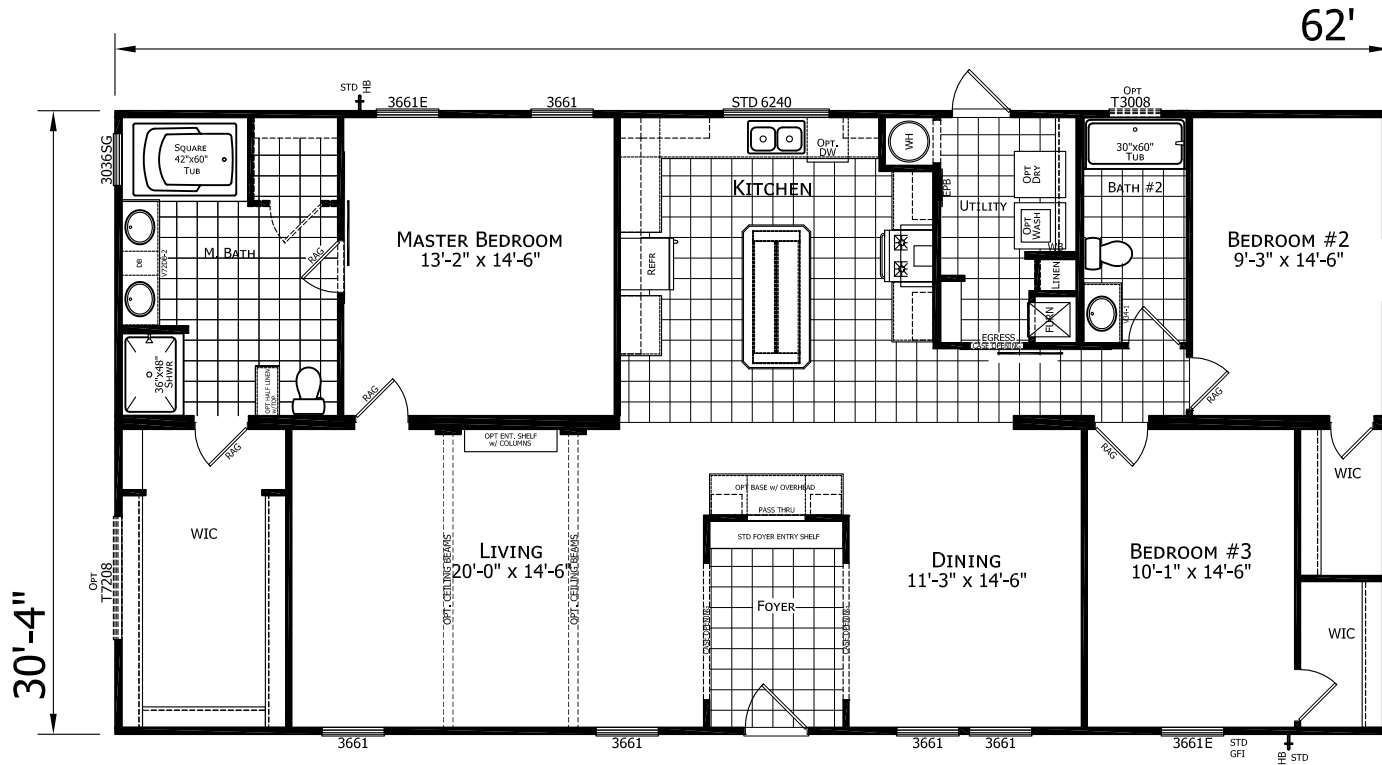

Buford

Dutch Elite Series

1,880 SQ. FT. (Approximate) 3 Bedroom, 2 Bath

Last Updated: 12-9-24

FACTORY SELECT HOMES

1480 Northside Drive
Statesville, NC 28625

FactorySelectHomeCenter.com | 1-800-965-6842

IMPORTANT: Alta Cima Corp reserves the right to modify, cancel or substitute products or features of this event at any time without prior notice or obligation. Pictures and other promotional materials are representative and may depict or contain floor plans, square footages, elevations, options, upgrades, extra design features, decorations, floor coverings, specialty light fixtures, custom paint and wall coverings, window treatments, landscaping, sound and alarm systems, furnishings, appliances, and other designer/decorator features and amenities that are not included as part of the home and/or may not be available at all locations. Home, pricing and community information is subject to change, and homes to prior sale, at any time without notice or obligation. ©2020 Alta Cima Corp. All rights reserved.