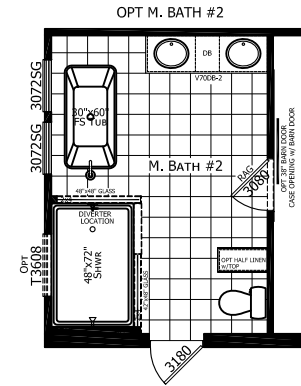

Buford

Dutch Elite Series

1,880 SQ. FT. (Approximate) 3 Bedroom, 2 Bath

Last Updated: 12-9-24

FACTORY SELECT HOMES

1480 Northside Drive
Statesville, NC 28625

FactorySelectHomeCenter.com | 1-800-965-6842

IMPORTANT: Alta Cima Corp reserves the right to modify, cancel or substitute products or features of this event at any time without prior notice or obligation. Pictures and other promotional materials are representative and may depict or contain floor plans, square footages, elevations, options, upgrades, extra design features, decorations, floor coverings, specialty light fixtures, custom paint and wall coverings, window treatments, landscaping, sound and alarm systems, furnishings, appliances, and other designer/decorator features and amenities that are not included as part of the home and/or may not be available at all locations. Home, pricing and community information is subject to change, and homes to prior sale, at any time without notice or obligation. ©2020 Alta Cima Corp. All rights reserved.