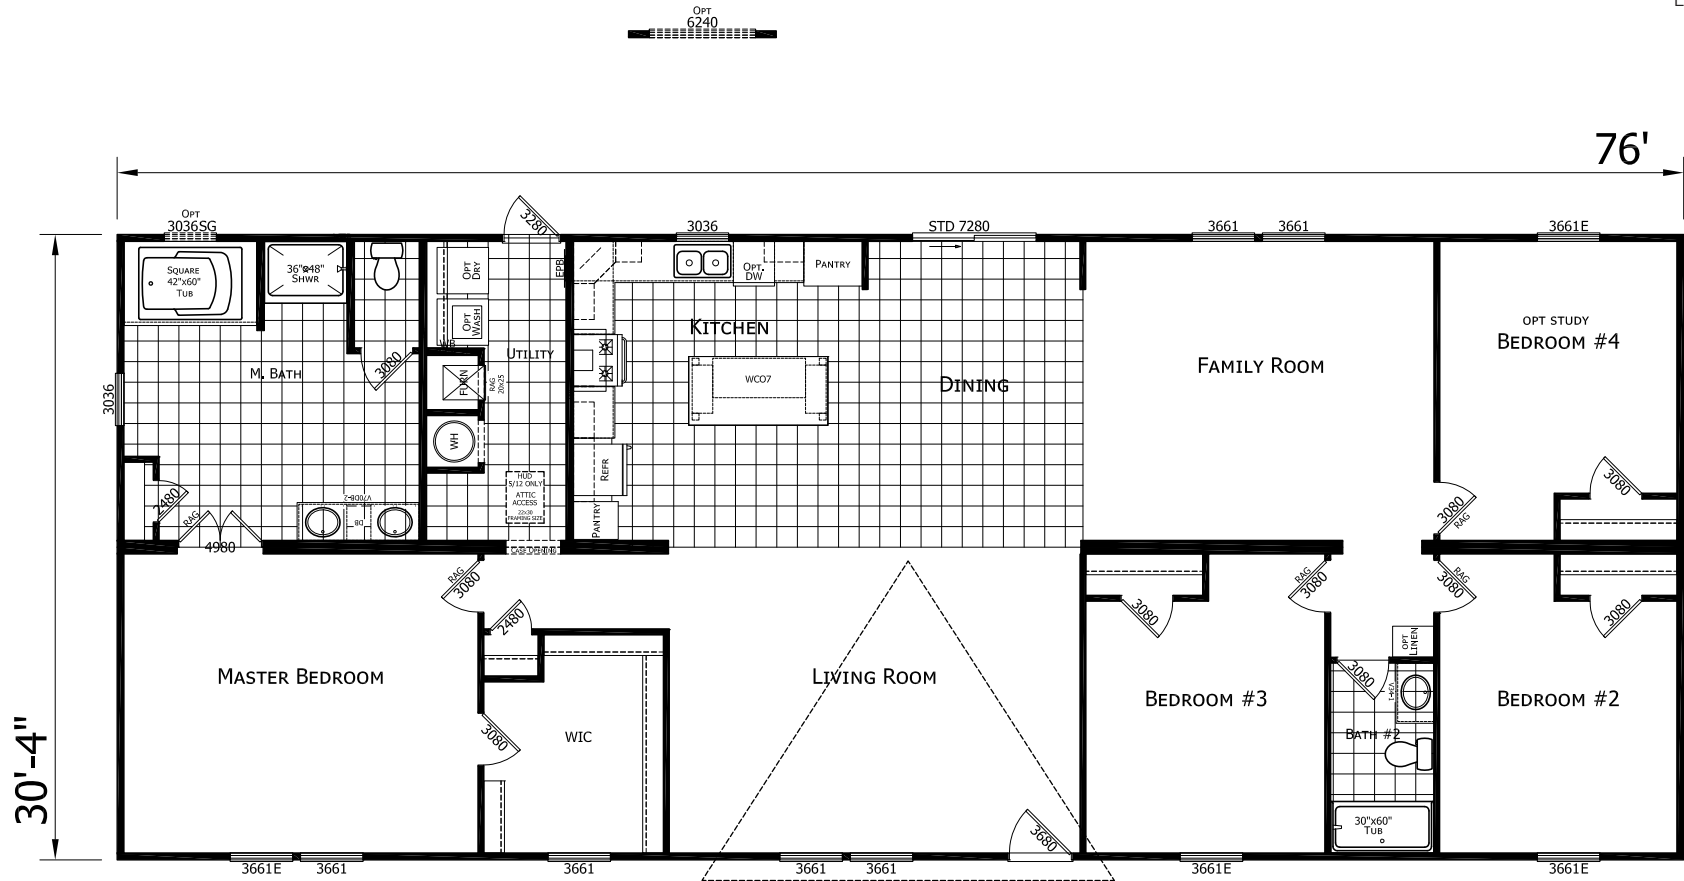

Earle

Dutch Elite Housing Series

2,305 SQ. FT. (Approximate) 4 Bedroom, 3 Bath

Last Updated: 9-14-22

FACTORY EXPO HOME CENTERS
 115 Titan Roberts Rd.
 Lillington, NC 27546

FBHExpo.com | 1-800-504-3238

IMPORTANT: Alta Cima Corp reserves the right to modify, cancel or substitute products or features of this event at any time without prior notice or obligation. Pictures and other promotional materials are representative and may depict or contain floor plans, square footages, elevations, options, upgrades, extra design features, decorations, floor coverings, specialty light fixtures, custom paint and wall coverings, window treatments, landscaping, sound and alarm systems, furnishings, appliances, and other designer/decorator features and amenities that are not included as part of the home and/or may not be available at all locations. Home, pricing and community information is subject to change, and homes to prior sale, at any time without notice or obligation. ©2020 Alta Cima Corp. All rights reserved.