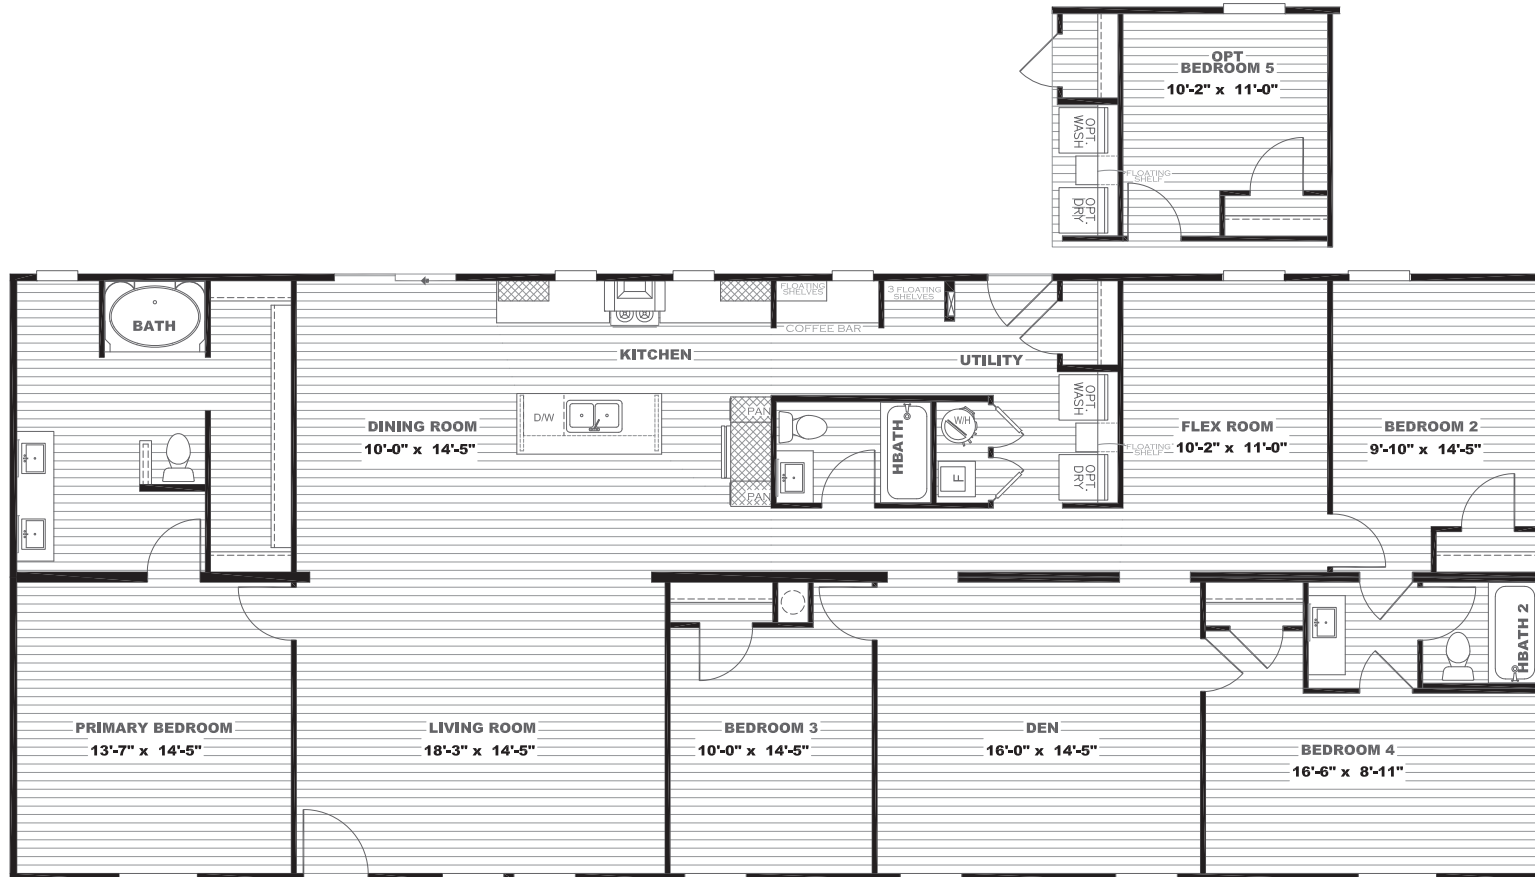

Fawnridge

Epic Experience Series

2,280 SQ. FT. (Approximate) 4 Bedroom, 3 Bath

Last Updated: 7-19-23

FACTORY SELECT HOMES

1480 Northside Drive
Statesville, NC 28625

FactorySelectHomeCenter.com | 1-800-965-6842