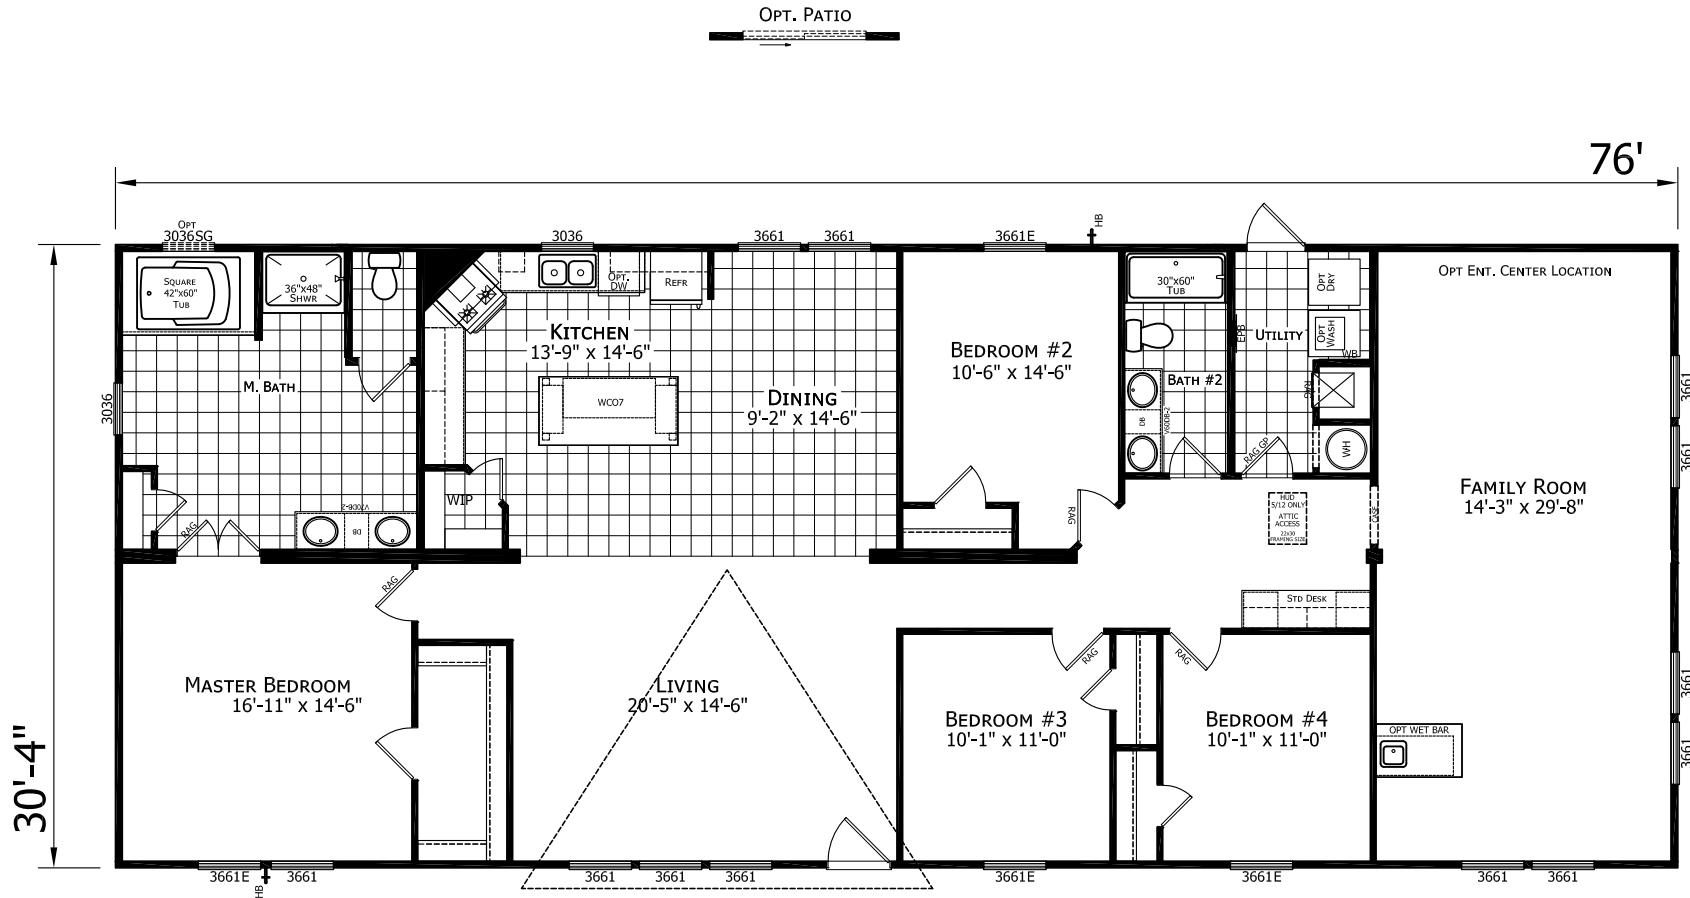

# Flowe

Dutch Elite Series

2,305 SQ. FT. (Approximate) 4 Bedroom, 2 Bath

Last Updated: 12-9-24

**FACTORY SELECT HOMES**  
1480 Northside Drive  
Statesville, NC 28825

**FactorySelectHomeCenter.com | 1-800-965-6842**