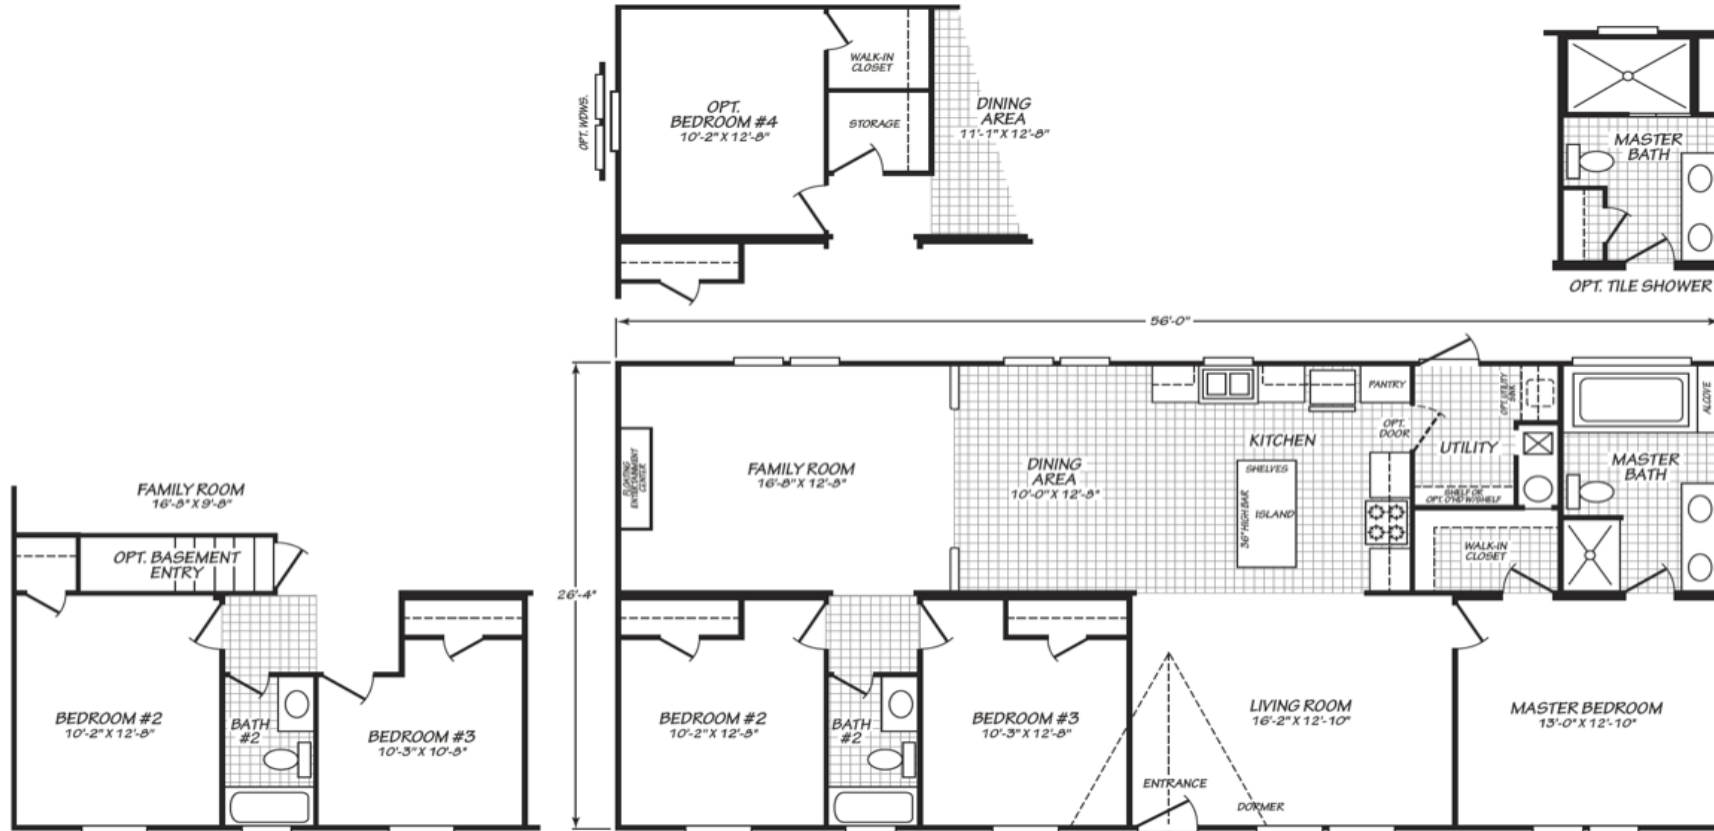

# Garfield

Blue Ridge Multi-Wide Series

1,474 SQ. FT. (Approximate) 3 Bedroom, 2 Bath - Den

Last Updated: 10-14-2020

**FACTORY SELECT HOMES**  
 1480 Northside Drive  
 Statesville, NC 28625

**FactorySelectHomeCenter.com | 1-800-965-6842**